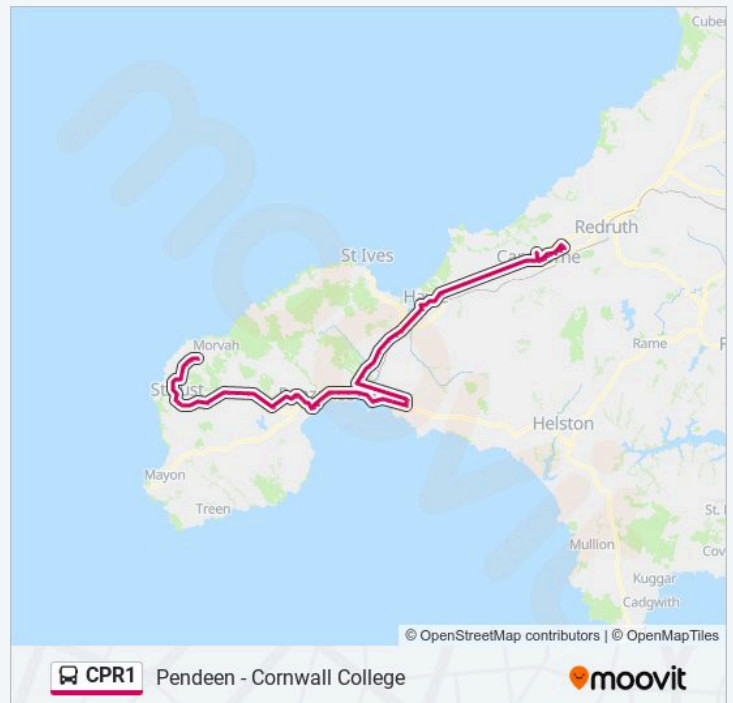

CPR1 bus Time Schedule

Rosewarne Route Timetable:

Sunday	Not Operational
Monday	07:10
Tuesday	07:10
Wednesday	07:10
Thursday	07:10
Friday	07:10
Saturday	Not Operational

CPR1 bus Info

Direction: Rosewarne

Stops: 109

Trip Duration: 150 min

Line Summary:

Sona Merg Close, Heamoor

Pink Lodge, Penzance

St Clare, Penzance

St Clare Street, Penzance

Church, Penzance

Market Jew Street, Penzance