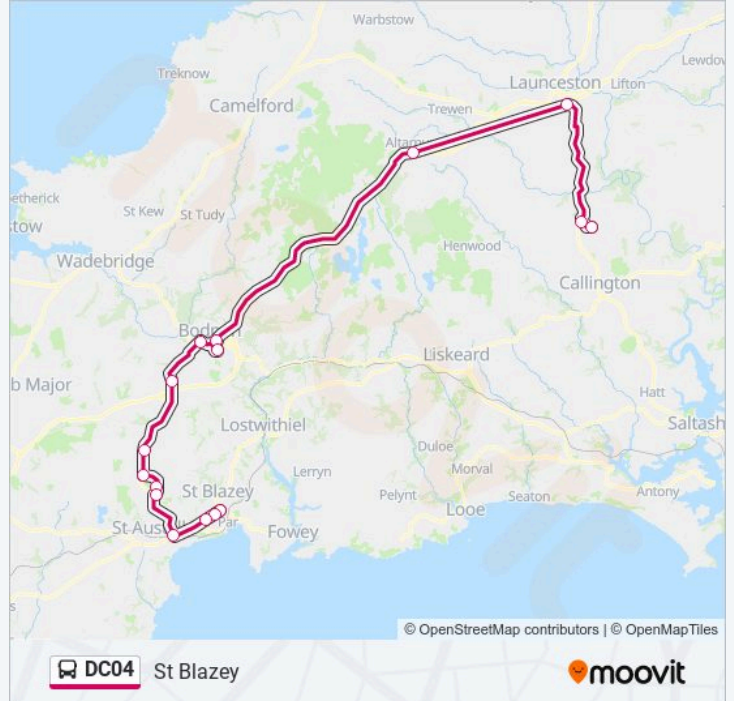

## DC04 bus Info

**Direction:** St Blazey

**Stops:** 16

**Trip Duration:** 95 min

**Line Summary:**

**Direction: Stoke Climsland**

17 stops

[VIEW LINE SCHEDULE](#)