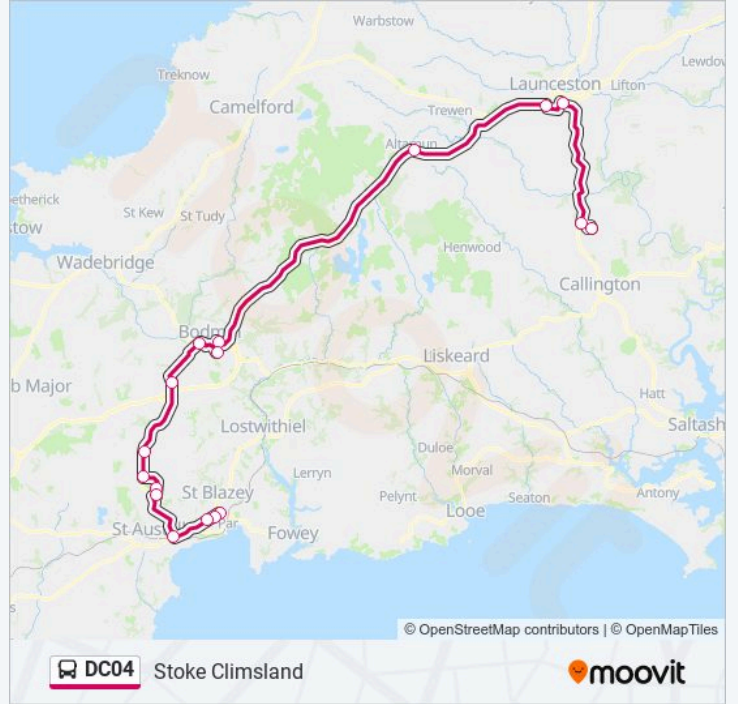

 **DC04**

St Blazey

Get The App

The DC04 bus line (St Blazey) has 2 routes. For regular weekdays, their operation hours are:

(1) St Blazey: 16:40(2) Stoke Climsland: 07:00

Use the Moovit App to find the closest DC04 bus station near you and find out when is the next DC04 bus arriving.

## DC04 bus Info

**Direction:** St Blazey

**Stops:** 16

**Trip Duration:** 95 min

**Line Summary:**

**Direction: Stoke Climsland**

17 stops

[VIEW LINE SCHEDULE](#)

**DC04 bus Time Schedule**

Stoke Climsland Route Timetable:

Sunday	Not Operational
Monday	07:00
Tuesday	07:00
Wednesday	07:00
Thursday	07:00
Friday	07:00
Saturday	Not Operational

**DC04 bus Info**

**Direction:** Stoke Climsland

**Stops:** 17

**Trip Duration:** 113 min

**Line Summary:**

DC04 bus time schedules and route maps are available in an offline PDF at [moovitapp.com](https://moovitapp.com). Use the Moovit App to see live bus times, train schedule or subway schedule, and step-by-step directions for all public transit in South West.