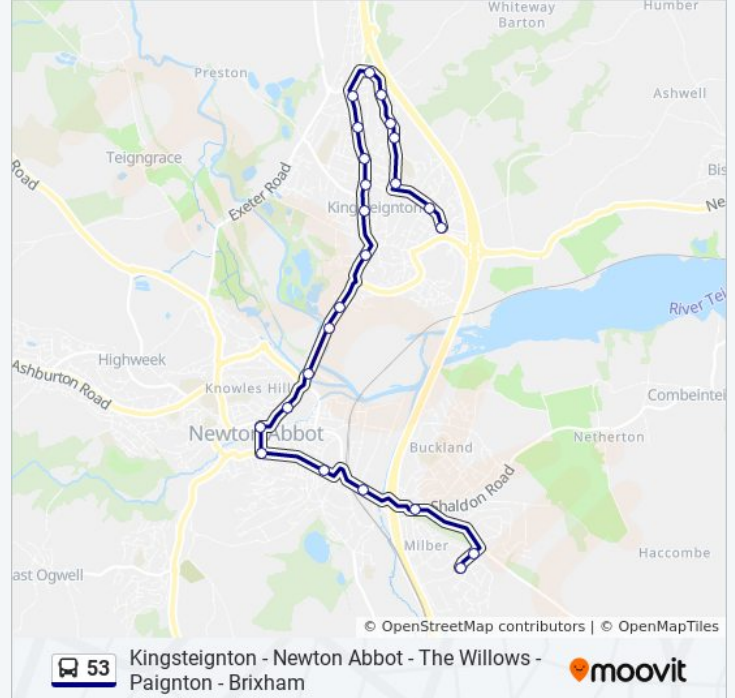

53 bus Info

Direction: Aller Park

Stops: 24

Trip Duration: 31 min

Line Summary:

St Marychurch Road, Milber

Aller Brake Road Top, Aller Park

Aller Brake Road, Aller Park

Direction: Kingsteignton

58 stops

[VIEW LINE SCHEDULE](#)

Bus Station, Paignton

Victoria Park, Paignton

Colley End Road, Paignton

Marldon Avenue, Paignton

Hillside Road, Paignton