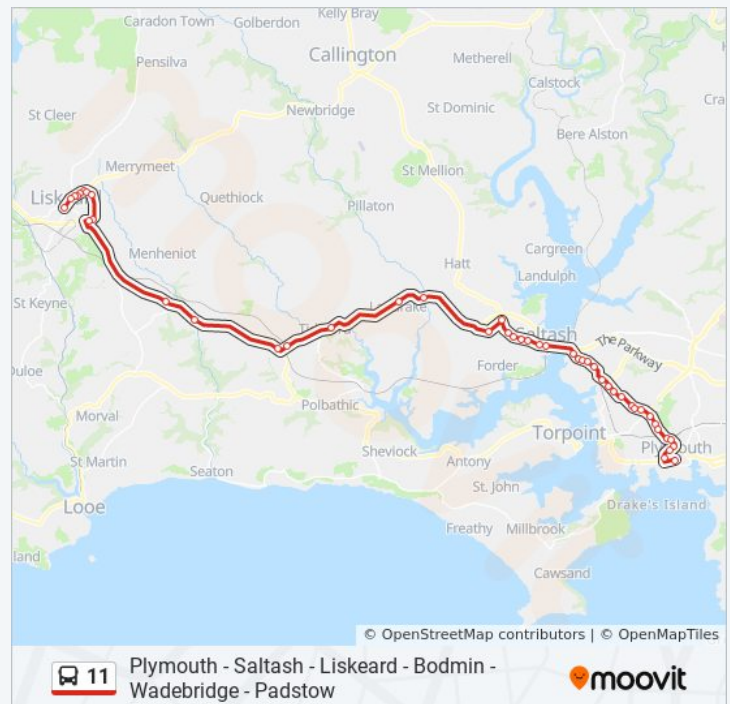

## 11 bus Info

**Direction:** Liskeard

**Stops:** 44

**Trip Duration:** 51 min

**Line Summary:**

Foot Bridge, Landrake

Quay Road, Tideford

Polmarkyn Farm, Trerulefoot