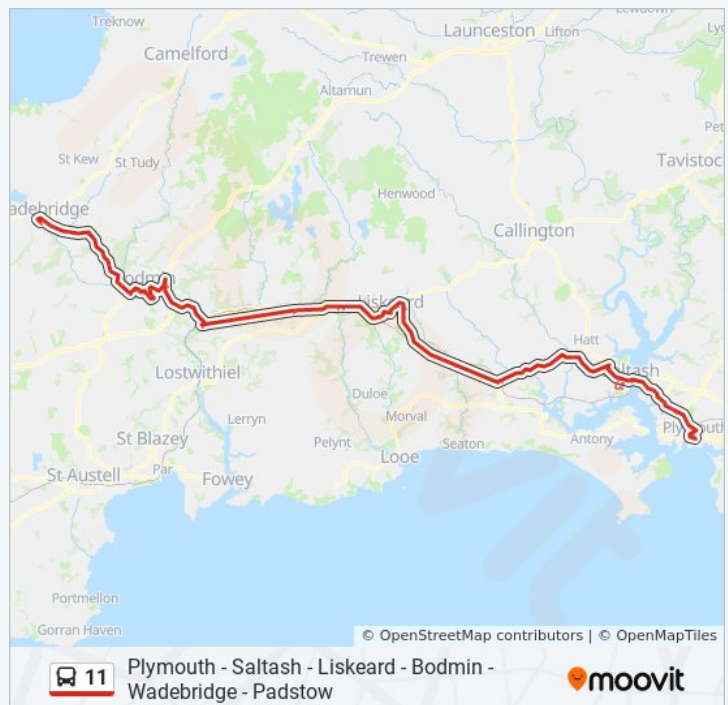

Direction: Plymouth City Centre

112 stops

[VIEW LINE SCHEDULE](#)

Padstow Bus Terminus, Padstow
New Street, Padstow
School Hill, Padstow
Subway, Padstow
Tesco, Padstow
Padstow Touring Park, Padstow
Padstow Holiday Park, Padstow
Trevisker Garden Centre, Highlanes
Bus Shelter, Highlanes
Post Box, Tregonna
Bridge, Little Petherick
Melingey Turn, Little Petherick
Ring O'Bells, St Issey
Trewince, St Issey
Tregonce Turn, St Issey
Hals Grave, Edmonton
Padstow Fork, Edmonton
Bus Shelter, Whitecross
Royal Cornwall Showground, Whitecross
Tesco, Wadebridge
Chesterton Court, Wadebridge
Trevanson Turn, Wadebridge
Lidl Superstore, Wadebridge
The Platt, Wadebridge
Wadebridge Bus Station, Wadebridge
The Platt, Wadebridge
Methodist Church, Wadebridge
Bowling Green, Wadebridge
Londis Stores, Egloshayle

11 bus Time Schedule

Plymouth City Centre Route Timetable:

Sunday	8:08 AM - 6:10 PM
Monday	8:08 AM - 6:10 PM
Tuesday	6:02 AM - 11:20 PM
Wednesday	6:02 AM - 11:20 PM
Thursday	6:02 AM - 11:20 PM
Friday	8:08 AM - 6:10 PM
Saturday	6:02 AM - 11:20 PM

11 bus Info

Direction: Plymouth City Centre

Stops: 112

Trip Duration: 72 min

Line Summary: