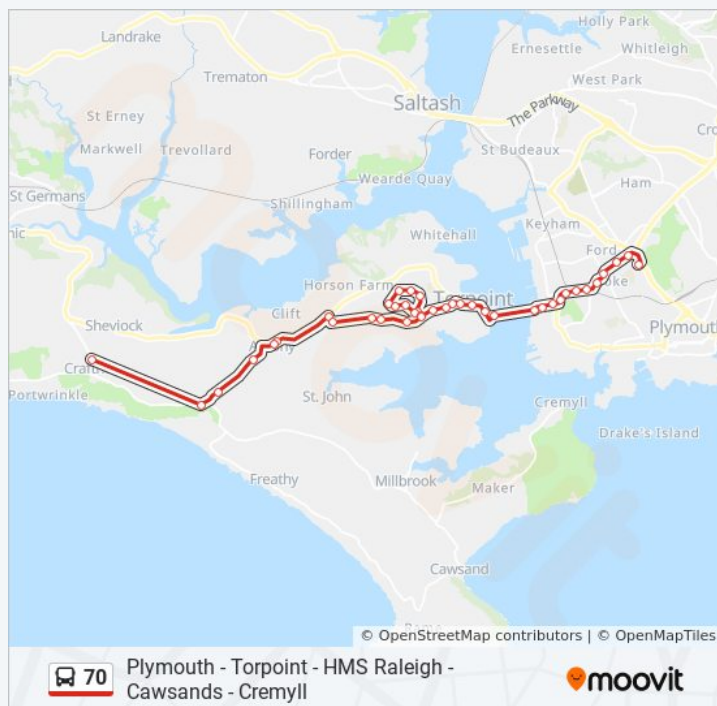

Ross Street, Devonport

Benbow Street, Devonport

Keppel Place, Stoke

Indian Inn, Stoke

Stoke Ford Hill, Stoke

Milehouse Road West, Milehouse

Milehouse Road East, Milehouse

Bus Depot, Milehouse

**Direction:** Milehouse

**Stops:** 31

**Trip Duration:** 36 min

**Line Summary:**

**Direction: Plymouth City Centre**

84 stops

[VIEW LINE SCHEDULE](#)

Cremyll Ferry, Cremyll

St John Turning, Antony

St John Turning, Antony

Trevol Business Park, Torpoint

Hms Raleigh, Torpoint

Pencair Avenue, Torpoint

Goad Avenue, Torpoint

Goad Close, Torpoint

Clegg Avenue, Torpoint

### 70 bus Info

**Direction:** Torpoint

**Stops:** 37

**Trip Duration:** 46 min

**Line Summary:**

Ferry Road, Devonport

Torpoint Ferry, Torpoint

Harvey Street, Torpoint