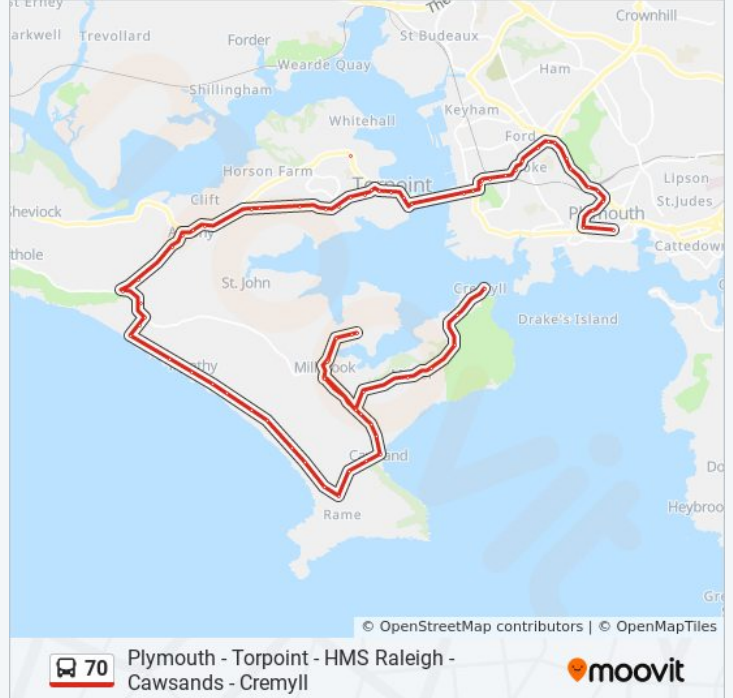

**70 bus Info**

**Direction:** Cremyll

**Stops:** 83

**Trip Duration:** 110 min

**Line Summary:**

Cadet Hut, Torpoint  
Bus Depot, Torpoint  
School, Torpoint  
Sycamore Drive, Torpoint  
Goad Close, Torpoint  
Clegg Avenue, Torpoint  
Kernow Close, Torpoint  
Goad Avenue, Torpoint  
Trevithick Avenue, Torpoint  
Kynance Close, Torpoint  
Pendennis Close, Torpoint  
Davy Close, Torpoint  
Goad Avenue Bottom, Torpoint  
Hawthorn Avenue, Torpoint  
Pencair Avenue, Torpoint  
Hms Raleigh, Torpoint  
Trevol Business Park, Torpoint  
Trevol Road Hay Farm, Antony  
St John Turning, Antony  
Pedigree Farm, Antony  
The Carew Arms, Antony  
The Old Vicarage, Antony  
St John Turn, Antony  
Lower Tregantle, Antony  
Tregantle Fort Junction, Antony  
Tregantle Fort Main Car Park, Antony  
Tregantle Fort Car Park, Antony  
Tregantle Beach, Freathy  
Tregantle Beach Corner, Freathy  
Sharrow Point, Freathy  
Shelter, Freathy  
Farmers Field Car Park, Freathy  
Tregonhawke Path To Beach, Whitsand Bay

Wilcove Turn, Torpoint

Pedigree Farm, Antony

The Carew Arms, Antony

The Old Vicarage, Antony

St John Turn, Antony

Lower Tregantle, Antony

Tregantle Fort Junction, Antony

Tregantle Fort Main Car Park, Antony

St John Turning, Antony

St John Turning, Antony

Trevol Business Park, Torpoint

Hms Raleigh, Torpoint

Pencair Avenue, Torpoint

Goad Avenue, Torpoint

Goad Close, Torpoint

Clegg Avenue, Torpoint