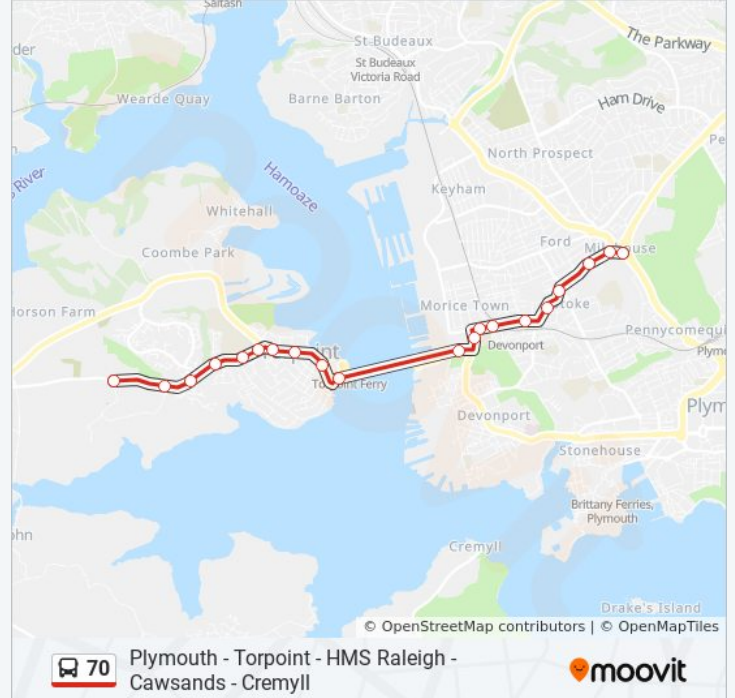

Ferry Road, Devonport

Torpoint Ferry, Torpoint

Harvey Street, Torpoint

Antony Road Sainsburys, Torpoint

Cadet Hut, Torpoint

Bus Depot, Torpoint

School, Torpoint

Sycamore Drive, Torpoint

Goad Close, Torpoint

Clegg Avenue, Torpoint

Kernow Close, Torpoint

Goad Avenue, Torpoint

Trevithick Avenue, Torpoint

Kynance Close, Torpoint

Pendennis Close, Torpoint

Davy Close, Torpoint

Goad Avenue Bottom, Torpoint

Hawthorn Avenue, Torpoint

Pencair Avenue, Torpoint

Hms Raleigh, Torpoint

70 bus time schedules and route maps are available in an offline PDF at moovitapp.com. Use the [Moovit App](#) to see live bus times, train schedule or subway schedule, and step-by-step directions for all public transit in South West.

[About Moovit](#) • [MaaS Solutions](#) • [Supported Countries](#) • [Mooviter Community](#)

© 2024 Moovit - All Rights Reserved

Check Live Arrival Times