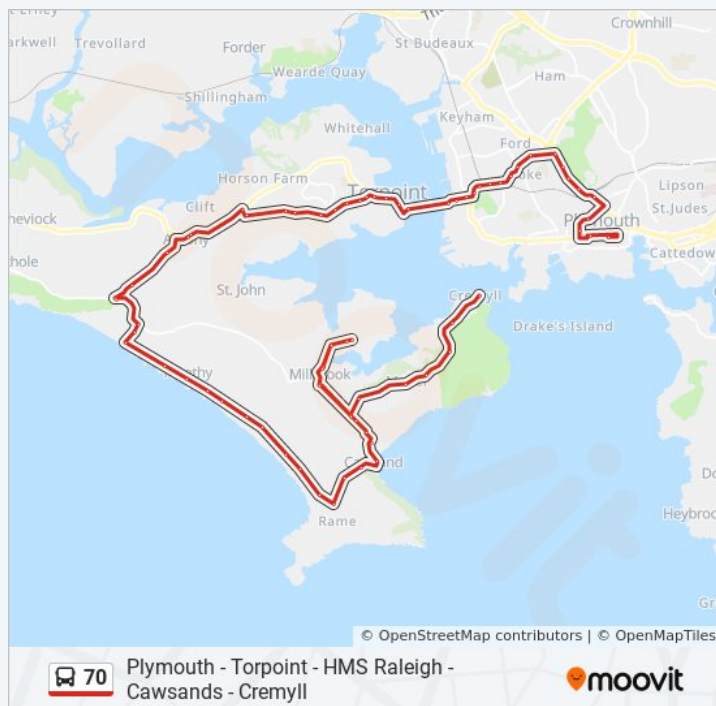

## 70 bus Info

**Direction:** Plymouth City Centre

**Stops:** 84

**Trip Duration:** 95 min

**Line Summary:**

St John Turn, Antony

The Carew Arms, Antony

Village Shop, Antony

St John Turning, Antony

St John Turning, Antony

Trevol Business Park, Torpoint

Hms Raleigh, Torpoint

Pencair Avenue, Torpoint

Goad Avenue, Torpoint

Goad Close, Torpoint

Clegg Avenue, Torpoint

### 70 bus Info

**Direction:** Torpoint

**Stops:** 37

**Trip Duration:** 46 min

**Line Summary:**

Ferry Road, Devonport

Torpoint Ferry, Torpoint

Harvey Street, Torpoint