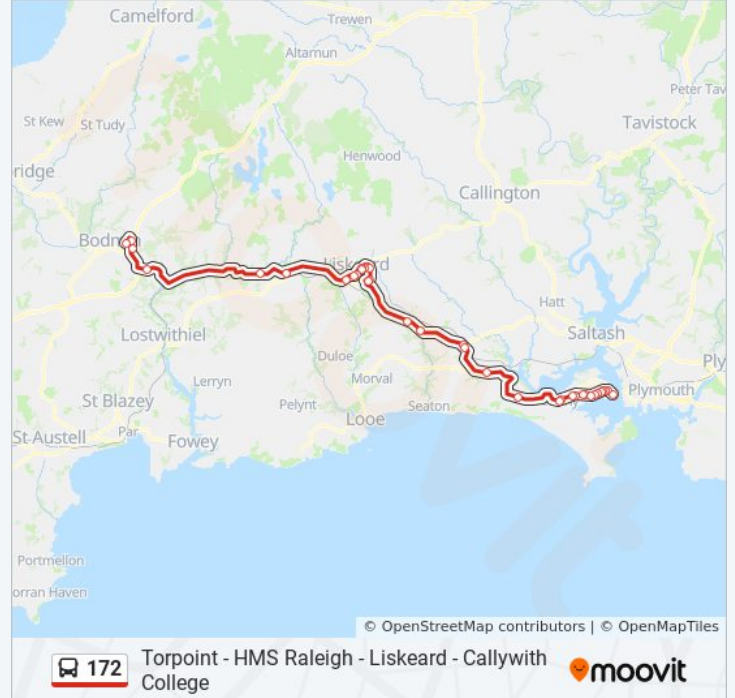

Barbican Road Junction, St Martin

Railway Station, Looe

Bridge, Looe

The Square, West Looe

Fire Station, West Looe

Downs Road, West Looe

Junction Goonwartha Road, West Looe

Waylands, Tencreek

West Park, Herodsfoot

Bus Shelter, East Taphouse

Trevelmond Lane End, Treburgie

A390 Junction, Treburgie

Cross Roads, Doublebois

Roundabout, Turfdown

Newtons Margate, Cooksland

Cooksland Industrial Estate, Bodmin

172 bus Info

Direction: Torpoint

Stops: 58

Trip Duration: 119 min

Line Summary:

Barcelona Cross, West Watergate

West Wayland Holiday Park, Barcelona

Looe Valley Touring Park, Tencreek

St John Turning, Antony

Trevol Business Park, Torpoint

Hms Raleigh, Torpoint

Pencair Avenue, Torpoint

Goad Avenue, Torpoint

Woodland Way, Torpoint

School, Torpoint

Bus Depot, Torpoint