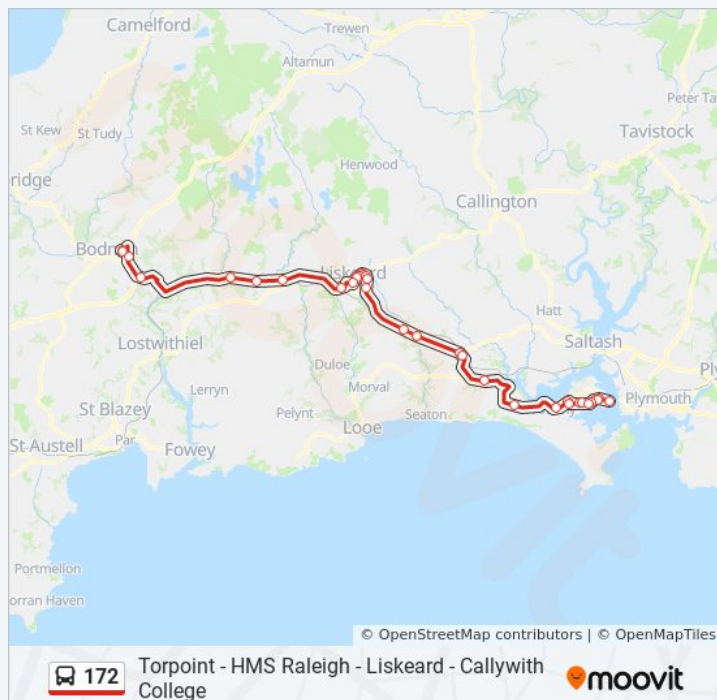

Killigarth Turn, Polperro

Crumplehorn, Polperro

Killigarth Turn, Polperro

Sea View Holiday Village, Polperro

172 bus Time Schedule

Torpoint Route Timetable:

Sunday	Not Operational
Monday	16:40
Tuesday	16:40
Wednesday	16:40
Thursday	16:40
Friday	16:40
Saturday	Not Operational

172 bus Info

Direction: Torpoint

Stops: 58

Trip Duration: 119 min

Line Summary:

Barcelona Cross, West Watergate

West Wayland Holiday Park, Barcelona

Looe Valley Touring Park, Tencreek

St John Turning, Antony

Trevol Business Park, Torpoint

Hms Raleigh, Torpoint

Pencair Avenue, Torpoint

Goad Avenue, Torpoint

Woodland Way, Torpoint

School, Torpoint

Bus Depot, Torpoint