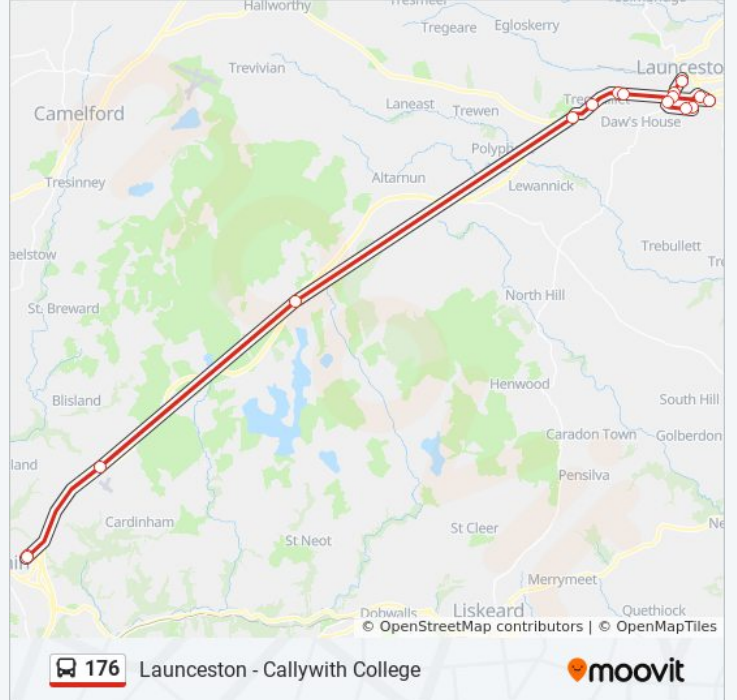

Use the Moovit App to find the closest 176 bus station near you and find out when is the next 176 bus arriving.

Direction: Bodmin

10 stops

[VIEW LINE SCHEDULE](#)

- Westgate Street, Launceston
- Western Road, Launceston
- Woburn Road Junction, Launceston
- Pennygillam, Launceston
- Trebursye Oak, Trebursye
- Primary School, Tregadillett
- A30 Roundabout, Fivelanes
- Jamaica Inn, Bolventor
- Lay By, Cardinham
- Callywith College Car Park, Bodmin

176 bus Info

Direction: Bodmin

Stops: 10

Trip Duration: 34 min

Line Summary:

Direction: Launceston

19 stops

[VIEW LINE SCHEDULE](#)

176 bus Time Schedule

Launceston Route Timetable:

Sunday	Not Operational
Monday	08:45 - 16:40
Tuesday	08:45 - 16:40
Wednesday	08:45 - 16:40
Thursday	08:45 - 16:40
Friday	08:45 - 16:40
Saturday	Not Operational

176 bus Info

Direction: Launceston

Stops: 19

Trip Duration: 38 min

Line Summary:

176 bus time schedules and route maps are available in an offline PDF at moovitapp.com. Use the [Moovit App](#) to see live bus times, train schedule or subway schedule, and step-by-step directions for all public transit in South West.