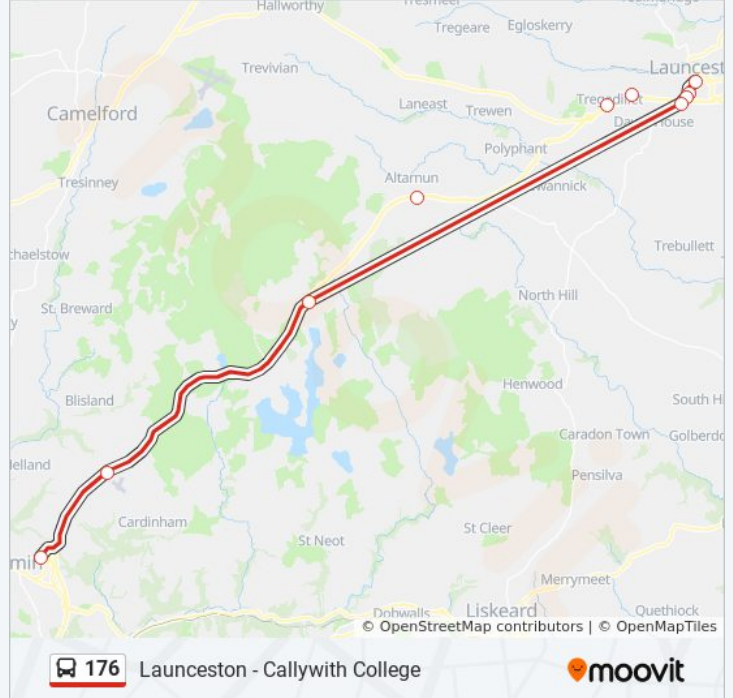

Use the Moovit App to find the closest 176 bus station near you and find out when is the next 176 bus arriving.

Direction: Bodmin

10 stops

[VIEW LINE SCHEDULE](#)

- Westgate Street, Launceston
- Western Road, Launceston
- Woburn Road Junction, Launceston
- Pennygillam, Launceston
- Trebursye Oak, Trebursye
- Primary School, Tregadillett
- A30 Roundabout, Fivelanes
- Jamaica Inn, Bolventor
- Lay By, Cardinham
- Callywith College Car Park, Bodmin

176 bus Info

Direction: Bodmin

Stops: 10

Trip Duration: 34 min

Line Summary:

Direction: Launceston

19 stops

[VIEW LINE SCHEDULE](#)

176 bus Info

Direction: Launceston

Stops: 19

Trip Duration: 38 min

Line Summary:

176 bus time schedules and route maps are available in an offline PDF at moovitapp.com. Use the [Moovit App](#) to see live bus times, train schedule or subway schedule, and step-by-step directions for all public transit in South West.