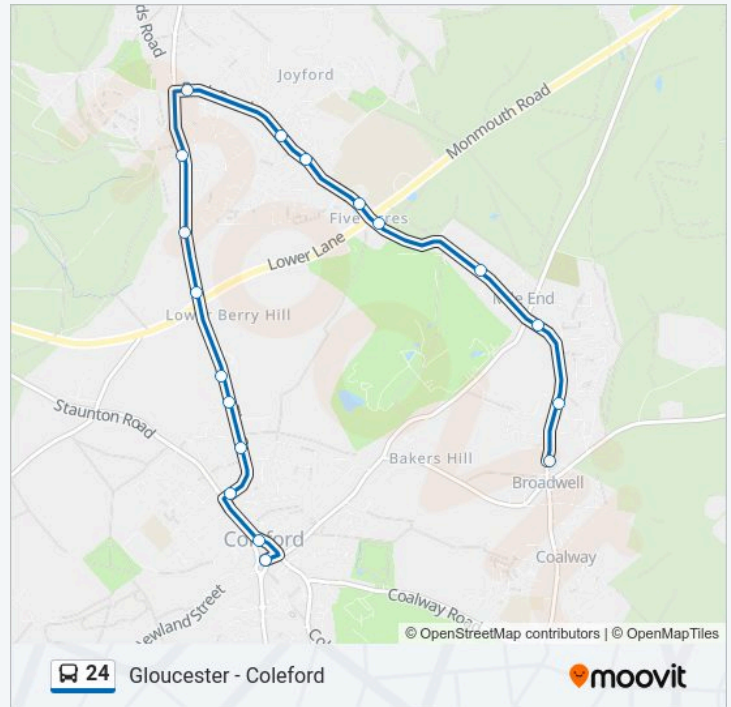

Pikehouse, Berry Hill

King's Head, Berry Hill

Marians Walk, Berry Hill

24 bus Time Schedule

Broadwell Route Timetable:

Monday	Not Operational
Tuesday	Not Operational
Wednesday	Not Operational
Thursday	Not Operational
Friday	Not Operational
Saturday	Not Operational
Sunday	18:10

24 bus Info

Direction: Broadwell

Stops: 18

Crossroads, Christchurch

Globe Inn, Berry Hill

Lakers Road, Berry Hill

Glencarn Place, Five Acres

Garage, Five Acres

Forest Road, Mile End

Wood Road, Mile End

Bird-In-Hand, Broadwell

Church Walk, Broadwell

Trip Duration: 13 min
Line Summary:

Direction: Coleford

98 stops

[VIEW LINE SCHEDULE](#)