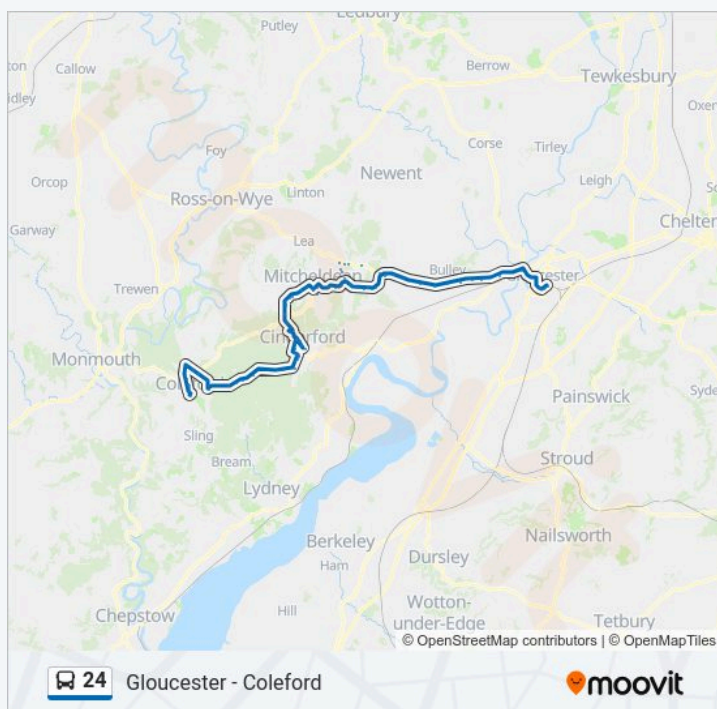

Pygmy Pinetum, Cannop

Beechenhurst Lodge Gate, Cannop

Speech House, Cannop

Yew Tree Brake Cemetery, Cinderford

Dilke Hospital, Cinderford

24 bus Time Schedule

Gloucester Route Timetable:

Monday	06:15-22:20
Tuesday	06:15-22:20
Wednesday	06:15-22:20
Thursday	06:15-22:20
Friday	06:15-22:20
Saturday	06:15-22:20
Sunday	08:10-16:10

24 bus Info

Direction: Gloucester

Stops: 98

Trip Duration: 68 min

Line Summary:

Brook, Cinderford

Victoria Street, Cinderford

Forge Hammer Inn, Cinderford