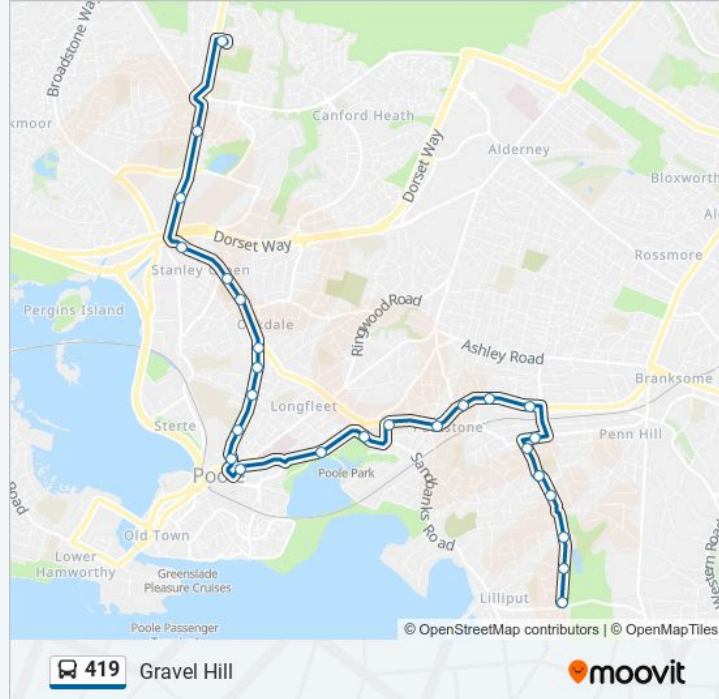

Direction: Gravel Hill

26 stops

[VIEW LINE SCHEDULE](#)

Compton Avenue, Lilliput
Anthonys Avenue, Lilliput
Blake Hill Crescent, Lilliput
Alton Road, Branksome Park
Durlston Road, Branksome Park
St. Lukes Church, Parkstone
Woodside Road, Parkstone
Marlborough Road, Parkstone
Castle Hill, Parkstone
Ashley Cross Post Office, Parkstone
Ashley Cross, Parkstone
Willow Park, Parkstone
Park Gates, Parkstone
Birds Hill Road, Poole
The George, Poole
Barclays, Poole
Police Station, Poole
Tatnam Road, Poole
Stokes Avenue, Oakdale
New Inn, Oakdale
Service Station, Oakdale

Stops: 26

Trip Duration: 43 min

Line Summary:

Heath Avenue, Stanley Green

The Fleetsbridge, Stanley Green

Hatch Pond Road, Waterloo Estate

Sopers Lane, Waterloo Estate

Poole Grammar School, Gravel Hill

Direction: Lilliput

30 stops

[VIEW LINE SCHEDULE](#)

Poole Grammar School, Gravel Hill

Waterloo Road Garage, Waterloo Estate

Sopers Lane, Waterloo Estate

Hatch Pond Road, Waterloo Estate

The Fleetsbridge, Stanley Green

Heath Avenue, Oakdale

Library, Oakdale

New Inn, Oakdale

Sandbourne Road, Oakdale

Tatnam Road, Poole

Police Station, Poole

Barclays Set Down Only, Poole

The George, Poole