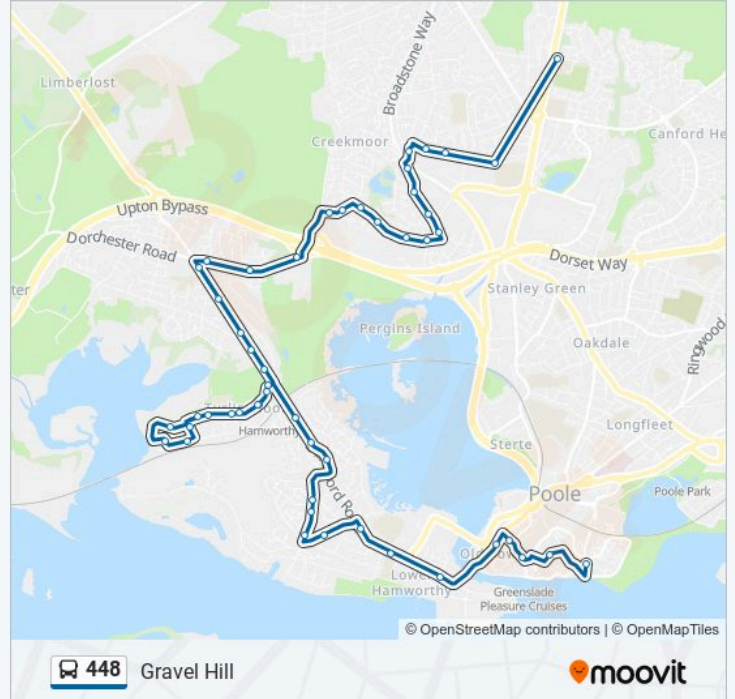

Stops: 50

Trip Duration: 55 min

Line Summary:

Egmont Road Substation, Turlin Moor

Peverell Road, Turlin Moor

Shops, Turlin Moor

Maryland Road, Turlin Moor

Rice Gardens, Turlin Moor

Cabot Lane, Creekmoor

Borley Road, Creekmoor

Tarn Drive, Creekmoor

Keighley Avenue, Waterloo Estate

Rugby Road, Waterloo Estate

Yunex, Waterloo Estate

Parkstone Grammar School, Waterloo Estate

Poole Grammar School, Gravel Hill

Direction: Poole

53 stops

[VIEW LINE SCHEDULE](#)

448 bus Time Schedule

Poole Route Timetable:

Sunday

Not Operational

Parkstone Grammar School, Waterloo Estate