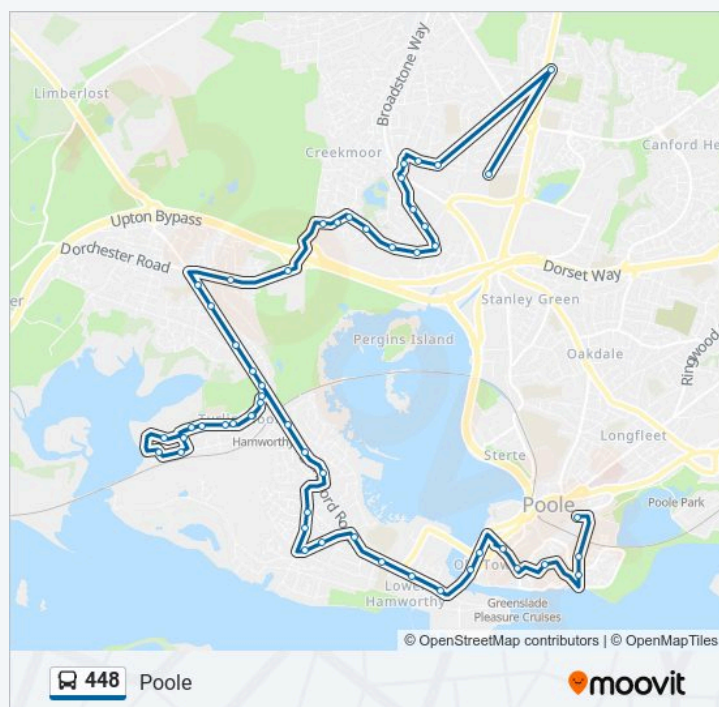

Community Centre, Upton

Pine View Close, Upton

Sandy Lane, Turlin Moor

Willow Close, Turlin Moor

Hamworthy Recreation Ground, Turlin Moor

Hamworthy Junction, Turlin Moor

Rice Gardens, Turlin Moor

Maryland Road, Turlin Moor

Shops, Turlin Moor

Foreland Road, Turlin Moor

Egmont Road, Turlin Moor

Egmont Road Substation, Turlin Moor

Peverell Road, Turlin Moor

Shops, Turlin Moor

Maryland Road, Turlin Moor

Monday	15:30
Tuesday	15:30
Wednesday	15:30
Thursday	15:30
Friday	15:30
Saturday	Not Operational

448 bus Info

Direction: Poole

Stops: 53

Trip Duration: 64 min

Line Summary:

Rice Gardens, Turlin Moor

Hamworthy Junction, Turlin Moor

Fire Station, Hamworthy