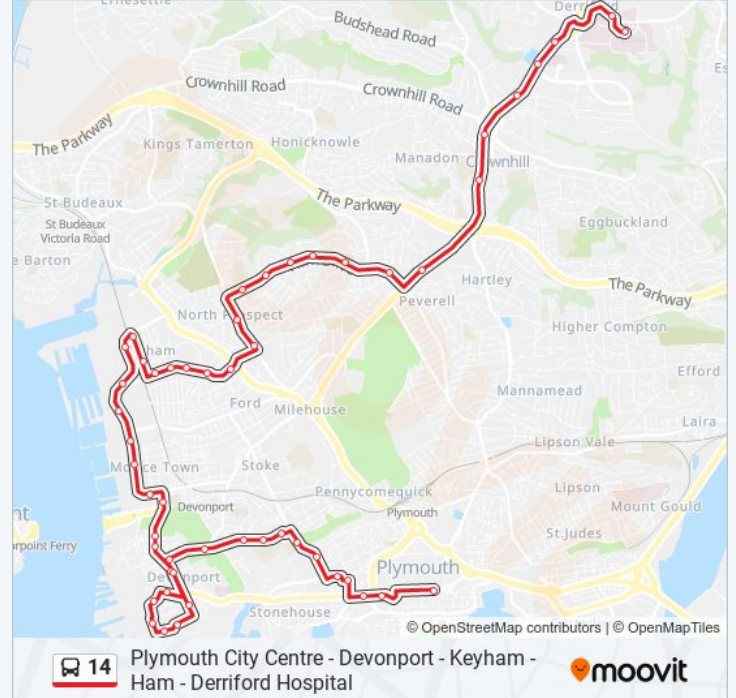

Dryburgh Crescent, Ham

Ham Close, Pennycross

Arden Grove, Pennycross

Cherry Tree, Pennycross

St Erth Road, Hartley

St Boniface College, Manadon

Crownhill Low Level, Crownhill

Crownhill Fort, Crownhill

Tavistock Road, Crownhill

Windsor House, Derriford

Derriford Road, Derriford

Derriford Hospital, Derriford

Plymouth City Centre - Devonport - Keyham -  
Ham - Derriford Hospital

67 stops

[VIEW LINE SCHEDULE](#)

**Direction:** Plymouth City Centre

**Stops:** 67

**Trip Duration:** 68 min

**Line Summary:**

Allenby Road, North Prospect

Henderson Place, Ford

Moor View, Ford

Recreation Ground, Keyham

Royal Navy Avenue, Ford

Admiralty Street South, Keyham

Admiralty Street, Keyham

Hms Drake, Keyham

Johnstone Terrace, Keyham

Goschen Centre, Keyham

St Levan Gate, Keyham

Keat Street, Devonport