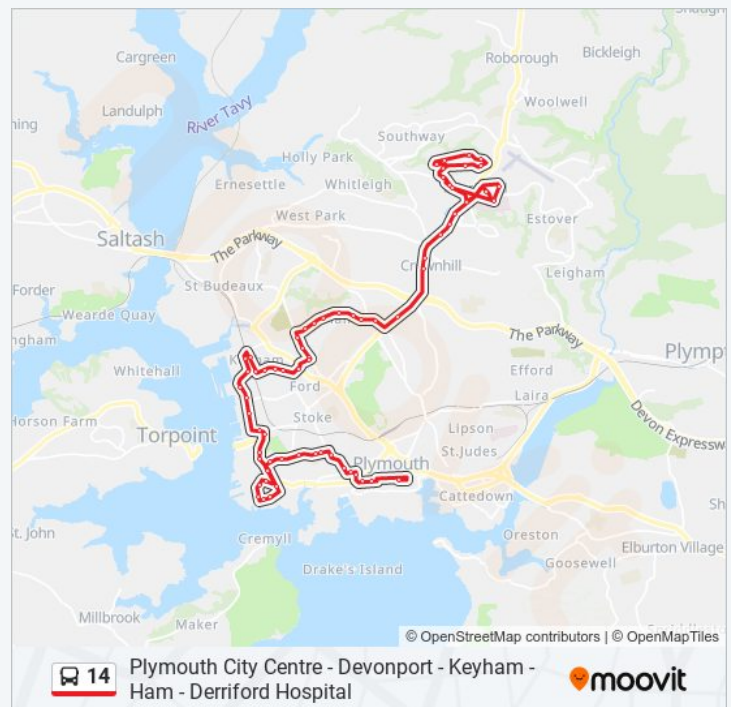

Tavistock Road, Crownhill

Windsor House, Derriford

Derriford Road, Derriford

Derriford Hospital, Derriford

Plymouth City Centre - Devonport - Keyham -  
Ham - Derriford Hospital

67 stops

[VIEW LINE SCHEDULE](#)

- Derriford Hospital, Derriford
- Marjon North, Derriford
- Notre Dame Close, Derriford
- Powisland Drive West, Derriford
- Powisland Drive Middle, Derriford
- Tretower Close, Derriford
- Upland Drive West, Derriford
- Upland Drive East, Derriford
- Moorland View, Derriford
- Roborough Avenue, Derriford
- Derriford Church, Derriford
- Looseleigh Close, Derriford
- Derriford Hospital D2, Derriford
- Rowans, Derriford
- Derriford Roundabout, Derriford
- Windsor House, Crownhill
- William Prance Road, Crownhill
- Charlton Road, Crownhill
- Crownhill Low Level, Crownhill
- Great Berry Road, Manadon
- Superstore, Hartley
- Cherry Tree, Pennycross
- Recreation Road, Pennycross
- Arden Grove, Pennycross
- Ham Close, Pennycross
- Jedburgh Crescent, Ham
- Ham Green, Ham
- North Prospect Training Workshop, Ham
- North Prospect Primary School, North Prospect
- Morwell Gardens, North Prospect
- North Prospect Shops, North Prospect

**Direction:** Plymouth City Centre

**Stops:** 67

**Trip Duration:** 68 min

**Line Summary:**

Allenby Road, North Prospect

Henderson Place, Ford

Moor View, Ford

Recreation Ground, Keyham

Royal Navy Avenue, Ford

Admiralty Street South, Keyham

Admiralty Street, Keyham

Hms Drake, Keyham

Johnstone Terrace, Keyham

Goschen Centre, Keyham

St Levan Gate, Keyham

Keat Street, Devonport