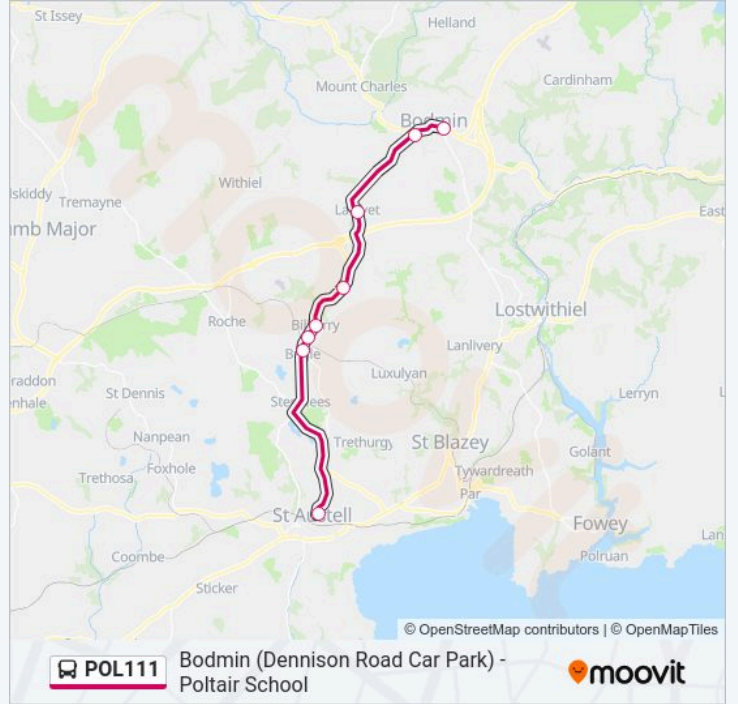

**POL111 bus Info****Direction:** Bodmin**Stops:** 8**Trip Duration:** 50 min**Line Summary:**

**Direction: St Austell**

8 stops

[VIEW LINE SCHEDULE](#)

- Car Park, Bodmin
- Roundabout, Berryfields
- Car Park, Lanivet
- Shelter, Lockengate
- Bilberry Turn, Molinnis
- Red Lane, Molinnis
- Bugle Cp School, Bugle
- Poltair School Site, St Austell

**POL111 bus Info**

**Direction:** St Austell

**Stops:** 8

**Trip Duration:** 50 min

**Line Summary:**

POL111 bus time schedules and route maps are available in an offline PDF at [moovitapp.com](https://moovitapp.com). Use the Moovit App to see live bus times, train schedule or subway schedule, and step-by-step directions for all public transit in South West.