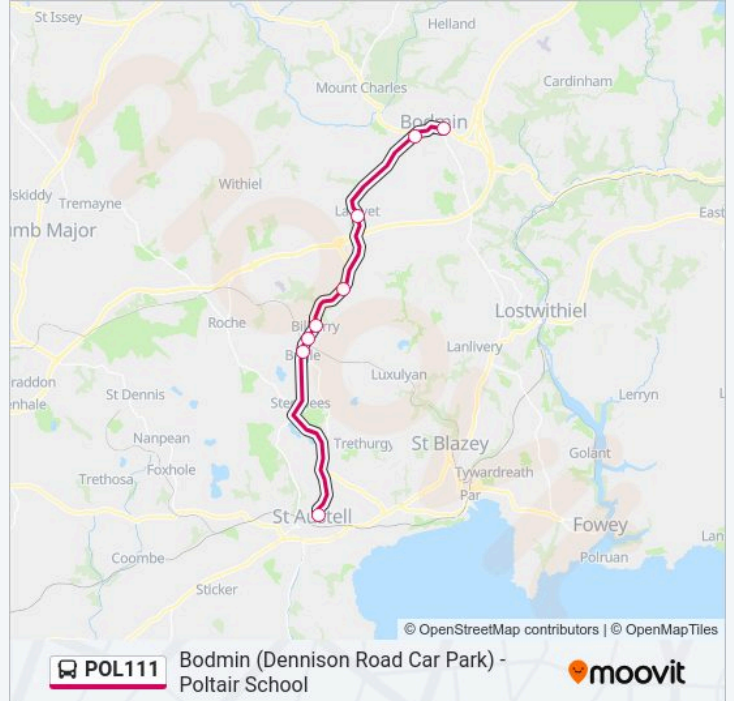

**POL111 bus Info****Direction:** Bodmin**Stops:** 8**Trip Duration:** 50 min**Line Summary:**

**Direction: St Austell**

8 stops

[VIEW LINE SCHEDULE](#)

- Car Park, Bodmin
- Roundabout, Berryfields
- Car Park, Lanivet
- Shelter, Lockengate
- Bilberry Turn, Molinnis
- Red Lane, Molinnis
- Bugle Cp School, Bugle
- Poltair School Site, St Austell