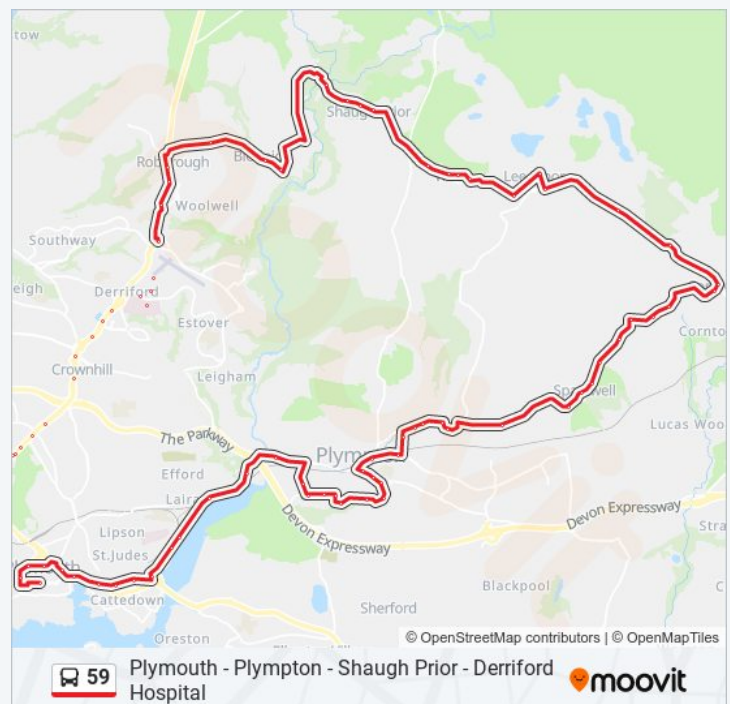

## 59 bus Info

**Direction:** Plymouth City Centre

**Stops:** 79

**Trip Duration:** 86 min

**Line Summary:**

Methodist Church, Wotter

Trethewey Gardens, Wotter

Broadoak Cottages, Lee Moor