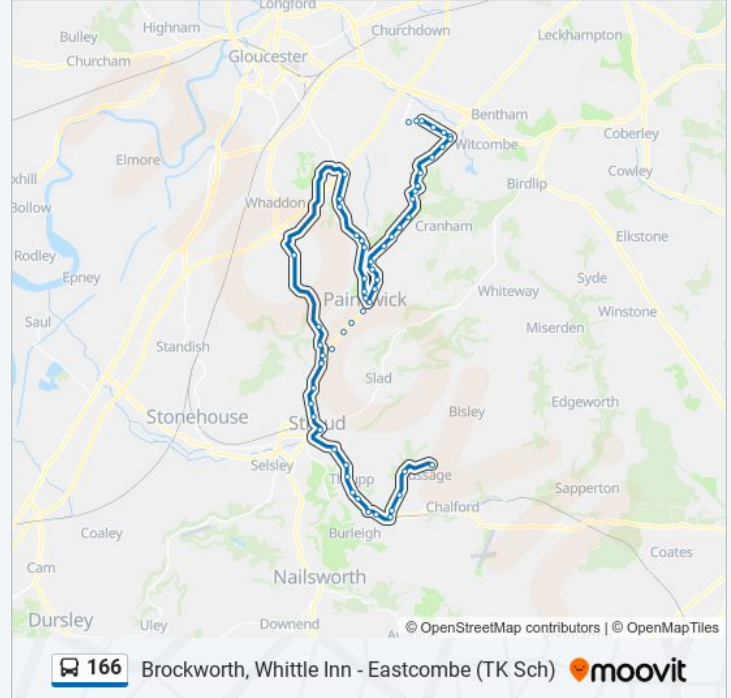

Cooper's Hill, Brockworth

Green Street, Brockworth

Watermead, Brockworth

Garage, Brockworth

Cross Hands Roundabout, Brockworth

Abbotswood Estate, Brockworth

Vicarage Lane, Brockworth

Ermin Park, Brockworth

Invista, Brockworth

Whittle Inn, Brockworth

Direction: Cheltenham

49 stops

[VIEW LINE SCHEDULE](#)

Merrywalks, Stroud

Stratford Park, Stroud

Salmon Springs, Stroud