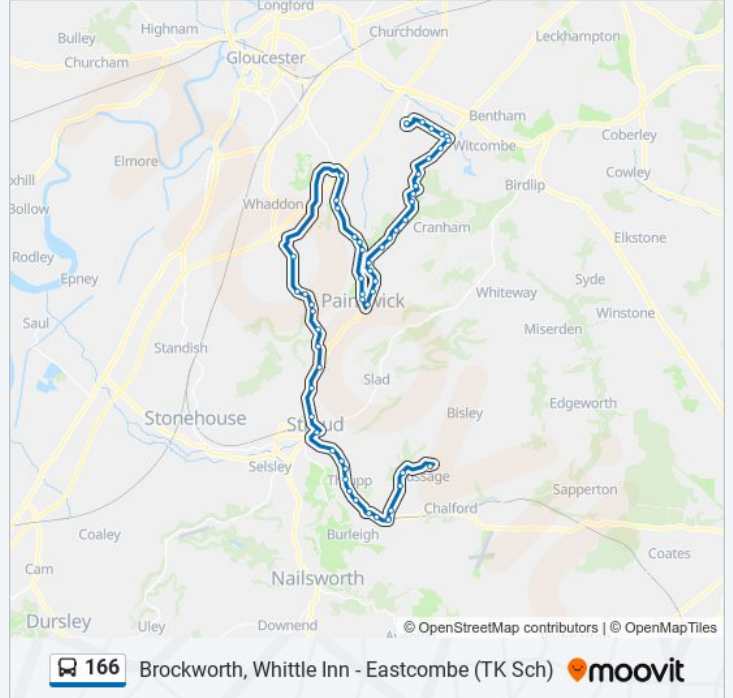

Garage, Bowbridge

Thrupp Lane, Bowbridge

Griffin Mill Estate, Thrupp

Middle Road, Thrupp

Brewery Lane, Thrupp

War Memorial, Brimscombe

Bourne Estate, Brimscombe

Toadsmoor Road, Brimscombe

Lewiston Mill, Brimscombe

Gussage Mills, Brimscombe

Hampton Colours, Toadsmoor

Garage, Toadsmoor

Thomas Keble School Grounds, Eastcombe

Direction: Stroud

46 stops

[VIEW LINE SCHEDULE](#)