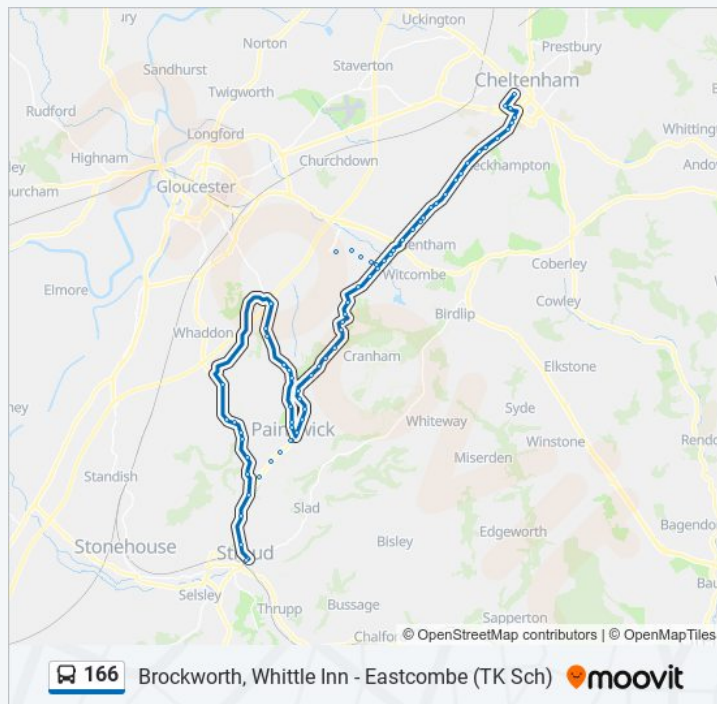

Olivers Lodge, Painswick

Adam And Eve House, Paradise

Golf Course Road, Paradise

Clattergrove, Painswick

The Highlands, Painswick

Pullens Road, Painswick

St Mary's Church, Painswick

Rugby Club, Painswick

166 bus Info

Direction: Stroud

Stops: 46

Trip Duration: 43 min

Line Summary:

King's Mill Lane, Painswick

Wragg Castle Lane, Pitchcombe

Halfway Pitch, Pitchcombe