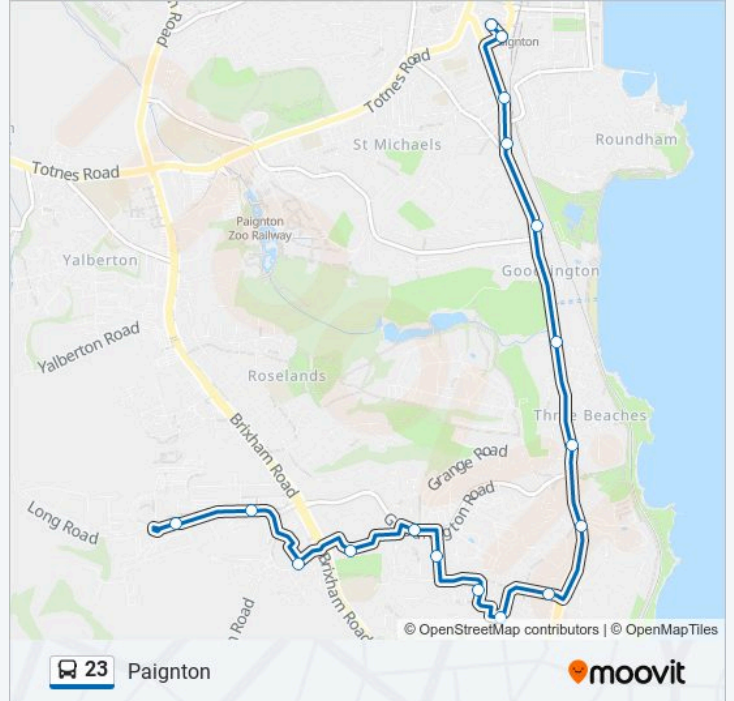

Direction: Paignton

17 stops

[VIEW LINE SCHEDULE](#)

Bus Station, Paignton
Great Western Road, Paignton
Dartmouth Road, Paignton
The Big Tree Fisher St, Paignton
Torbay Leisure Centre, Paignton
Ymca, Goodrington
Waterside Shops, Goodrington
Waterside Holiday Camp, Goodrington
Silver Bridge Close, Goodrington
St Mawes Drive, Goodrington
Gibson Road 114, Goodrington
Davies Avenue, Goodrington
Goodrington Road Shops, Goodrington
Kingsway Shops, Goodrington
White Rock Way, Paignton
Long Road, Paignton
South Devon College, Paignton

23 bus Time Schedule

Paignton Route Timetable:

Sunday	08:30 - 23:00
Monday	07:20 - 23:00
Tuesday	07:20 - 23:00
Wednesday	07:20 - 23:00
Thursday	07:20 - 23:00
Friday	07:20 - 23:00
Saturday	08:00 - 23:00

23 bus Info

Direction: Paignton

Stops: 17

Trip Duration: 14 min

Line Summary:

Direction: Paignton

16 stops

[VIEW LINE SCHEDULE](#)

South Devon College, Paignton

Long Road, Paignton

166 Goodrington Road, Goodrington

Goodrington Road Shops, Goodrington

Davies Avenue, Goodrington

Gibson Road 99, Goodrington

Blackbrook Avenue, Goodrington

Silver Bridge Close, Goodrington