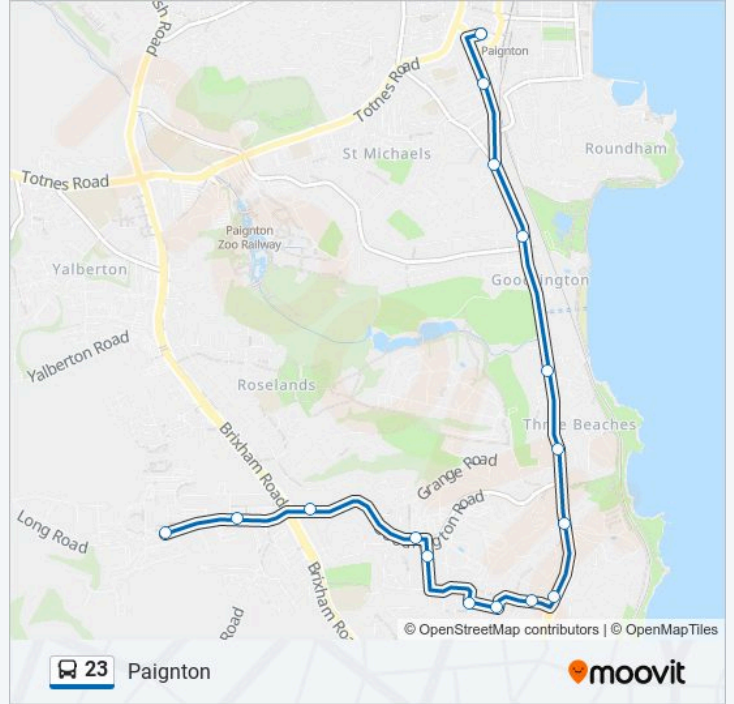

Direction: Paignton

Stops: 17

Trip Duration: 14 min

Line Summary:

Direction: Paignton

16 stops

[VIEW LINE SCHEDULE](#)

South Devon College, Paignton

Cherrybrook Drive, Broadsands

Waterside Holiday Camp, Goodrington

Waterside Shops, Goodrington

Ymca, Goodrington

Torbay Leisure Centre, Paignton

The Big Tree Fisher Street, Paignton

Dartmouth Road, Paignton

Bus Station, Paignton

23 bus Time Schedule

Paignton Route Timetable:

Sunday	09:15 - 23:15
Monday	07:37 - 23:15
Tuesday	07:37 - 23:15
Wednesday	07:37 - 23:15
Thursday	07:37 - 23:15
Friday	07:37 - 23:15
Saturday	08:17 - 23:15

23 bus Info

Direction: Paignton

Stops: 16

Trip Duration: 14 min

Line Summary:

23 bus time schedules and route maps are available in an offline PDF at moovitapp.com. Use the Moovit App to see live bus times, train schedule or subway schedule, and step-by-step directions for all public transit in South West.