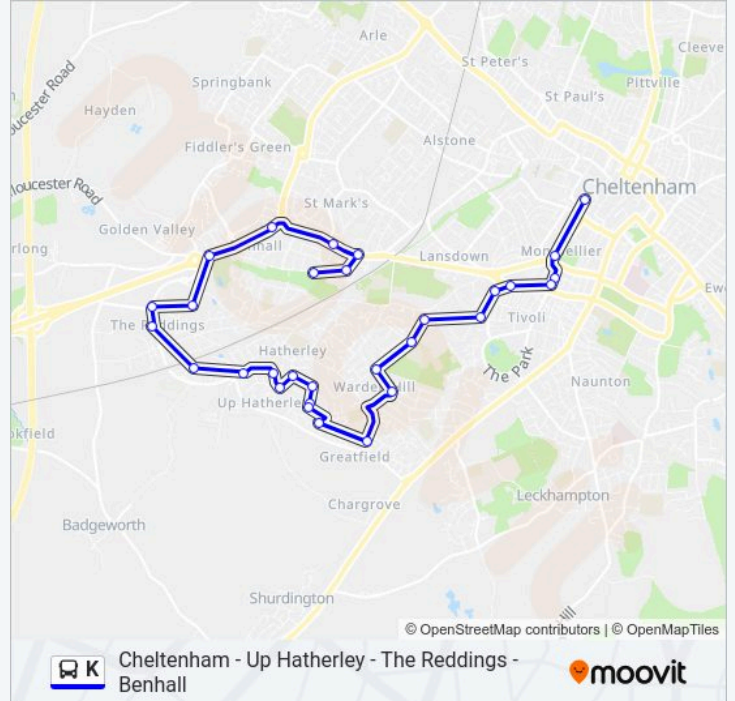

Use the Moovit App to find the closest K bus station near you and find out when is the next K bus arriving.

**Direction: Benhall**  
 30 stops  
[VIEW LINE SCHEDULE](#)

**K bus Time Schedule**  
 Benhall Route Timetable:

**K bus Info**  
**Direction:** Benhall  
**Stops:** 30  
**Trip Duration:** 28 min  
**Line Summary:**

Cotswold Motor, the Reddings

North Road West, the Reddings

Asda Superstore, Arle Court

Arle Court

Gchq, Benhall

Tennyson Road, Benhall

Granley Road, Benhall

Finstock Close, Cheltenham

Notgrove Close, Benhall

**Direction: Cheltenham**

29 stops

[VIEW LINE SCHEDULE](#)

Notgrove Close, Benhall

**K bus Info**

**Direction:** Cheltenham

**Stops:** 29

**Trip Duration:** 26 min

**Line Summary:**

Salisbury Avenue, Warden Hill

Warren Close, Warden Hill

Bournside School, Hatherley