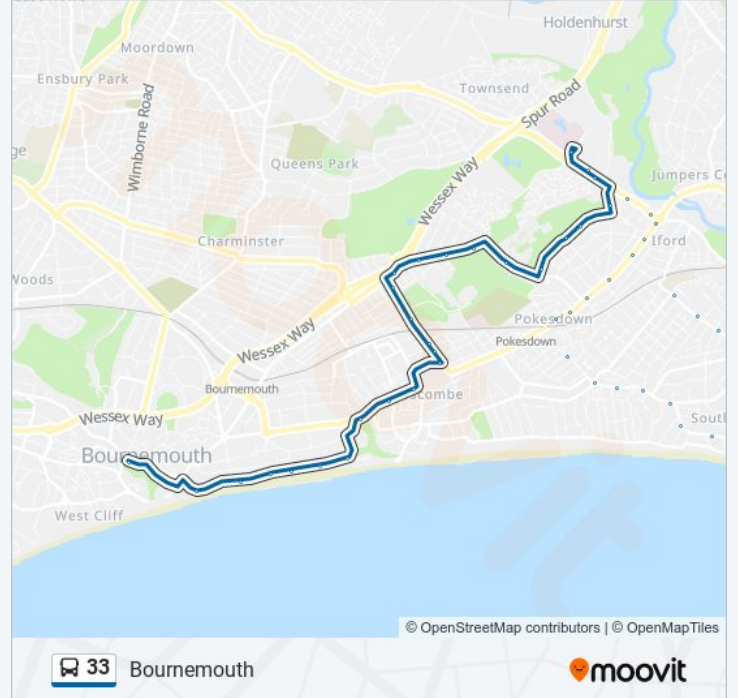

Warnford Road West, Iford

Petersfield Place, Iford

Durrington Road, Iford

Avonbourne Academy, Littledown

Glencoe Road, Littledown

Bishops Close, Littledown

Thistlebarrow Road, Littledown

Buchanan Avenue, Springbourne

Queens Park Hotel, Springbourne

Kings Park, Springbourne

North Road, Boscombe

Centenary Way, Boscombe

Bus Station, Boscombe

Palmerston Road, Boscombe

Boscombe Crescent, Boscombe  
Boscombe Gardens, Boscombe  
Monkey Island, Boscombe  
Toft Zig Zag, Boscombe  
Cottonwood Hotel, Lansdowne  
Suncliff Hotel, Lansdowne  
East Cliff Lift, Lansdowne  
Russell Cotes Museum, Lansdowne  
Bournemouth Square, Bournemouth

### Direction: Christchurch

85 stops

[VIEW LINE SCHEDULE](#)

Alum Chine, West Cliff  
Studland Road, West Cliff  
Sandbourne Road, West Cliff  
Crosby Road, West Cliff  
Beaulieu Road, West Cliff  
Alumdale Road, West Cliff  
Herbert Road, Westbourne  
Warren Road, Westbourne  
Rl Stevenson Avenue, Westbourne  
The Libertine, Westbourne  
Westbourne Arcade, Westbourne  
Grosvenor Road, Westbourne  
Netherhall Gardens, Westbourne  
Queens Road, West Cliff  
St Michaels Roundabout, West Cliff  
Poole Hill, West Cliff  
Terrace Road, Bournemouth  
Bournemouth Square, Bournemouth  
St Peters Church, Bournemouth  
Hinton Road Top, Bournemouth

### 33 bus Info

**Direction:** Christchurch

**Stops:** 85

**Trip Duration:** 56 min

**Line Summary:**

Russell Cotes Museum, Lansdowne

East Cliff Lift, Lansdowne

Suncliff Hotel, Lansdowne