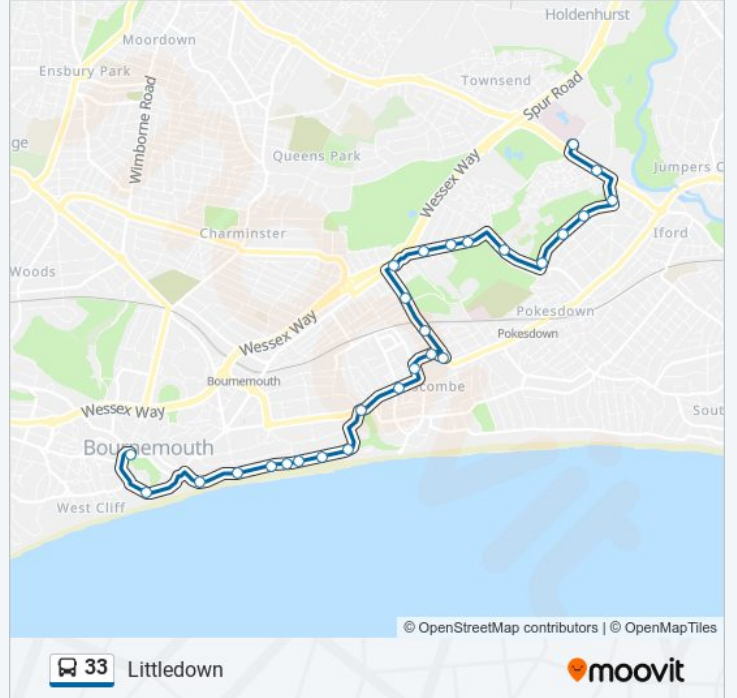

## 33 bus Info

**Direction:** Littledown

**Stops:** 39

**Trip Duration:** 27 min

**Line Summary:**

Harewood Avenue, Pokesdown

Hambledon Road, Iford

Warnford Road, Iford

### Direction: Littledown

27 stops

[VIEW LINE SCHEDULE](#)

Bournemouth Square, Bournemouth

Bournemouth Pier, Bournemouth

Russell Cotes Museum, Lansdowne

East Cliff Lift, Lansdowne

Suncliff Hotel, Lansdowne

### 33 bus Info

**Direction:** Littledown

**Stops:** 27

**Trip Duration:** 25 min

**Line Summary:**

Avonbourne Academy, Littledown

Durrington Road, Iford

Petersfield Place, Iford

Warnford Road West, Iford

St Peters Primary School, Iford

Castle Lane Tesco, Littledown

Royal Bournemouth Hospital, Littledown

33 bus time schedules and route maps are available in an offline PDF at [moovitapp.com](https://moovitapp.com). Use the Moovit App to see live bus times, train schedule or subway schedule, and step-by-step directions for all public transit in South West.