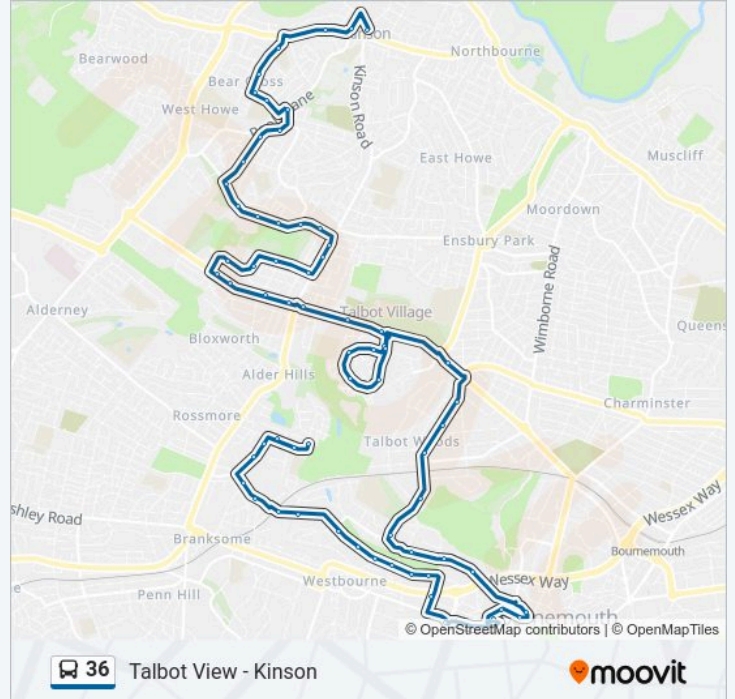

### 36 bus Info

**Direction:** Branksome

**Stops:** 67

**Trip Duration:** 54 min

**Line Summary:**

Tozer Close, Wallisdown  
Evans Close, Wallisdown  
Benbow Crescent, Wallisdown  
Scott Road, Wallisdown  
Astbury Avenue, Wallisdown  
Tesco, Wallisdown  
Aldi, Wallisdown  
St Marks Church, Talbot Heath  
Bournemouth University, Talbot Heath  
Bournemouth University, Talbot Heath  
Fern Barrow Surgery, Talbot Heath  
Valley View, Talbot Heath  
Mickleham Close, Talbot Heath  
Marianne Road, Talbot Heath  
Bournemouth University, Talbot Heath  
Talbot Manor, Talbot Woods  
Roslin Road South, Talbot Woods  
Dunkeld Road, Talbot Woods  
Alyth Road, Talbot Woods  
Rothesay Road, Talbot Woods  
Glenferness Avenue Bottom, Talbot Woods  
Prince Of Wales Road, Meyrick Park  
Branksome Wood Gardens, Meyrick Park  
Meyrick Rise, Meyrick Park  
Hampshire Court, Bournemouth  
Boots, Bournemouth  
The Avenue Shopping Centre, Bournemouth  
The Triangle, Bournemouth  
Poole Hill, West Cliff  
St Michaels Roundabout, West Cliff  
Suffolk Road, Westbourne  
River Court, Westbourne

### Direction: Kinson

70 stops

[VIEW LINE SCHEDULE](#)

Sunridge Close, Branksome

Merrow Avenue, Branksome

Winston Avenue Top, Branksome

Sunridge Close, Branksome

Bishop Aldhelms School, Branksome

Elm Academy, Bear Cross

Cornerstone Church, Bear Cross

Anchor Road, Bear Cross

Anstey Close, Bear Cross

Durdells Avenue, Kinson

Tonge Road, Kinson

Library, Kinson

36 bus time schedules and route maps are available in an offline PDF at [moovitapp.com](https://www.moovitapp.com). Use the Moovit App to see live bus times, train schedule or subway schedule, and step-by-step directions for all public transit in South West.