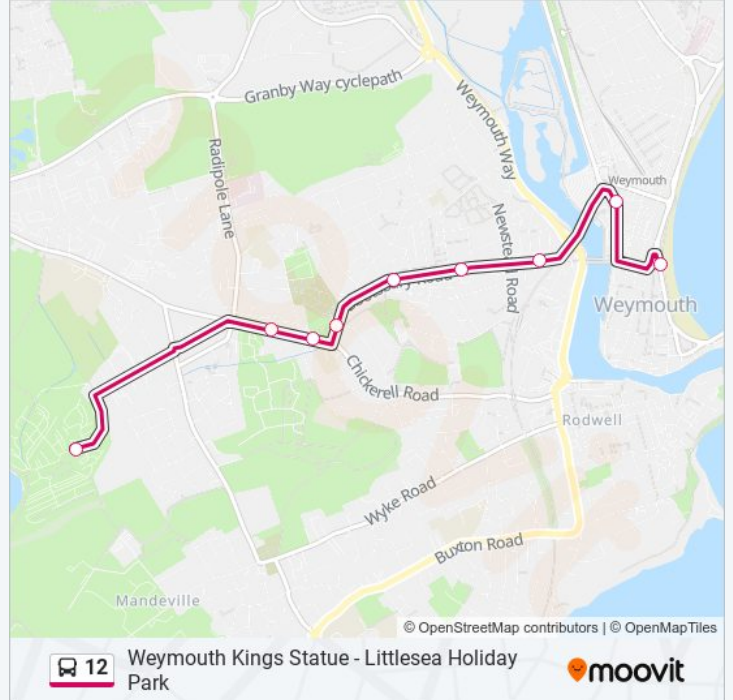

12 bus time schedules and route maps are available in an offline PDF at moovitapp.com. Use the [Moovit App](#) to see live bus times, train schedule or subway schedule, and step-by-step directions for all public transit in South West.

[About Moovit](#) • [MaaS Solutions](#) • [Supported Countries](#) • [Mooviter Community](#)

© 2024 Moovit - All Rights Reserved

Check Live Arrival Times