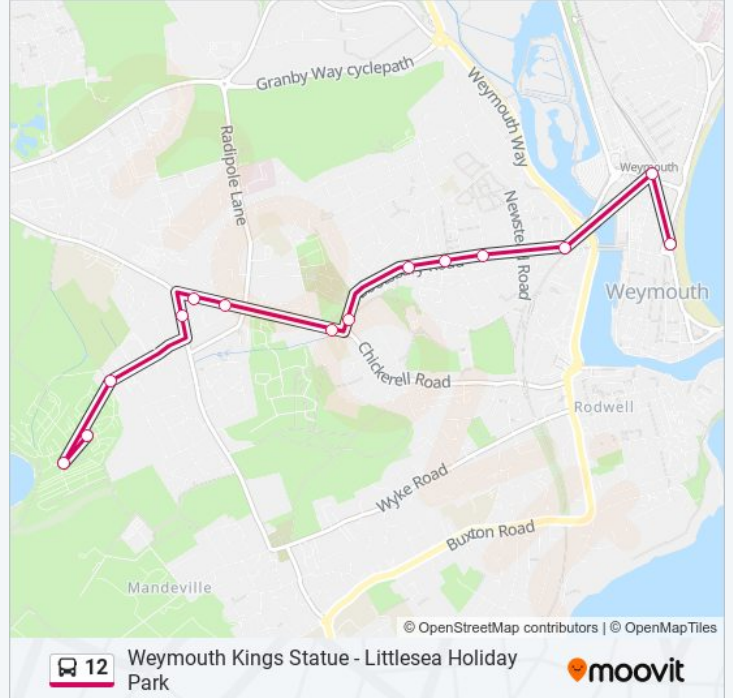

## Weymouth Kings Statue - Littlesea Holiday Park

Get The App

The 12 bus line (Weymouth Kings Statue - Littlesea Holiday Park) has 2 routes. For regular weekdays, their operation hours are:

(1) Lanehouse: 09:30 - 18:30(2) Weymouth: 08:55 - 18:00

### Direction: Lanehouse

14 stops

[VIEW LINE SCHEDULE](#)

- Kings Statue, Weymouth
- Weymouth Railway Station, Weymouth
- Holland Road, Westham
- Holly Road, Westham
- Cromwell Road, Westham
- The Adelaide, Westham
- Dennis Road, Westham
- Quibo Lane, Westham
- Fiveways, Lanehouse
- Marquis Of Granby, Lanehouse
- Sgt Bun Bakery, Lanehouse
- Lynch Lane Industrial Estate, Lanehouse
- Littlesea Camp, Lanehouse
- Littlesea Holiday Park, Lanehouse

### 12 bus Info

**Direction:** Lanehouse

**Stops:** 14

**Trip Duration:** 22 min

**Line Summary:**

**Direction: Weymouth**

9 stops

[VIEW LINE SCHEDULE](#)

Littlesea Holiday Park, Lanehouse

Fiveways, Lanehouse

Quibo Lane, Westham

Dennis Road, Westham

The Adelaide, Westham

Cromwell Road, Westham

Holland Road, Westham

Bus Garage, Weymouth