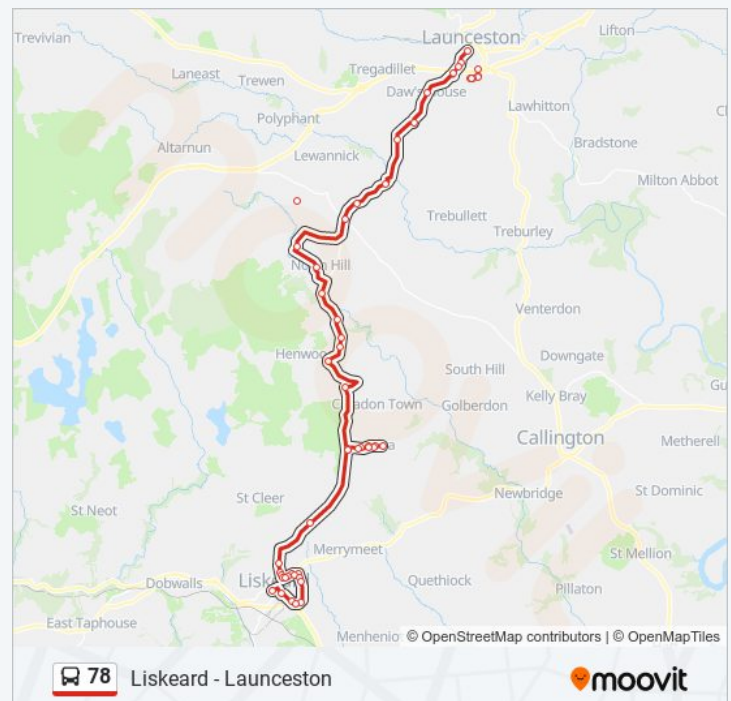

Launceston Hospital, Scarne Industrial Estate

Pennygillam, Launceston

St Johns Road, Launceston

Western Road, Launceston

Westgate Street, Launceston

Direction: Liskeard

45 stops

78 bus Time Schedule

Liskeard Route Timetable:

Westgate Street, Launceston
Western Road, Launceston
Woburn Road Junction, Launceston
Pennygillam, Launceston
Tregaller Lane, Daws House
Post Office, South Petherwin
Trecrogo Lane End, South Petherwin
Trekelland, Congdons Shop
Slipperhill, Congdons Shop
Bus Shelter, Congdons Shop
Jubilee Cottages, Trebartha
Post Office, North Hill
Berrio Bridge House, Berriowbridge
Trezeal Barn, Botternell
Trevois Cross, Darleyford
North Darley, Darleyford
Garage, Darleyford
Phone Box, Upton Cross
Tokenbury Corner, Pensilva
Tokenbury Corner, Pensilva
Glen Park, Pensilva
Belmont Park, Pensilva
School Road, Pensilva
The Cross, Pensilva
School Road, Pensilva
Belmont Park, Pensilva
Glen Park, Pensilva
Tokenbury Corner, Pensilva
Rosecraddoc Manor, Tremar
Trevecca Cottages, Liskeard
Football Ground, Liskeard
Portland Terrace, Liskeard

Sunday	Not Operational
Monday	08:35 - 17:40
Tuesday	13:00 - 17:40
Wednesday	08:35 - 17:40
Thursday	13:00 - 17:40
Friday	08:35 - 17:40
Saturday	Not Operational

78 bus Info

Direction: Liskeard

Stops: 45

Trip Duration: 56 min

Line Summary:

Liskeard School, Liskeard

Belgrave Terrace, Liskeard

Miners Meadow, Liskeard

Callington Rd Roundabout, Liskeard

Dental Centre, Liskeard

Hospital, Liskeard

Charter Way, Addington