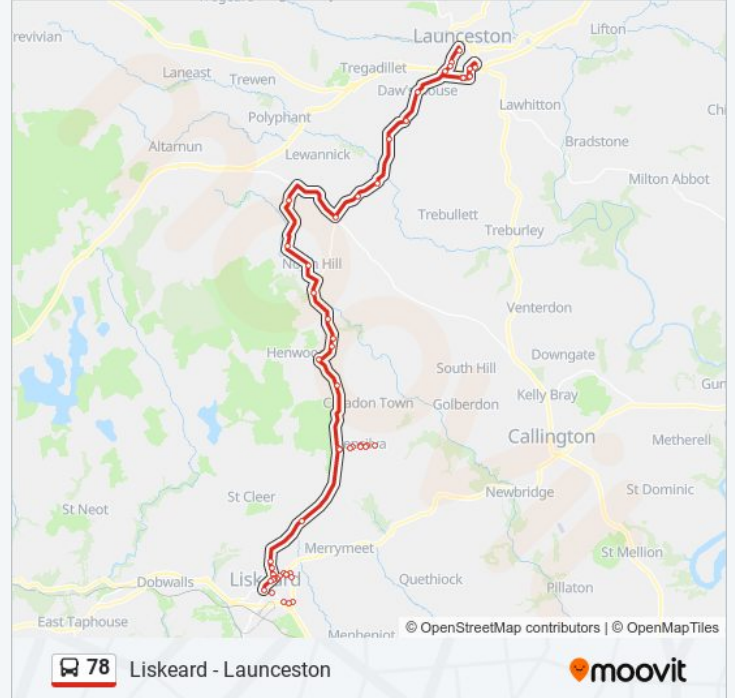

Launceston Hospital, Scarne Industrial Estate

Pennygillam, Launceston

St Johns Road, Launceston

Western Road, Launceston

Westgate Street, Launceston

Direction: Liskeard

45 stops

78 bus Time Schedule

Sunday	Not Operational
Monday	08:35 - 17:40
Tuesday	13:00 - 17:40
Wednesday	08:35 - 17:40
Thursday	13:00 - 17:40
Friday	08:35 - 17:40
Saturday	Not Operational

78 bus Info

Direction: Liskeard

Stops: 45

Trip Duration: 56 min

Line Summary:

Liskeard School, Liskeard

Belgrave Terrace, Liskeard

Miners Meadow, Liskeard

Callington Rd Roundabout, Liskeard

Dental Centre, Liskeard

Hospital, Liskeard

Charter Way, Addington