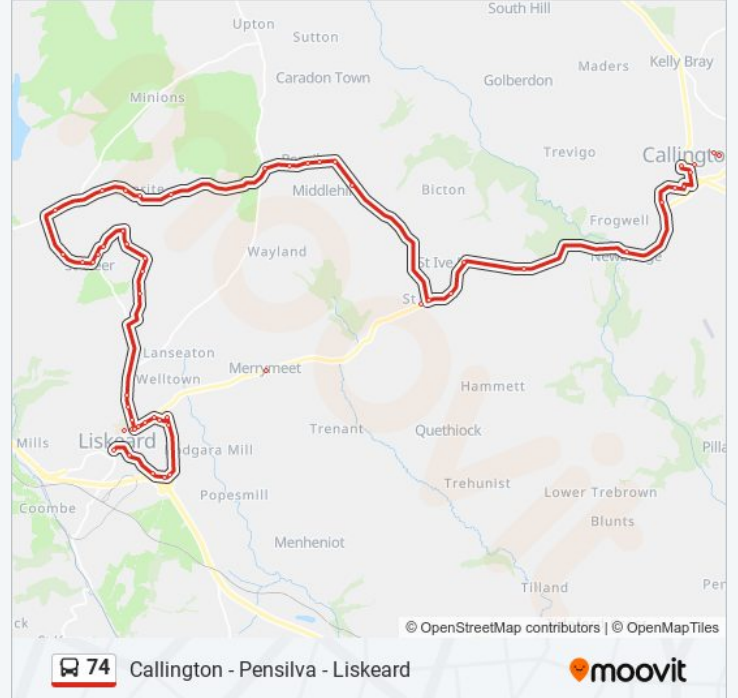

Kilmar Way, St Cleer

Market Inn, St Cleer

Humphreys Close, St Cleer

Sports Field, St Cleer

Commonmoor Turn, Common Moor

Ply Cottages, Higher Tremarcoombe

Hendra Farm, Darite

Telephone Box, Darite

Crows Nest Inn, Crows Nest

Tokenbury Corner, Pensilva

Glen Park, Pensilva

Belmont Park, Pensilva

School Road, Pensilva

The Cross, Pensilva

Industrial Estate, Pensilva

Butchers Arms, St Ive

Bus Shelter, St Ive Cross

Keason Cottages, Keason

Gravel Pit A390, St Ive

Telephone Box, Newbridge

Werrington Drive, Callington

Westover Road, Callington

Caradon Close, Callington

Primary School, Callington

New Road, Callington

Tesco, Callington

Ginsters, Callington

Dupath Well Turn, Ashton

Ashton Turn, Ashton

Post Box, Ashton

Church, St Dominick

Primary School, St Dominick

St Dominick Church Turn, St Dominick