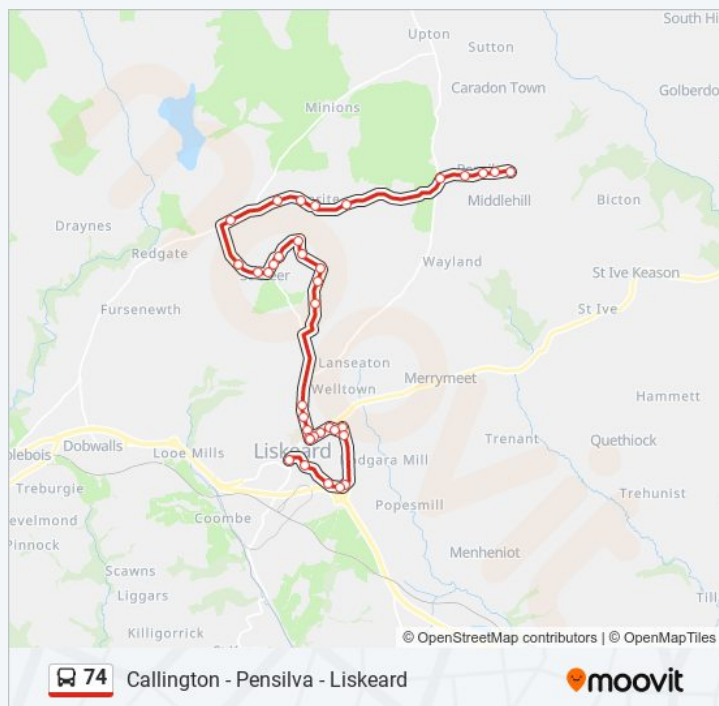

Charter Way Morrisons, Liskeard

Pengover Road, Addington

Hospital, Liskeard

Dental Centre, Liskeard

Callington Rd Roundabout, Liskeard

Miners Meadow, Liskeard

Belgrave Terrace, Liskeard

Addington, Liskeard

St Cleer Road Junction, Liskeard

Portland Terrace, Liskeard

Lux Park, Liskeard

Trevecca Cottages, Liskeard

Horizon Farm, Tremar

Tremar Lane, Tremar

Telephone Box, Tremar

Lower Meadow Park, Tremar

Trearne Gate, St Cleer

St Cleer Primary School, St Cleer

Kilmar Way, St Cleer

Market Inn, St Cleer

Humphreys Close, St Cleer

Sports Field, St Cleer

Commonmoor Turn, Common Moor

Ply Cottages, Higher Tremarcoombe

Hendra Farm, Darite

Telephone Box, Darite

Crows Nest Inn, Crows Nest

Tokenbury Corner, Pensilva

Glen Park, Pensilva

Belmont Park, Pensilva

School Road, Pensilva

The Cross, Pensilva

Friday

09:55 - 16:05

Saturday

09:55 - 16:05

74 bus Info

Direction: Pensilva

Stops: 36

Trip Duration: 37 min

Line Summary: