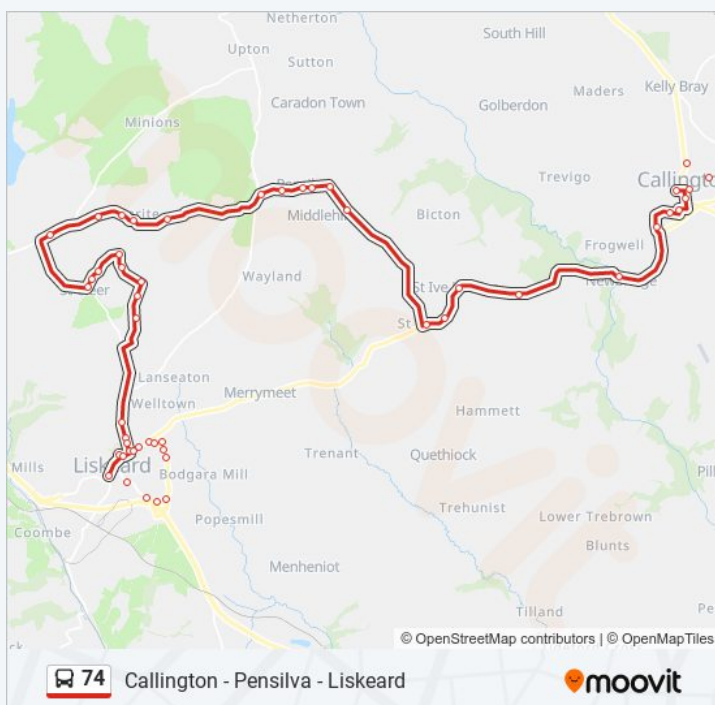

Direction: Liskeard

47 stops

[VIEW LINE SCHEDULE](#)

Tesco, Callington
 Wi Hall, Callington
 New Road, Callington
 Primary School, Callington
 Caradon Close, Callington
 Lansdowne Road, Callington
 Werrington Drive, Callington
 Telephone Box, Newbridge
 Gravel Pit A390, St Ive
 Keason Cottages, Keason
 Bus Shelter, St Ive Cross
 Butchers Arms, St Ive
 Industrial Estate, Pensilva
 The Cross, Pensilva
 School Road, Pensilva
 Belmont Park, Pensilva
 Glen Park, Pensilva
 Tokenbury Corner, Pensilva
 Crows Nest Inn, Crows Nest
 Telephone Box, Darite
 Hendra Farm, Darite
 Ply Cottages, Higher Tremarcoombe

74 bus Time Schedule

Liskeard Route Timetable:

Sunday	Not Operational
Monday	Not Operational
Tuesday	07:22 - 18:15
Wednesday	07:22 - 18:15
Thursday	07:22 - 18:15
Friday	07:22 - 18:15
Saturday	07:22 - 18:15

74 bus Info

Direction: Liskeard

Stops: 47

Trip Duration: 52 min

Line Summary:

Commonmoor Turn, Common Moor

Market Inn, St Cleer

Kilmar Way, St Cleer

Portland Terrace, Liskeard

Liskeard School, Liskeard

Belgrave Terrace, Liskeard

Miners Meadow, Liskeard

Callington Rd Roundabout, Liskeard

Dental Centre, Liskeard

Hospital, Liskeard

Charter Way, Addington