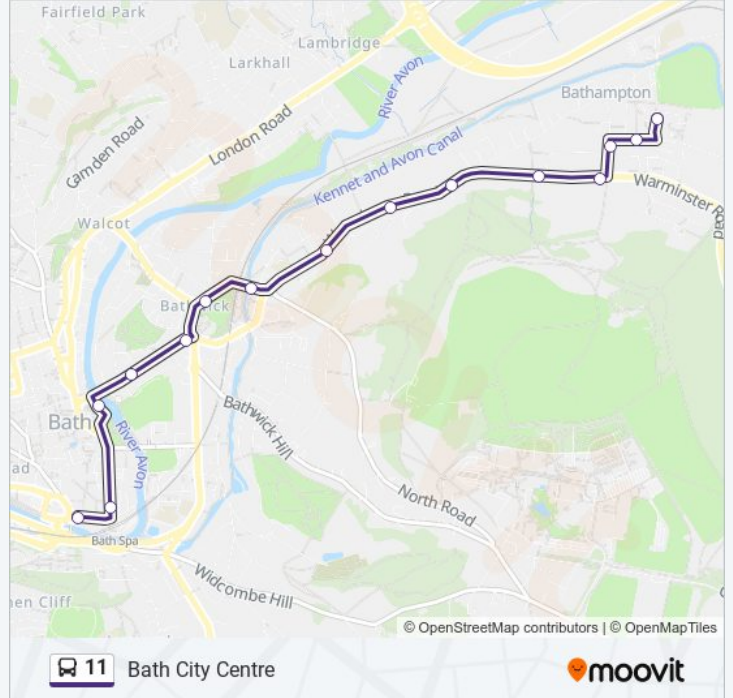

### Direction: Bath City Centre

15 stops

[VIEW LINE SCHEDULE](#)

Holcombe Vale, Bathampton  
Methodist Church, Bathampton  
Holcombe Lane, Bathampton  
Down Lane, Bathampton  
Devonshire Road, Bathampton  
St George's Hill, Bathampton  
Trossachs Drive, Bathampton  
Minster Way, Bathwick  
Darlington Road, Bathwick  
Forester Road, Bathwick  
Holburne Museum, Bathwick  
Laura Place, Bathwick  
Grand Parade, Bath City Centre  
Manvers Street, Bath City Centre  
Dorchester Street, Bath City Centre

### 11 bus Time Schedule

Bath City Centre Route Timetable:

Sunday	Not Operational
Monday	07:50 - 17:30
Tuesday	07:50 - 17:30
Wednesday	07:50 - 17:30
Thursday	07:50 - 17:30
Friday	07:50 - 17:30
Saturday	07:50 - 17:30

### 11 bus Info

**Direction:** Bath City Centre

**Stops:** 15

**Trip Duration:** 11 min

**Line Summary:**

**Direction: Bathampton**

13 stops

[VIEW LINE SCHEDULE](#)

- Manvers Street, Bath City Centre
- Guildhall, Bath City Centre
- Laura Place, Bathwick
- Holburne Museum, Bathwick
- Forester Road, Bathwick
- Darlington Road, Bathwick
- Minster Way, Bathwick
- Trossachs Drive, Bathampton
- St George's Hill, Bathampton
- Bathampton Lane, Bathampton
- Down Lane Bottom, Bathampton
- Methodist Church, Bathampton
- Holcombe Vale, Bathampton