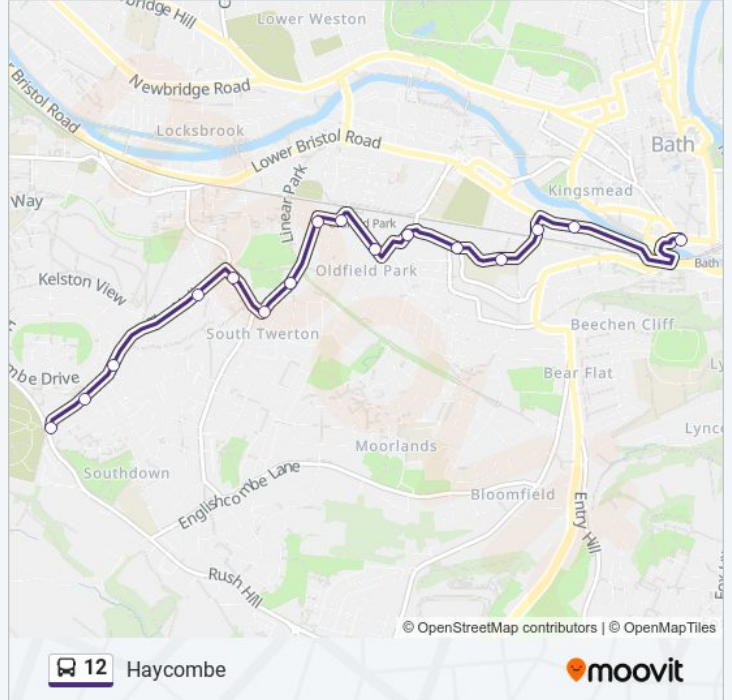

Lymore Avenue, South Twerton

Victoria Close, South Twerton

Lyndhurst Road, Oldfield Park

Triangle North, Oldfield Park

Junction Road, Oldfield Park

Hayesfield School, Oldfield Park

Riverside Road, Lower Bristol Road

- Dorchester Street, Bath City Centre
- Oak Street, Lower Bristol Road
- Cheltenham Street, Oldfield Park
- Hayesfield School, Oldfield Park
- Junction Road, Oldfield Park
- Arlington Road, Oldfield Park
- Moorland Road, Oldfield Park
- West Avenue, Oldfield Park
- Lyndhurst Road, Oldfield Park
- Victoria Close, South Twerton
- Lymore Avenue, South Twerton
- Blackmore Drive, South Twerton
- Padfield Close, the Hollow
- Mount Road, the Hollow
- Methodist Church, the Hollow
- Haycombe Cemetery, Haycombe

12 bus Time Schedule

Haycombe Route Timetable:

Sunday	Not Operational
Monday	08:03 - 17:43
Tuesday	08:03 - 17:43
Wednesday	08:03 - 17:43
Thursday	08:03 - 17:43
Friday	08:03 - 17:43
Saturday	08:03 - 17:43

12 bus Info

Direction: Haycombe

Stops: 16

Trip Duration: 14 min

Line Summary:

12 bus time schedules and route maps are available in an offline PDF at moovitapp.com. Use the [Moovit App](#) to see live bus times, train schedule or subway schedule, and step-by-step directions for all public transit in South West.