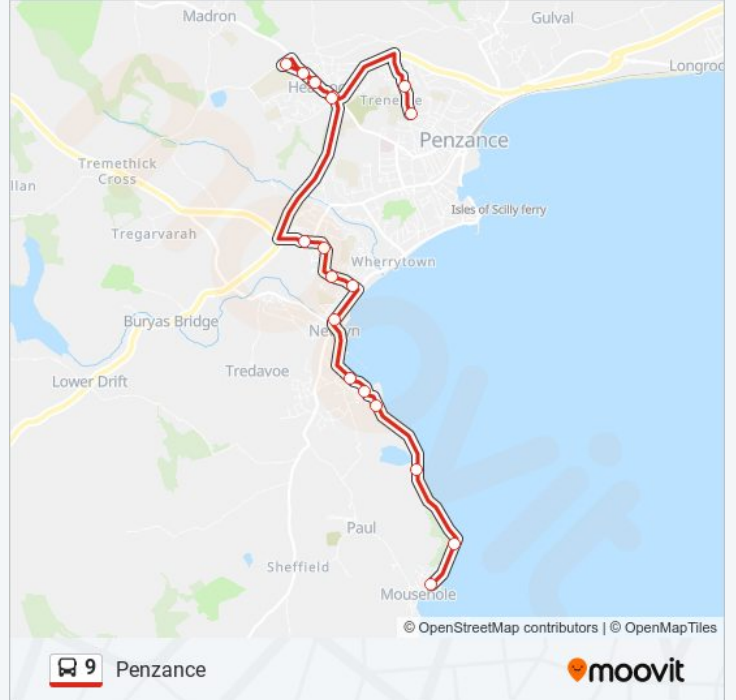

Direction: Mousehole

22 stops

[VIEW LINE SCHEDULE](#)

- Mounts Bay School, Heamoor
- Haig Place, Heamoor
- Sona Merg Close, Heamoor
- Pink Lodge, Penzance
- St Clare, Penzance
- St Clare Street, Penzance
- Tremenhere Road, Chyandour
- Humphry Davy School, Penzance
- The Close, Penzance
- Treneere Stores, Penzance
- Rope Walk, Penzance
- Croft Road, Penzance
- Creeping Lane, Penzance
- Bottom Of Lidden Road, Penzance
- Newlyn Art Gallery, Newlyn
- Newlyn Bridge, Newlyn
- Red Lion, Newlyn
- Fishermans Arms, Newlyn
- Lay By, Newlyn
- Rosekilly, Newlyn
- Caravan Park, Mousehole
- The Old Coastguard Hotel, Mousehole

Stops: 22

Trip Duration: 28 min

Line Summary:

Direction: Penzance

19 stops

[VIEW LINE SCHEDULE](#)

- The Old Coastguard Hotel, Mousehole
- Caravan Park, Mousehole
- Rosekilly, Newlyn
- Opp Lay By, Newlyn
- Navy Inn Court, Newlyn
- Red Lion, Newlyn
- Newlyn Bridge, Newlyn
- Bottom Of Lidden Road, Penzance
- Creeping Lane, Penzance
- Croft Road, Penzance
- Rope Walk, Penzance
- Sona Merg Close, Heamoor
- Haig Place, Heamoor
- Top Of Bolitho Road, Heamoor
- Mounts Bay School, Heamoor
- Haig Place, Heamoor
- Sona Merg Close, Heamoor
- The Close, Penzance

Stops: 19

Trip Duration: 30 min

Line Summary:

9 bus time schedules and route maps are available in an offline PDF at moovitapp.com. Use the [Moovit App](#) to see live bus times, train schedule or subway schedule, and step-by-step directions for all public transit in South West.