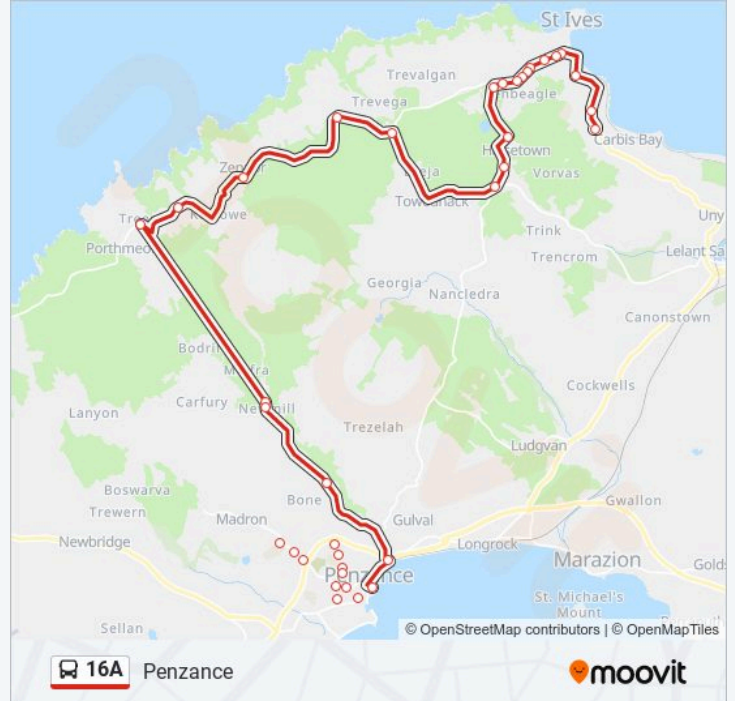

Boswednack Farm, Boswednack

Gurnards Head Hotel, Gurnards Head

Newmill, Lower Ninnes

The Old Post Office New Mill, Lower Ninnes

Trevaylor Farm, Trevaylor

Ponsandane Nursing Home, Penzance

Bus Station, Penzance

Direction: St Ives

28 stops

[VIEW LINE SCHEDULE](#)

Bus Station, Penzance

Ponsandane Nursing Home, Penzance

Trevaylor Farm, Trevaylor

Newmill, Lower Ninnes

Gurnards Head Hotel, Gurnards Head

Boswednack Farm, Boswednack

Zennor Turn, Zennor

Wicca Farm, Zennor

Towednack Turn, Trevalgan

Coldharbour Cottage, Towednack

Trevglos, Towednack

Penderleath Common, Balnoon

Penhalwyn Trekking Centre, Balnoon

Bus Shelter, Halsetown

Top Of Halsetown, Halsetown

Roundhouse, Penbeagle

Joannies Avenue, St Ives

Leach Pottery, St Ives

16A bus Time Schedule

St Ives Route Timetable:

Sunday	Not Operational
Monday	09:25 - 17:40
Tuesday	09:25 - 17:40
Wednesday	09:25 - 17:40
Thursday	09:25 - 17:40
Friday	09:25 - 17:40
Saturday	09:25 - 17:40

16A bus Info

Direction: St Ives

Stops: 28

Trip Duration: 55 min

Line Summary: