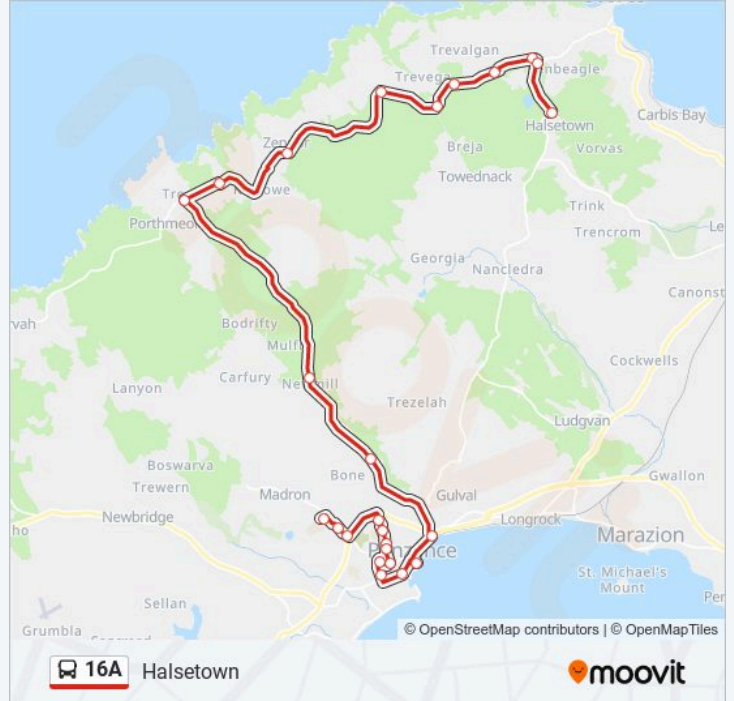

Direction: Halsetown

25 stops

[VIEW LINE SCHEDULE](#)

- Mounts Bay School, Heamoor
- Haig Place, Heamoor
- Sona Merg Close, Heamoor
- Treneere Stores, Penzance
- The Close, Penzance
- Humphry Davy School, Penzance
- Tremenhere Road, Chyandour
- Tolver Road, Penzance
- West Cornwall Hospital, Penzance
- Penalverne Place, Penzance
- Market Jew Street, Penzance
- Bus Station, Penzance
- Ponsandane Nursing Home, Penzance
- Trevaylor Farm, Trevaylor
- Newmill, Lower Ninnis
- Gurnards Head Hotel, Gurnards Head
- Boswednack Farm, Boswednack
- Zennor Turn, Zennor
- Wicca Farm, Zennor
- Towednack Turn, Trevalgan
- Buttermilk Hill, Trevalgan

Trip Duration: 68 min

Line Summary:

Trevalgan Holiday Park Turn, Penbeagle

Hellesveor Farm Campsite, St Ives

Fernlee, Penbeagle

Halsetown Inn, Halsetown

Direction: Penzance

25 stops

Leach Pottery, St Ives

16A bus Time Schedule

St Ives Route Timetable:

Sunday	Not Operational
Monday	09:25 - 17:40
Tuesday	09:25 - 17:40
Wednesday	09:25 - 17:40
Thursday	09:25 - 17:40
Friday	09:25 - 17:40
Saturday	09:25 - 17:40

16A bus Info

Direction: St Ives

Stops: 28

Trip Duration: 55 min

Line Summary: