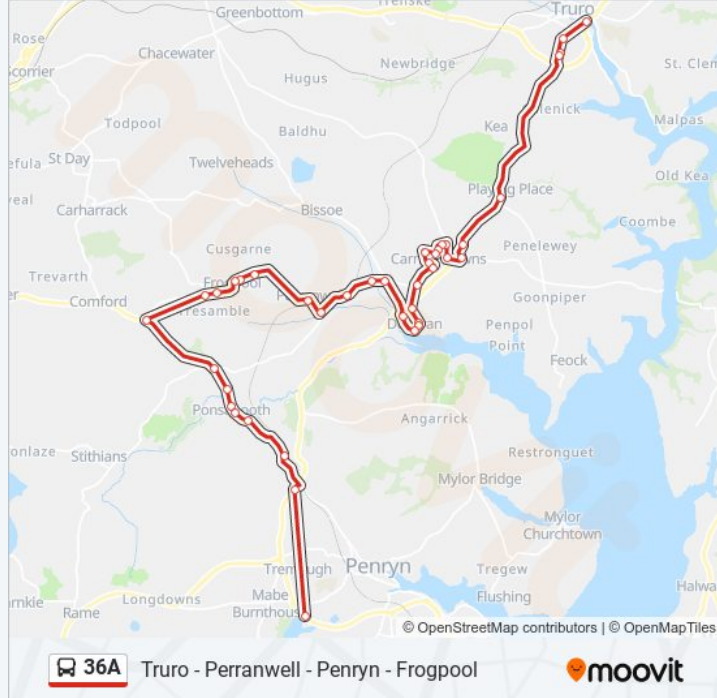

Merchant House, Truro

Bus Shelter, Playing Place

Caravan Park, Carnon Downs

Gig Lane, Carnon Downs

Bus Shelter, Carnon Downs

Forth Noweth, Carnon Downs

Stretyn, Carnon Downs

Manse Road, Carnon Downs

Asda, Penryn

Direction: Truro

40 stops

[VIEW LINE SCHEDULE](#)

Asda, Penryn

Roundabout, Treluswell

Goonhilland Barn, Burnthouse

The Old School, Ponsanooth