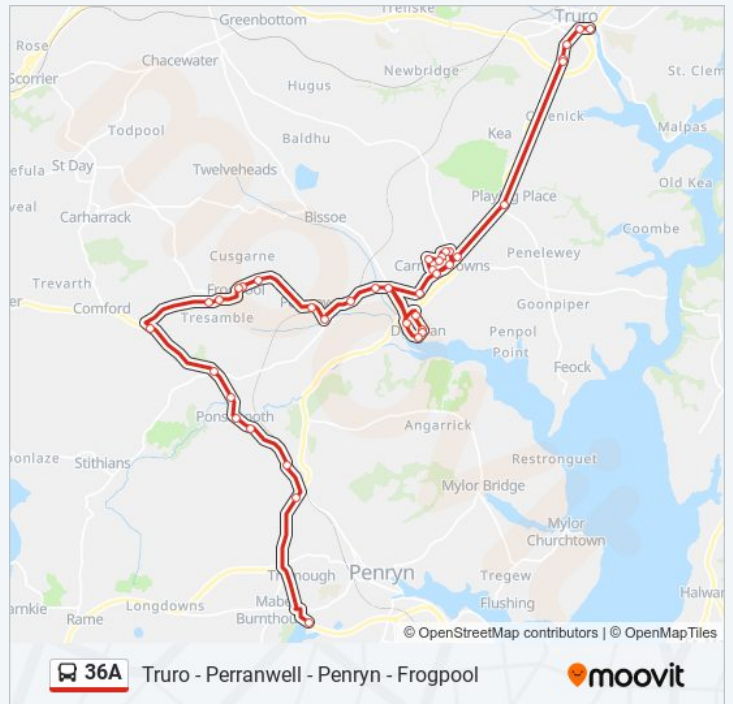

Merchant House, Truro

Bus Shelter, Playing Place

Caravan Park, Carnon Downs

Gig Lane, Carnon Downs

Bus Shelter, Carnon Downs

Forth Noweth, Carnon Downs

Stretyn, Carnon Downs

Manse Road, Carnon Downs

Trip Duration: 48 min

Line Summary:

Church, Devoran

Old Devoran School, Devoran

Carclew Terrace, Devoran

Greenbank Road, Devoran

Creek Cottage, Carnon Downs

Penvale, Carnon Downs

Conservative Club, Truro

36A bus Info

Direction: Truro

Stops: 40

Trip Duration: 51 min

Line Summary:

36A bus time schedules and route maps are available in an offline PDF at moovitapp.com. Use the Moovit App to see live bus times, train schedule or subway schedule, and step-by-step directions for all public transit in South West.

© 2024 Moovit - All Rights Reserved