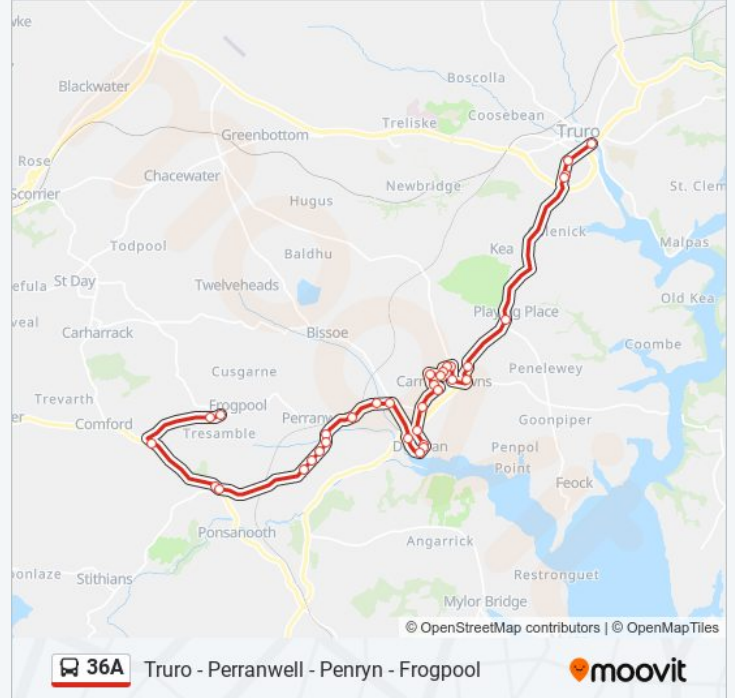

36A bus Info

Direction: Frogpool

Stops: 34

Trip Duration: 40 min

Line Summary:

Penvale, Carnon Downs

Railway Station, Perranwell Station

Chapel, Perranwell

The Barn, Pulla Cross

Trelawney Estate, Frogpool

Direction: Penryn

40 stops

[VIEW LINE SCHEDULE](#)

Bus Station, Truro

Lander Monument, Truro

High School, Truro

Asda, Penryn

Direction: Truro

40 stops

[VIEW LINE SCHEDULE](#)

Asda, Penryn

Roundabout, Treluswell

Goonhilland Barn, Burnthouse

The Old School, Ponsanooth

Conservative Club, Truro

36A bus Info

Direction: Truro

Stops: 40

Trip Duration: 51 min

Line Summary:

36A bus time schedules and route maps are available in an offline PDF at moovitapp.com. Use the Moovit App to see live bus times, train schedule or subway schedule, and step-by-step directions for all public transit in South West.