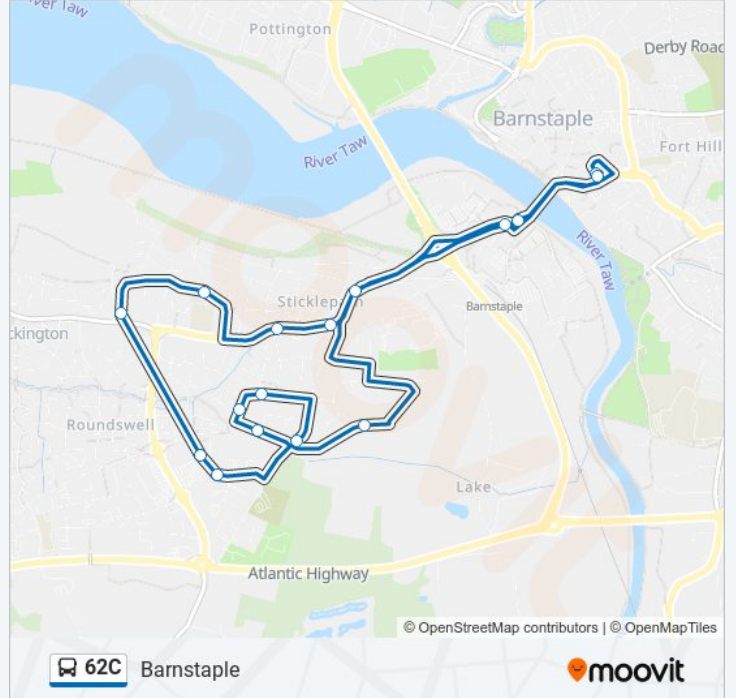

**Direction: Barnstaple**

16 stops

[VIEW LINE SCHEDULE](#)

- Bus Station, Barnstaple
- Sticklepath Terrace, Barnstaple
- Wrey Arms, Sticklepath
- Bickington Road, Roundswell
- Woodville Shops, Roundswell
- Ellerslie Road, Roundswell
- Sainsbury'S, Roundswell
- Gratton Way, Roundswell
- Tudor Drive, Roundswell
- Orchard Close, Roundswell
- Manor Park, Roundswell
- Grange Avenue, Roundswell
- Philip Avenue, Roundswell
- Stafford, Sticklepath
- Sticklepath Terrace, Barnstaple
- Bus Station, Barnstaple

**62C bus Time Schedule**

Barnstaple Route Timetable:

Sunday	Not Operational
Monday	08:48 - 13:53
Tuesday	08:48 - 13:53
Wednesday	08:48 - 13:53
Thursday	08:48 - 13:53
Friday	08:48 - 13:53
Saturday	08:48 - 13:53

**62C bus Info**

**Direction:** Barnstaple

**Stops:** 16

**Trip Duration:** 26 min

**Line Summary:**

**Direction: Roundswell**

6 stops

[VIEW LINE SCHEDULE](#)

Bus Station, Barnstable

Sticklepath Terrace, Barnstable

Wrey Arms, Sticklepath

Bickington Road, Roundswell

Woodville Shops, Roundswell

Ellerslie Road, Roundswell

**62C bus Time Schedule**

Roundswell Route Timetable: