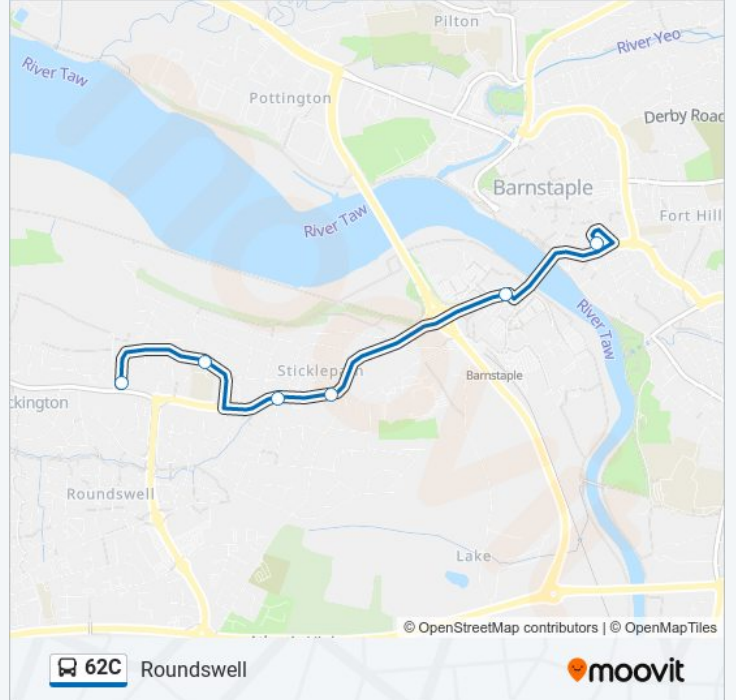

**Direction: Barnstaple**

16 stops

[VIEW LINE SCHEDULE](#)

- Bus Station, Barnstaple
- Sticklepath Terrace, Barnstaple
- Wrey Arms, Sticklepath
- Bickington Road, Roundswell
- Woodville Shops, Roundswell
- Ellerslie Road, Roundswell
- Sainsbury'S, Roundswell
- Gratton Way, Roundswell
- Tudor Drive, Roundswell
- Orchard Close, Roundswell
- Manor Park, Roundswell
- Grange Avenue, Roundswell
- Philip Avenue, Roundswell
- Stafford, Sticklepath
- Sticklepath Terrace, Barnstaple
- Bus Station, Barnstaple

**62C bus Info**

**Direction:** Barnstaple

**Stops:** 16

**Trip Duration:** 26 min

**Line Summary:**

**Direction: Roundswell**

6 stops

[VIEW LINE SCHEDULE](#)

Bus Station, Barnstable

Sticklepath Terrace, Barnstable

Wrey Arms, Sticklepath

Bickington Road, Roundswell

Woodville Shops, Roundswell

Ellerslie Road, Roundswell

**62C bus Time Schedule**

Roundswell Route Timetable:

Sunday	Not Operational
Monday	17:40
Tuesday	17:40
Wednesday	17:40
Thursday	17:40
Friday	17:40
Saturday	17:40

**62C bus Info**

**Direction:** Roundswell

**Stops:** 6

**Trip Duration:** 10 min

**Line Summary:**