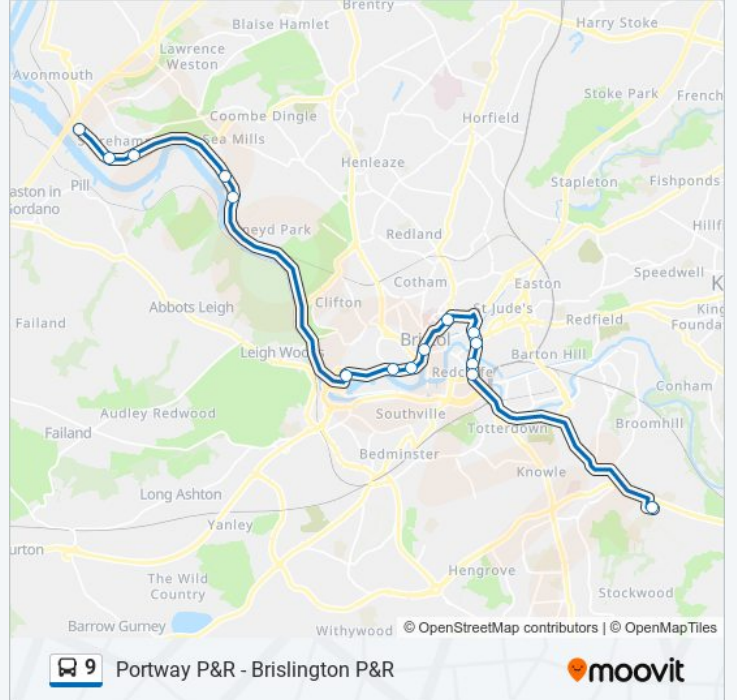

9 bus Info

Direction: Brislington

Stops: 15

Trip Duration: 48 min

Line Summary:

Direction: Shirehampton

15 stops

[VIEW LINE SCHEDULE](#)

Gasferry Road, Canons Marsh

Merchants Road, Hotwells

Roman Way, Sea Mills

Riverleaze, Sea Mills

Woodwell Road, Shirehampton

Station Road, Shirehampton

Portway P&R, Shirehampton

9 bus Time Schedule

Shirehampton Route Timetable:

Sunday	09:38 - 17:53
Monday	06:08 - 20:33
Tuesday	06:08 - 20:33
Wednesday	06:08 - 20:33
Thursday	06:08 - 20:33
Friday	06:08 - 20:33
Saturday	06:08 - 20:33

9 bus Info

Direction: Shirehampton

Stops: 15

Trip Duration: 47 min

Line Summary:

9 bus time schedules and route maps are available in an offline PDF at moovitapp.com. Use the [Moovit App](#) to see live bus times, train schedule or subway schedule, and step-by-step directions for all public transit in South West.