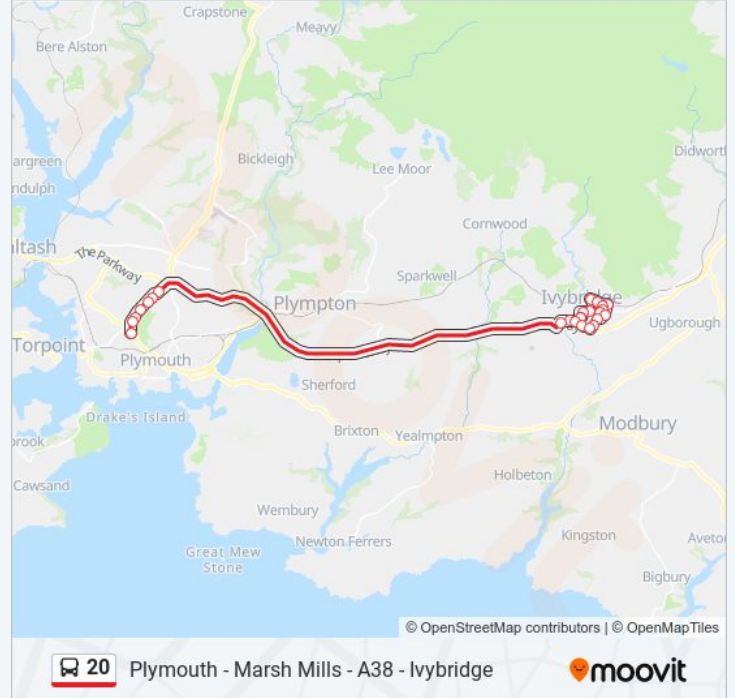

20 bus Info

Direction: Milehouse

Stops: 26

Trip Duration: 35 min

Line Summary:

Town Hall, Ivybridge

Bp Garage, Ivybridge

South Dartmoor Leisure Centre, Ivybridge

Clare Street, Ivybridge

Rose Cottage, Ivybridge

Superstore, Hartley

Weston Park Road, Peverell

Peverell Corner, Peverell

Venn Lane, Peverell

Milehouse Park & Ride, Milehouse

Central Park, Milehouse

Bus Depot, Milehouse

Direction: Plymouth City Centre

55 stops

[VIEW LINE SCHEDULE](#)

Town Hall, Ivybridge

Sportsmans Inn, Ivybridge

Marshalls Field, Ivybridge

Rue St Pierre, Ivybridge

Macandrew Walk, Ivybridge

Prideaux Road, Ivybridge

Jubilee Close, Ivybridge

Speakers Road, Ivybridge

Railway Station, Ivybridge

Torre Close, Ivybridge

Waterslade Drive, Ivybridge

Filham Moor Close, Ivybridge