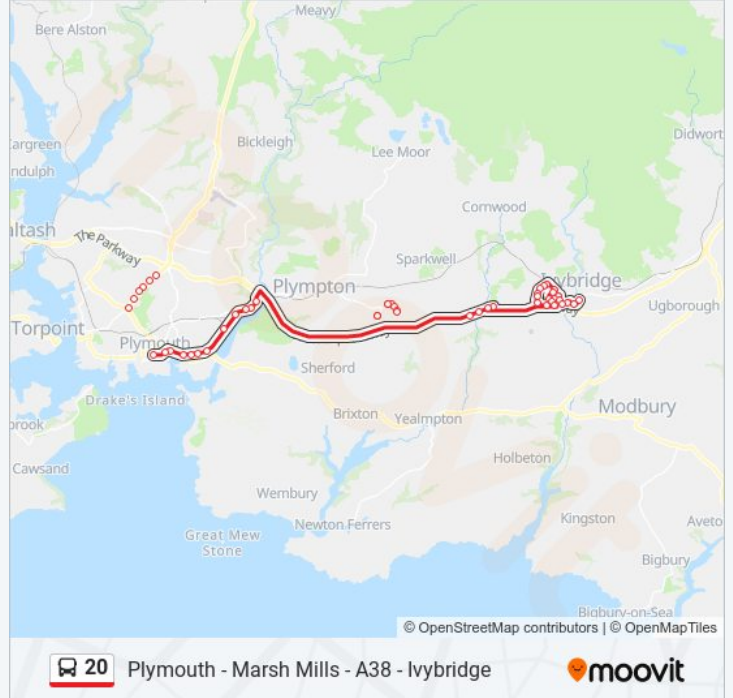

Direction: Ivybridge

37 stops

[VIEW LINE SCHEDULE](#)

- Royal Parade A13, Plymouth City Centre (A13)
- Viaduct B3, Plymouth City Centre
- Exeter Street, Plymouth City Centre
- Friary Park, Cattedown
- Cattedown Roundabout, Cattedown
- Higher Stert Terrace, Cattedown
- Grenville Road, Prince Rock
- Lanhydrock Road, Laira
- Laira Flyover, Laira
- Military Road, Crabtree
- Crabtree Riversleigh, Crabtree
- Crabtree Close, Crabtree
- Sandy Road West, Chaddlewood
- Sandy Road East, Chaddlewood
- Slip Road, Lee Mill
- Westward Inn, Lee Mill
- Tesco Superstore, Lee Mill
- Tesco, Lee Mill
- Westover Lane, Ivybridge
- Cameron Drive, Ivybridge
- Woolms Meadow, Ivybridge
- Holtwood Drive, Ivybridge

20 bus Info

Direction: Ivybridge

Stops: 37

Trip Duration: 39 min

Line Summary:

Summerfield Court, Ivybridge

Abbot Road, Ivybridge

Mallet Road, Ivybridge

Langham Levels, Ivybridge

Fairway Avenue, Ivybridge

Priory Close, Ivybridge

Allotment Gardens, Ivybridge

Cemetery, Ivybridge

Cleeve Drive, Ivybridge

Ivydene Road, Ivybridge

Manor Drive, Ivybridge

Wayside, Ivybridge

Clare Street, Ivybridge

South Dartmoor Leisure Centre, Ivybridge

Town Hall, Ivybridge

Direction: Milehouse

26 stops

[VIEW LINE SCHEDULE](#)

Town Hall, Ivybridge