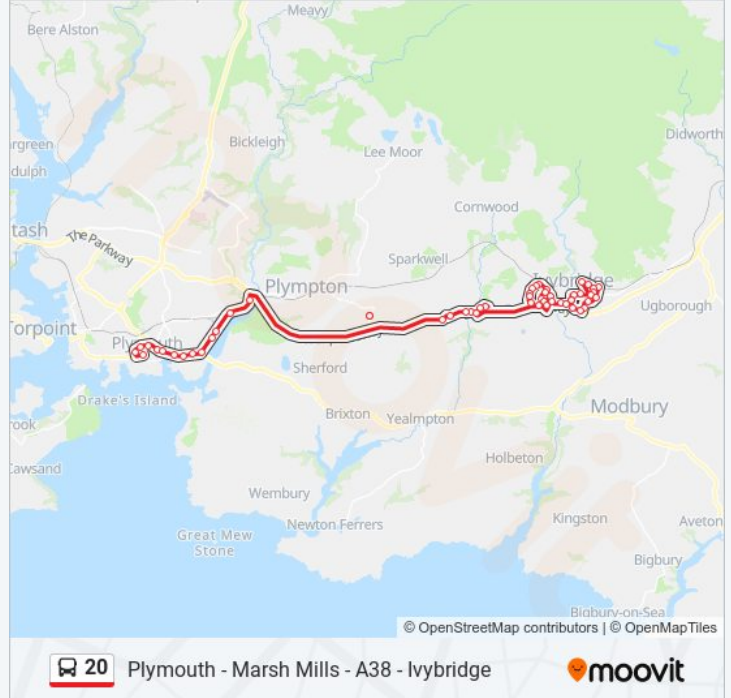

Langham Levels, Ivybridge

Fairway Avenue, Ivybridge

Priory Close, Ivybridge

Allotment Gardens, Ivybridge

Cemetery, Ivybridge

Cleeve Drive, Ivybridge

Ivydene Road, Ivybridge

Manor Drive, Ivybridge

Macandrew Walk, Ivybridge

Prideaux Road, Ivybridge

Jubilee Close, Ivybridge

Speakers Road, Ivybridge

Railway Station, Ivybridge

Torre Close, Ivybridge

Waterslade Drive, Ivybridge

Filham Moor Close, Ivybridge

20 bus Info

Direction: Plymouth City Centre

Stops: 55

Trip Duration: 65 min

Line Summary:

Clare Street, Ivybridge
Westover Close, Ivybridge
Ivydene Road, Ivybridge
Cemetery, Ivybridge
Allotment Gardens, Ivybridge
Priory Close, Ivybridge
Fairway Avenue, Ivybridge
Langham Levels, Ivybridge
Mallet Road, Ivybridge
Abbot Road, Ivybridge
Summerfield Court, Ivybridge
Holtwood Drive, Ivybridge
Woolms Meadow, Ivybridge
Cameron Drive, Ivybridge
Westover Lane, Ivybridge
Lee Mill
Tesco Superstore, Lee Mill
Tesco, Lee Mill
Westward Inn, Lee Mill
New Park Road, Lee Mill
Holmleigh, Smithaleigh
New Country Inn, Smithaleigh
Sandy Road West, Chaddlewood
Sandy Road East, Chaddlewood
Marsh Mills Superstore, Crabtree
Laira Flyover, Laira
Rowing Club, Laira
Lanhydrock Road, Mount Gould
Hele's Terrace, Prince Rock
Elliott Road, Prince Rock
Astor Fields, Cattedown
St Johns Church, Cattedown
Charles Church, Plymouth City Centre

Charles Street C2, Plymouth City Centre

Mayflower Street M1, Plymouth City Centre

Western Approach Flats, Plymouth City Centre

Western Approach, Plymouth City Centre

Royal Parade A10, Plymouth City Centre (A10)