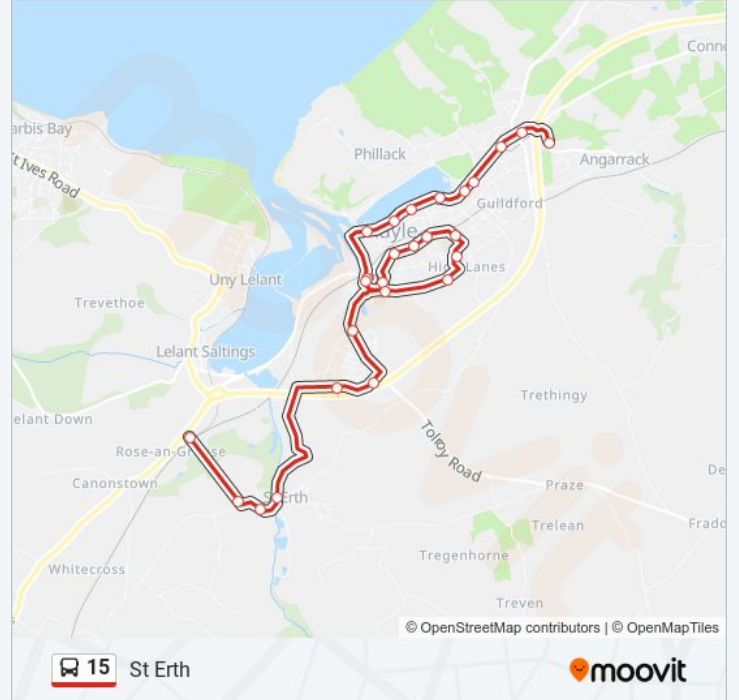

Opposite Bodriggy Health Centre, Foundry

Bodriggy Junior And Infant School, Hayle

Trevithick Crescent, Hayle

Hayle Community School, Hayle

Penpol School, Hayle

St Michaels Hospital, Hayle

Ash Drive, Chenhalls

Trelissick Road, Hayle

Bus Shelter, St Erth

Trehayes Meadow, St Erth

Treloweth Close, St Erth

Interchange, St Erth

15 bus time schedules and route maps are available in an offline PDF at moovitapp.com. Use the Moovit App to see live bus times, train schedule or subway schedule, and step-by-step directions for all public transit in South West.

© 2024 Moovit - All Rights Reserved