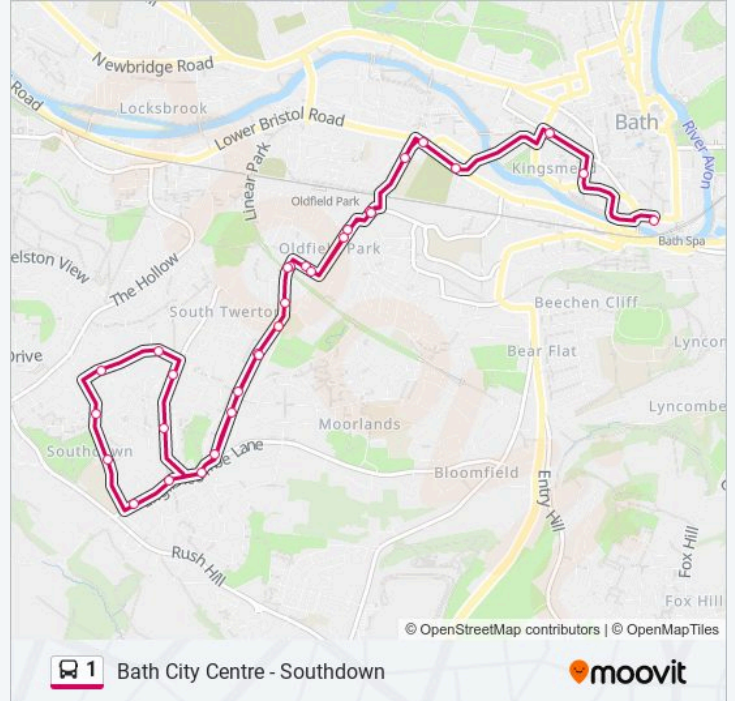

James Street West, Bath City Centre

St James's Parade, Bath City Centre

Bus Station, Bath City Centre

Direction: Lower Bristol Road

30 stops

[VIEW LINE SCHEDULE](#)

Bus Station, Bath City Centre

Avon Street, Bath City Centre

James Street West, Bath City Centre

St James Cemetery, Lower Bristol Road

Brougham Hayes, Lower Bristol Road

Arlington Road, Oldfield Park

Moorland Road, Oldfield Park

Cynthia Road, Oldfield Park

Bridge Road, Oldfield Park

Sunday	23:45
Monday	23:27 - 23:47
Tuesday	23:27 - 23:47
Wednesday	23:27 - 23:47
Thursday	23:27 - 23:47
Friday	23:27 - 23:47
Saturday	23:25 - 23:45

1 bus Info

Direction: Lower Bristol Road

Stops: 30

Trip Duration: 28 min

Line Summary:

- Langdon Road, Southdown
- Lytton Gardens, Southdown
- Wedmore Park, Southdown
- Roundhill Grove, Southdown
- Padleigh Turn, Southdown
- Southdown Road, Southdown
- Sladebrook Court, Southdown
- Trowbridge House, Coronation Avenue
- Happy Garden, Coronation Avenue
- Ascension Church, Oldfield Park
- Bridge Road, Oldfield Park
- Cynthia Road, Oldfield Park
- Moorland Road, Oldfield Park
- Arlington Road, Oldfield Park
- Brougham Hayes, Lower Bristol Road