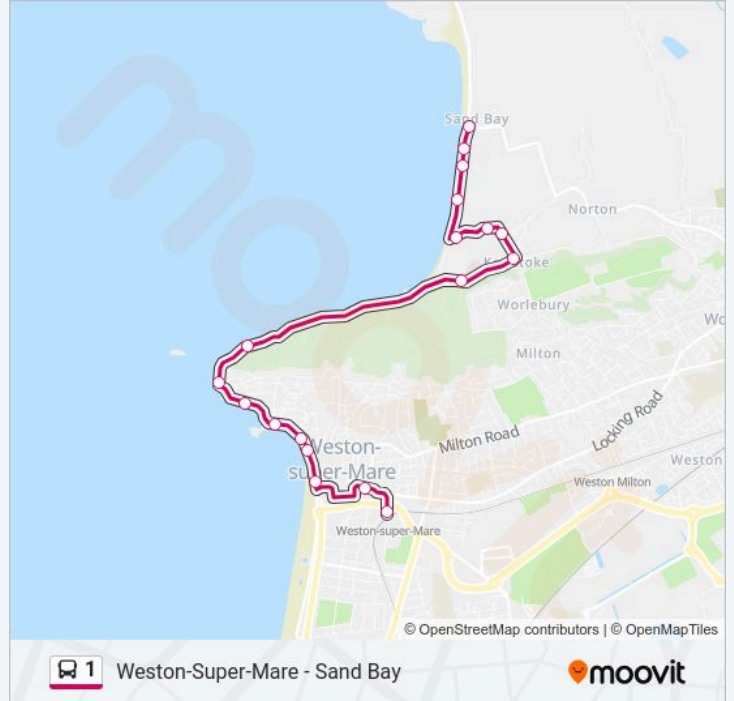

Weston-Super-Mare - Sand Bay

[Get The App](#)

The 1 bus line (Weston-Super-Mare - Sand Bay) has 2 routes. For regular weekdays, their operation hours are:
(1) Kewstoke: 07:29 - 18:30(2) Weston-Super-Mare: 08:05 - 19:05
Use the Moovit App to find the closest 1 bus station near you and find out when is the next 1 bus arriving.

Direction: Kewstoke

18 stops

[VIEW LINE SCHEDULE](#)

- Station Approach, Weston-Super-Mare
- Interchange, Weston-Super-Mare
- Grand Pier, Weston-Super-Mare
- Winter Gardens, Weston-Super-Mare
- Royal Parade, Weston-Super-Mare
- Upper Church Road, Ashcombe Park
- Paragon Road, Ashcombe Park
- Prince Consort Gardens, Ashcombe Park
- Old Toll Gate, Ashcombe Park
- Kewstoke Toll Gate, Kewstoke
- Crookes Lane, Kewstoke
- Lower Norton Lane, Kewstoke
- Caravan Parks, Kewstoke
- Beach Road, Kewstoke
- Stratton Lane, Kewstoke
- Court Road, Kewstoke
- Pontins Holiday Village, Kewstoke
- Sand Road, Kewstoke

1 bus Info

Direction: Kewstoke

Stops: 18

Trip Duration: 28 min

Line Summary:

Direction: Weston-Super-Mare

17 stops

[VIEW LINE SCHEDULE](#)

- Sand Road, Kewstoke
- Pontins Holiday Village, Kewstoke
- Court Road, Kewstoke
- Stratton Lane, Kewstoke
- Beach Road, Kewstoke
- Caravan Parks, Kewstoke
- Lower Norton Lane, Kewstoke
- Crookes Lane, Kewstoke
- Kewstoke Toll Gate, Kewstoke
- Old Toll Gate, Ashcombe Park
- Prince Consort Gardens, Ashcombe Park
- Paragon Road, Ashcombe Park
- Upper Church Road, Ashcombe Park
- Victoria Place, Ashcombe Park
- Winter Gardens, Weston-Super-Mare
- Interchange, Weston-Super-Mare
- Station Approach, Weston-Super-Mare