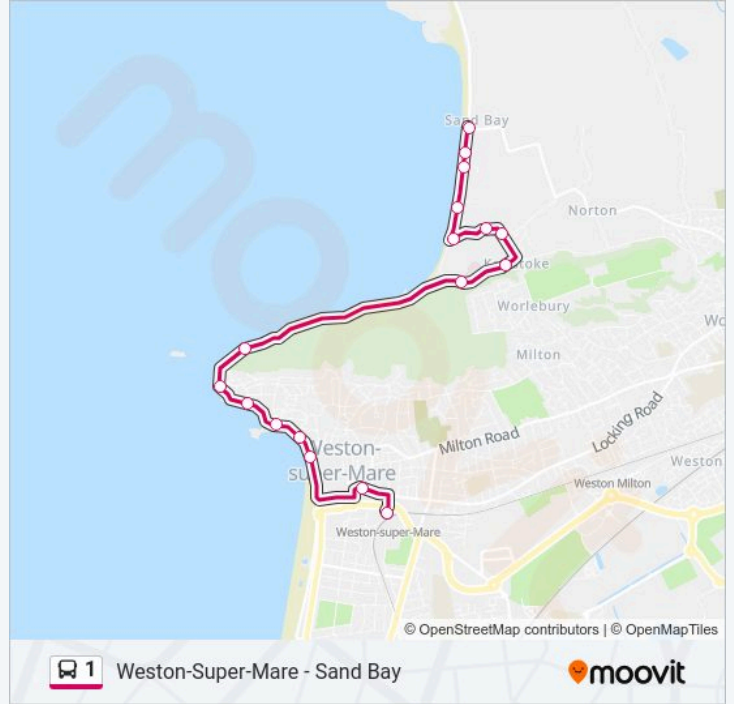

1 bus Info

Direction: Kewstoke

Stops: 18

Trip Duration: 28 min

Line Summary:

Direction: Weston-Super-Mare

17 stops

[VIEW LINE SCHEDULE](#)

1 bus Info

Direction: Weston-Super-Mare

Stops: 17

Trip Duration: 23 min

Line Summary:

1 bus time schedules and route maps are available in an offline PDF at moovitapp.com. Use the Moovit App to see live bus times, train schedule or subway schedule, and step-by-step directions for all public transit in South West.