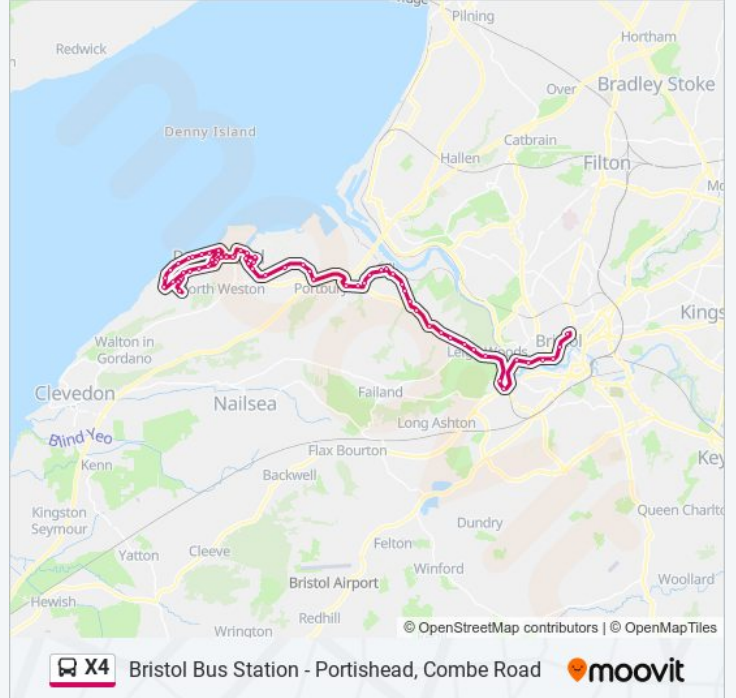

X4 bus Info

Direction: Bristol

Stops: 68

Trip Duration: 76 min

Line Summary:

Raleigh Rise, Black Nore
Windmill Inn, Black Nore
Dental Practice, Portishead And North Weston
Stoney Steep, Portishead And North Weston
West Hill Gardens, Portishead And North Weston
Avon Way, Portishead And North Weston
Channel View Road, Portishead And North Weston
Downside, Portishead
Combe Road, Portishead
The Precinct, Portishead
Parish Wharf, Portishead Harbour
Harbour Road, Portishead
Marina Healthcare Centre, Portishead Harbour
Galingale Way, Portishead
Serbert Way, Portishead
Sainsburys, Portishead
The Vale, Portishead
Conference Close, Sheepway
Portishead Ecology Park, Sheepway
Shipway Farm, Sheepway
Elm Tree Park, Sheepway
Station Road, Sheepway
Gordano Services, Portbury
St Georges Hall, Easton-In-Gordano
Kings Arms, Easton-In-Gordano
Gordano Gardens, Lodway
Hardwick Road, Pill
Station Road, Pill
Heywood Road, Pill
Anchor Inn, Ham Green
St Katherines School, Ham Green
Haberfield Hill, Ham Green

Blackmoors Lane, Bower Ashton

Trinity Church, Hotwells

Hotwell Road, Hotwells

Gasferry Road, Canons Marsh

Anchor Road, Canons Marsh

The Centre, Bristol City Centre

Bus Station, Bristol

Direction: Portishead

X4 bus Info

Direction: Portishead

Stops: 30

Trip Duration: 19 min

Line Summary:

Queens Road, Redcliffe Bay

Redcliffe Close, Redcliffe Bay

Hillcrest Road, Redcliffe Bay