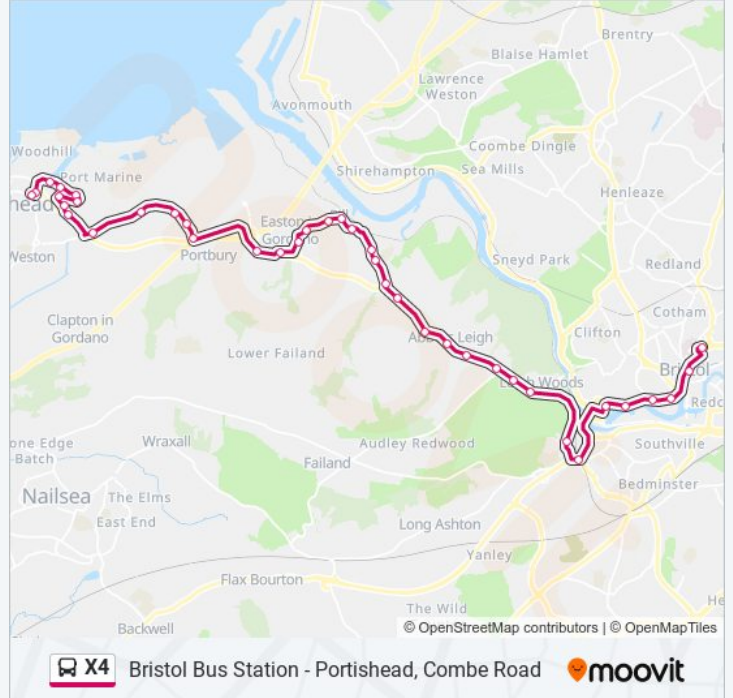

X4 bus Info

Direction: Portishead

Stops: 30

Trip Duration: 19 min

Line Summary:

Queens Road, Redcliffe Bay

Redcliffe Close, Redcliffe Bay

Hillcrest Road, Redcliffe Bay

West Hill Gardens, Portishead And North Weston

Avon Way, Portishead And North Weston

Channel View Road, Portishead And North Weston

Downside, Portishead

Combe Road, Portishead

Direction: Portishead

39 stops

Clanage Road, Bower Ashton

Bridge Road, Leigh Woods

North Road, Leigh Woods

Beggar Bush Lane, Leigh Woods

Abbots Leigh Cricket Club, Abbots Leigh

X4 bus Time Schedule

Portishead Route Timetable:

Sunday	08:45 - 22:10
Monday	00:10 - 23:10
Tuesday	00:10 - 23:10
Wednesday	00:10 - 23:10
Thursday	00:10 - 23:10
Friday	Not Operational
Saturday	00:10 - 23:10

X4 bus Info

Direction: Portishead

Stops: 39

Trip Duration: 51 min

Line Summary:

The George, Abbots Leigh
 Sandy Lane, Abbots Leigh
 Blackmoor Road, Abbots Leigh
 Haberfield Hill, Ham Green
 St Katherines School, Ham Green
 Anchor Inn, Ham Green
 Heywood Road, Pill
 Station Road, Pill
 Newsome Avenue, Pill
 Gordano Gardens, Lodway
 Kings Arms, Easton-In-Gordano
 St Georges Hall, Easton-In-Gordano
 Gordano Services, Portbury
 Station Road, Sheepway
 Elm Tree Park, Sheepway
 Shipway Farm, Sheepway
 Portishead Ecology Park, Sheepway
 Conference Close, Sheepway
 The Vale, Portishead
 Serbert Way, Portishead
 Sainsburys, Portishead
 Galingale Way, Portishead
 Marina Healthcare Centre, Portishead Harbour
 Harbour Road, Portishead
 Parish Wharf, Portishead Harbour
 The Precinct, Portishead
 Combe Road, Portishead