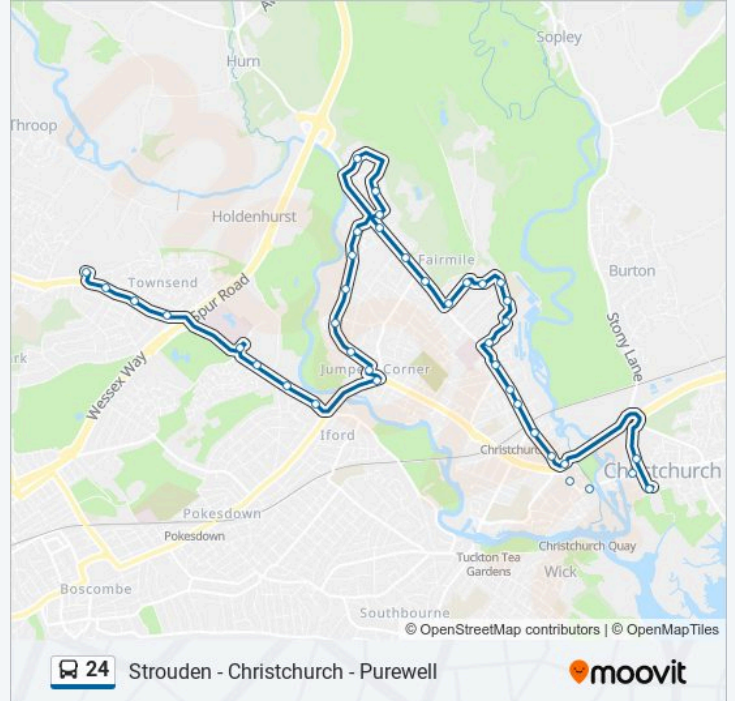

24 bus Info

Direction: Purewell

Stops: 37

Trip Duration: 38 min

Line Summary:

Marlow Drive Shops, Blackwater

Marlow Drive, Fairmile

Hillside Drive, Fairmile

The Grove Top, Fairmile

Essex Avenue, Fairmile

Lincoln Avenue, Fairmile

Surrey Close, Fairmile

Walcott Avenue, Fairmile

Flambard Avenue, Fairmile

Wildfell Close, Fairmile

Emily Close, Fairmile

Knapp Mill Avenue, Fairmile

Grove Road East, Fairmile

Portfield Road, Fairmile

Fairfield, Christchurch

Bargates, Christchurch

Town Centre, Christchurch

Priory Corner, Christchurch

Stony Lane, Purewell

Two Rivers Meet Leisure Centre, Purewell

Direction: Strouden

38 stops

[VIEW LINE SCHEDULE](#)

Two Rivers Meet Leisure Centre, Purewell

Stony Lane, Purewell

Town Centre, Christchurch

Bargates, Christchurch