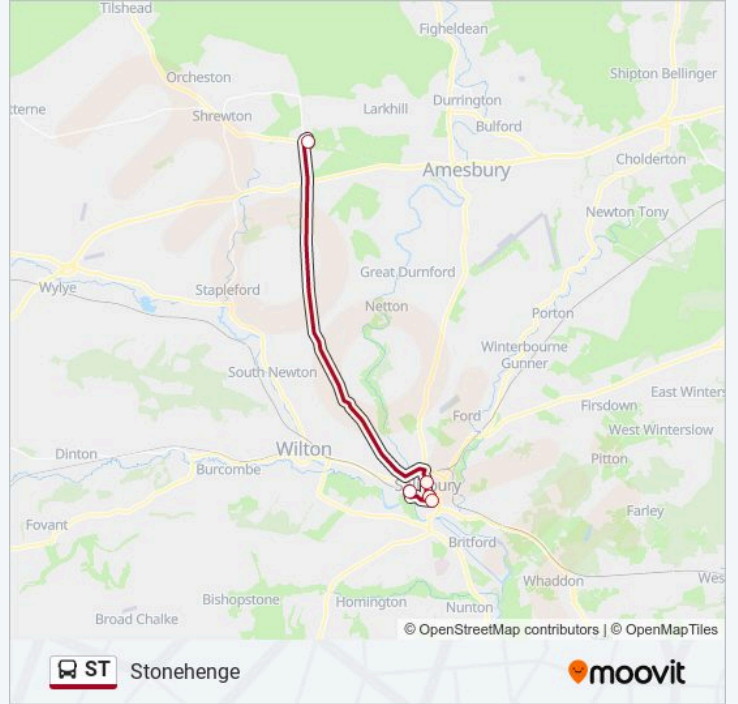

Salisbury

Get The App

The ST bus line (Salisbury) has 2 routes. For regular weekdays, their operation hours are:

(1) Salisbury: 10:43 - 19:00(2) Stonehenge: 10:00 - 16:00

Use the Moovit App to find the closest ST bus station near you and find out when is the next ST bus arriving.

ST bus Info

Direction: Salisbury

Stops: 6

Trip Duration: 31 min

Line Summary:

Direction: Stonehenge

5 stops

[VIEW LINE SCHEDULE](#)

Railway Station, Salisbury

Catherine Street, Salisbury

New Canal, Salisbury

Mill Stream Approach, Salisbury

Visitors Centre, Stonehenge

ST bus Time Schedule

Stonehenge Route Timetable:

Sunday	Not Operational
Monday	Not Operational
Tuesday	10:00 - 16:00
Wednesday	10:00 - 16:00
Thursday	10:00 - 16:00
Friday	Not Operational
Saturday	Not Operational

ST bus Info

Direction: Stonehenge

Stops: 5

Trip Duration: 33 min

Line Summary:

ST bus time schedules and route maps are available in an offline PDF at moovitapp.com. Use the Moovit App to see live bus times, train schedule or subway schedule, and step-by-step directions for all public transit in South West.