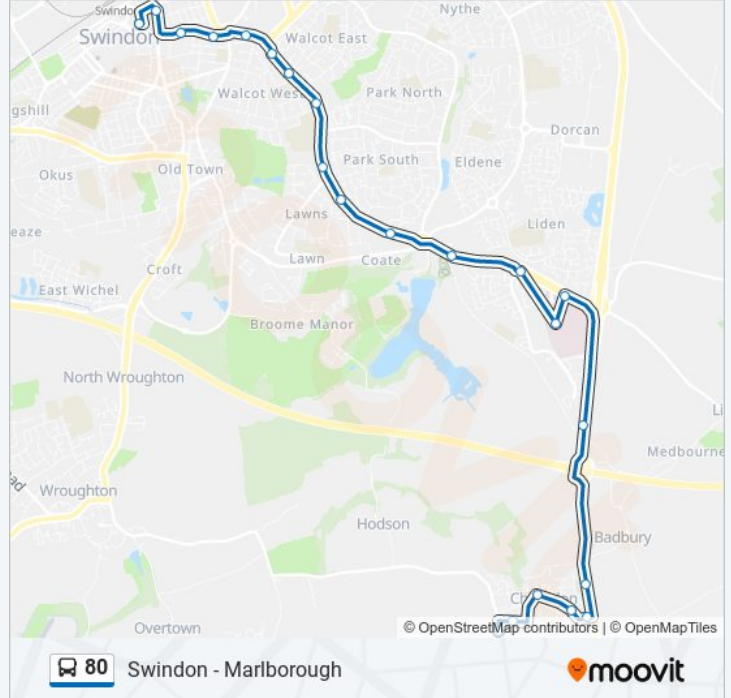

Great Western Hospital, Common Head

Coate Village, Coate

Sun Inn, Coate

Ripon Way, Park South

Berrington Road, Lawn

Kirby Close, Park South

New College, Park North

Sussex Place, Walcot East

Russell Walk, Walcot East

Ambulance Station, Swindon

Fire Station, Swindon

Spring Gardens, Swindon

Corporation Street, Swindon

Bus Station, Swindon

80 bus time schedules and route maps are available in an offline PDF at moovitapp.com. Use the [Moovit App](#) to see live bus times, train schedule or subway schedule, and step-by-step directions for all public transit in South West.

[About Moovit](#) • [MaaS Solutions](#) • [Supported Countries](#) • [Mooviter Community](#)

© 2024 Moovit - All Rights Reserved

Check Live Arrival Times