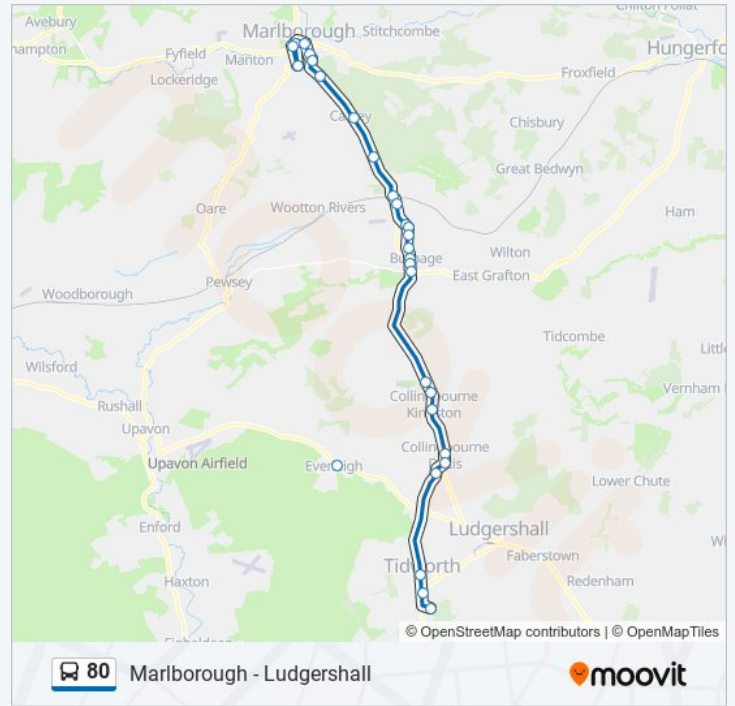

The Wharf, Burbage

Wootton Rivers Turn, Cadley

Bus Shelter, Cadley

Postern Hill, Marlborough

Business Park, Marlborough

Old Council Depot, Marlborough

Savernake Court, Marlborough

Five Alls Court, Marlborough

80 bus Info

Direction: Tidworth

Stops: 27

Trip Duration: 33 min
Line Summary:

The Wharf, Burbage

Durley Turn, Burbage

Three Horeshoes, Stibb Green

Three Horseshoes, Stibb Green

Meadow View, Stibb Green

Taskers Lane, Burbage

Bullfinch Cottage, Burbage

Post Office, Burbage

Seymour Pond, Burbage

The Farm, Aughton

Bus Shelter, Aughton

The Barlycorn, Collingbourne Kingston

High Street, Collingbourne Ducis

Blue Lion, Collingbourne Ducis

The Knapp Close, Collingbourne Ducis

Connolly Way, Tidworth

Trinity View Road, Tidworth

Tesco Superstore, Tidworth

80 bus time schedules and route maps are available in an offline PDF at moovitapp.com. Use the [Moovit App](#) to see live bus times, train schedule or subway schedule, and step-by-step directions for all public transit in South West.