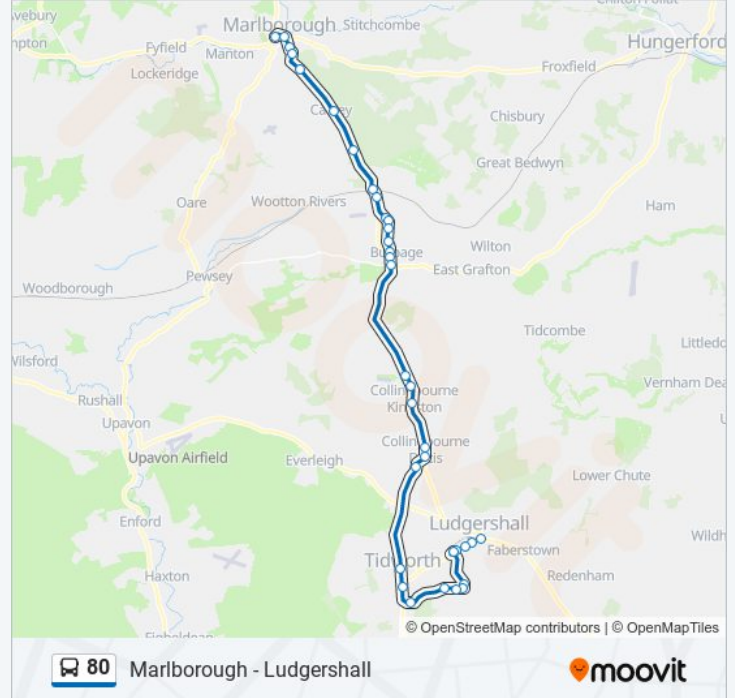

80 bus Info

Direction: Ludgershall

Stops: 33

Trip Duration: 44 min

Line Summary:

The Barlycorn, Collingbourne Kingston

High Street, Collingbourne Ducis

Blue Lion, Collingbourne Ducis

Wellington Academy, Ludgershall

Castledown Park West, Ludgershall

Simonds Road, Ludgershall

War Memorial, Ludgershall

Direction: Marlborough

34 stops

[VIEW LINE SCHEDULE](#)

War Memorial, Ludgershall

80 bus Info

Direction: Marlborough

Stops: 34

Trip Duration: 37 min

Line Summary:

High Street, Collingbourne Ducis

The Barlycorn, Collingbourne Kingston

Bus Shelter, Aughton