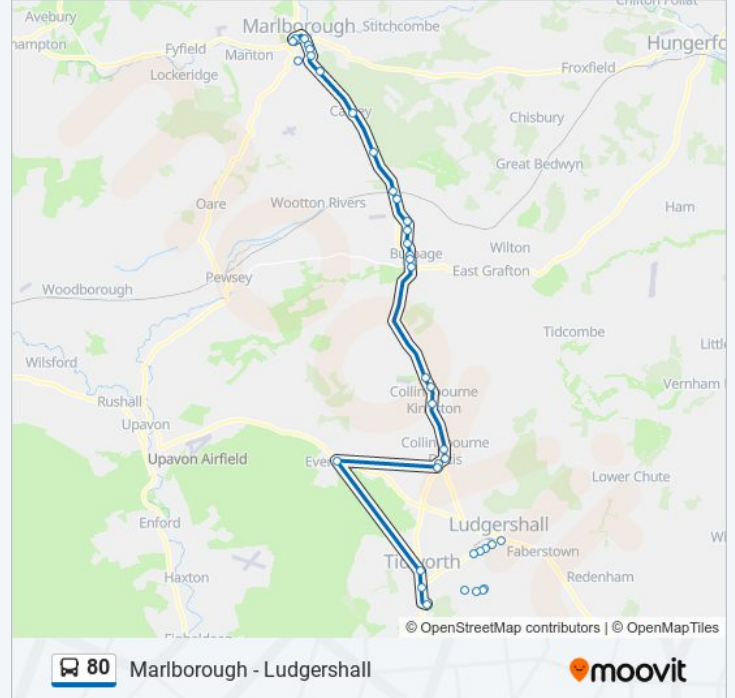

80 bus Info

Direction: Marlborough

Stops: 34

Trip Duration: 37 min

Line Summary:

High Street, Collingbourne Ducis

The Barlycorn, Collingbourne Kingston

Bus Shelter, Aughton

The Wharf, Burbage

Wootton Rivers Turn, Cadley

Bus Shelter, Cadley

Postern Hill, Marlborough

Business Park, Marlborough

Old Council Depot, Marlborough

Savernake Court, Marlborough

Five Alls Court, Marlborough

Lloyds Bank, Marlborough

Direction: Tidworth

27 stops

[VIEW LINE SCHEDULE](#)

Ladbrokes, Marlborough

St Johns School, Marlborough

Lloyds Bank, Marlborough

Five Alls Court, Marlborough

80 bus Info

Direction: Tidworth

Stops: 27

Trip Duration: 33 min
Line Summary:

The Wharf, Burbage

Durley Turn, Burbage

Three Horeshoes, Stibb Green

Three Horseshoes, Stibb Green