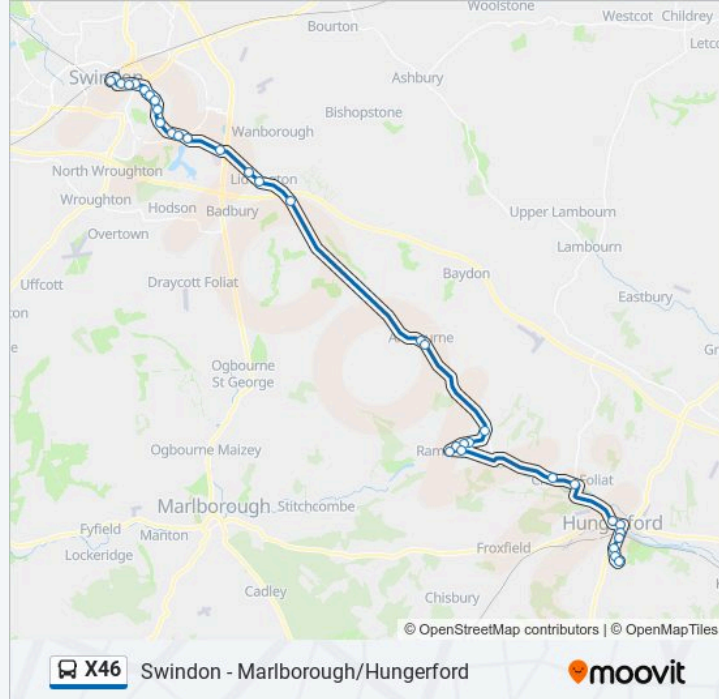

### Direction: Hungerford

34 stops

[VIEW LINE SCHEDULE](#)

Bus Station, Swindon  
Corporation Street, Swindon  
Spring Gardens, Swindon  
Fire Station, Swindon  
Ambulance Station, Swindon  
Russell Walk, Walcot East  
Sussex Place, Walcot East  
New College, Park North  
Kirby Close, Park South  
Berrington Road, Lawn  
Ripon Way, Park South  
Coate Water, Coate  
Sun Inn, Coate  
Great Western Hospital, Common Head  
Purley Road, Liddington  
Liddington Turn, Liddington  
Foxhill Turn, Foxhill  
The Pond, Aldbourne  
Claridge Close, Aldbourne  
Old Smithy, Whittonditch  
Halfway Lane, Ramsbury

### X46 bus Info

**Direction:** Hungerford

**Stops:** 34

**Trip Duration:** 45 min

**Line Summary:**

Telephone Box, Ramsbury

Crown And Anchor, Ramsbury

Bell Inn, Ramsbury

Bulpit Lane, Hungerford

Priory Avenue Foot, Hungerford

**Direction: Swindon**

32 stops

[VIEW LINE SCHEDULE](#)

Library, Hungerford

Canal Bridge, Hungerford

Charnham Lane, Hungerford

**X46 bus Info**

**Direction:** Swindon

**Stops:** 32

**Trip Duration:** 45 min

**Line Summary:**

Liddington Turn, Liddington

Purley Road, Liddington

Great Western Hospital, Common Head