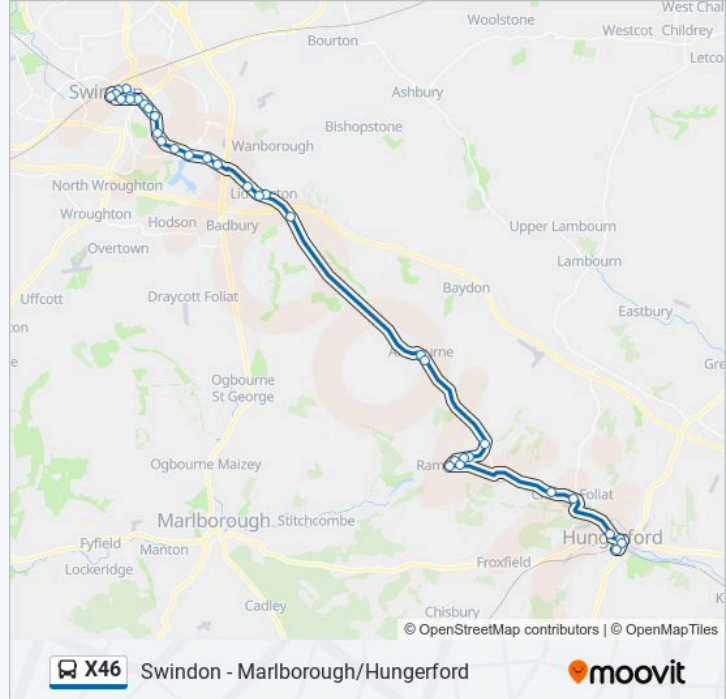

Bulpit Lane, Hungerford

Priory Avenue Foot, Hungerford

**Direction: Swindon**

32 stops

[VIEW LINE SCHEDULE](#)

Library, Hungerford

Canal Bridge, Hungerford

Charnham Lane, Hungerford

**X46 bus Info**

**Direction:** Swindon

**Stops:** 32

**Trip Duration:** 45 min

**Line Summary:**

Liddington Turn, Liddington

Purley Road, Liddington

Great Western Hospital, Common Head

Coate Village, Coate

Sun Inn, Coate

Ripon Way, Park South

Berrington Road, Lawn

Kirby Close, Park South

New College, Park North

Sussex Place, Walcot East

Russell Walk, Walcot East

Ambulance Station, Swindon

County Ground, Swindon

County Road Corner, Swindon

Gladstone Street, Swindon

Bus Station, Swindon

X46 bus time schedules and route maps are available in an offline PDF at [moovitapp.com](https://moovitapp.com). Use the Moovit App to see live bus times, train schedule or subway schedule, and step-by-step directions for all public transit in South West.