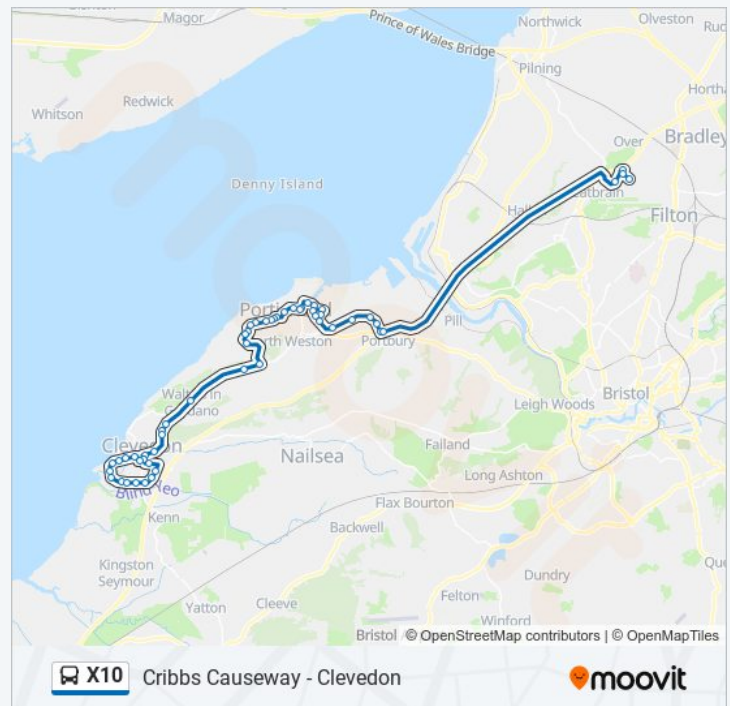

X10 bus Info

Direction: Cribbs Causeway

Stops: 54

Trip Duration: 63 min

Line Summary:

Avon Way, Portishead And North Weston

Channel View Road, Portishead And North Weston

Downside, Portishead