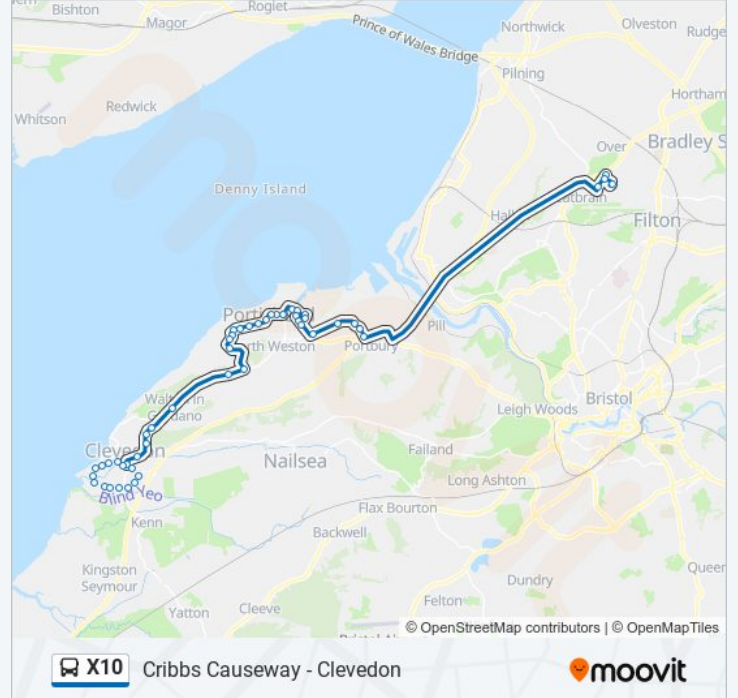

Conygar Close, Walton St Mary

Clevedon School, Walton St Mary

All Saints Lane, Clevedon

Clevedon Health Centre, Clevedon

Triangle, Clevedon

Beaconsfield Road, Clevedon

Yeo Moor School, Clevedon

Somerton Road, Clevedon

Chard Road, Clevedon

Tesco, Clevedon

The Crab Apple, Clevedon

Strode Road, Clevedon

Westerleigh Road, Clevedon

Saltings Close, Clevedon

Salthouse Fields, Clevedon

Knowles Road, Clevedon

West Way, Clevedon

Curzon Cinema, Clevedon

Great Western Road, Clevedon

Triangle, Clevedon

X10 Cribbs Causeway - Clevedon

Direction: Cribbs Causeway

54 stops

[VIEW LINE SCHEDULE](#)

X10 bus Info

Direction: Cribbs Causeway

Stops: 54

Trip Duration: 63 min

Line Summary:

Avon Way, Portishead And North Weston

Channel View Road, Portishead And North Weston

Downside, Portishead