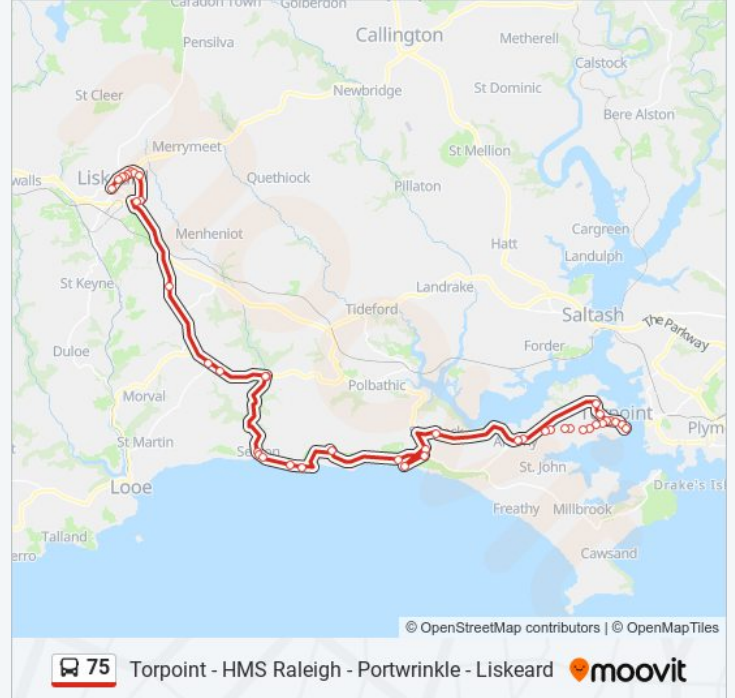

Church, Downderry

Broads Yard, Downderry

Sea Front, Seaton

The Car Park, Seaton

Outside Jazmin, Seaton

West End Cottages, Hessenford

Opposite the Old Mill, Hessenford

Shortacross Farm, Widegates

Harding Meadow, Widegates

Horningtops Cross, Horningtops

Morrisons, Liskeard

Charter Way Morrisons, Liskeard

Pengover Road, Addington

Dental Centre, Liskeard

Callington Rd Roundabout, Liskeard

Miners Meadow, Liskeard

Belgrave Terrace, Liskeard

Addington, Liskeard

Cornwall Council Offices, Liskeard

Post Office, Liskeard

Direction: Torpoint

40 stops

[VIEW LINE SCHEDULE](#)

Lloyds Bank, Liskeard

Cornwall Council Offices, Liskeard

Addington, Liskeard

Belgrave Terrace, Liskeard

Miners Meadow, Liskeard

Callington Rd Roundabout, Liskeard

Dental Centre, Liskeard

Charter Way, Addington

Quimperle Way, Liskeard

75 bus Time Schedule

Torpoint Route Timetable:

Sunday	Not Operational
Monday	07:25 - 16:48
Tuesday	07:25 - 16:48
Wednesday	07:25 - 16:48
Thursday	07:25 - 16:48
Friday	07:25 - 16:48
Saturday	07:25 - 16:48

75 bus Info

Direction: Torpoint

Stops: 40