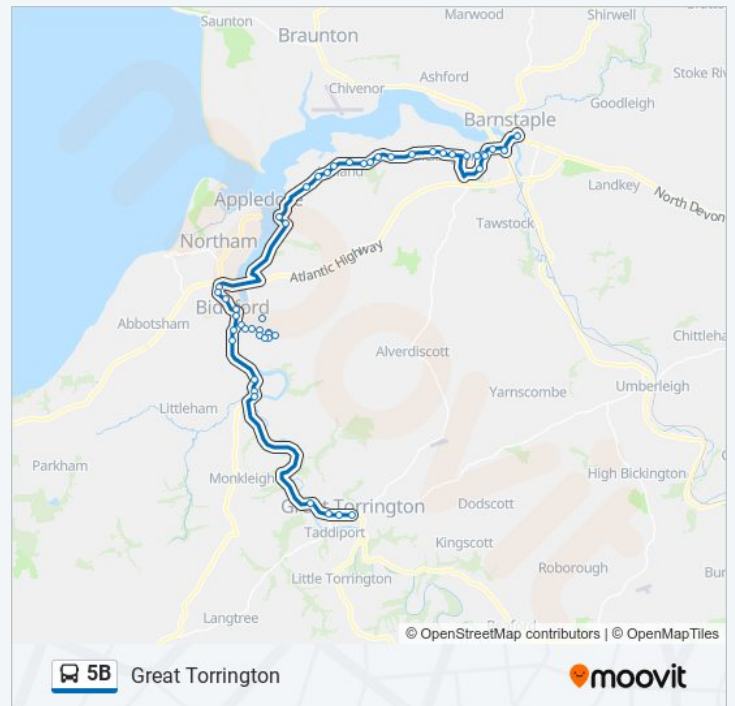

5B bus Info

Direction: Barnstaple

Stops: 41

Trip Duration: 48 min

Line Summary:

Pottery Lane, Lower Yelland

Post Office, Yelland

Allenstyle, Yelland

Direction: Great Torrington

35 stops

[VIEW LINE SCHEDULE](#)

Bus Station, Barnstaple

Rail Station, Barnstaple

High Wall, Sticklepath

Wrey Arms, Sticklepath

Bickington Road, Roundswell

5B bus Info

Direction: Great Torrington

Stops: 35

Trip Duration: 49 min

Line Summary:

New Inn, Fremington

Beechfield, Fremington

Beechfield Road, Fremington

Old Coach House, Landcross

Church, Landcross

Old Railway Station, Great Torrington

Torr ridge View, Great Torrington

New Street, Great Torrington

Opposite Church, Great Torrington

5B bus time schedules and route maps are available in an offline PDF at moovitapp.com. Use the Moovit App to see live bus times, train schedule or subway schedule, and step-by-step directions for all public transit in South West.