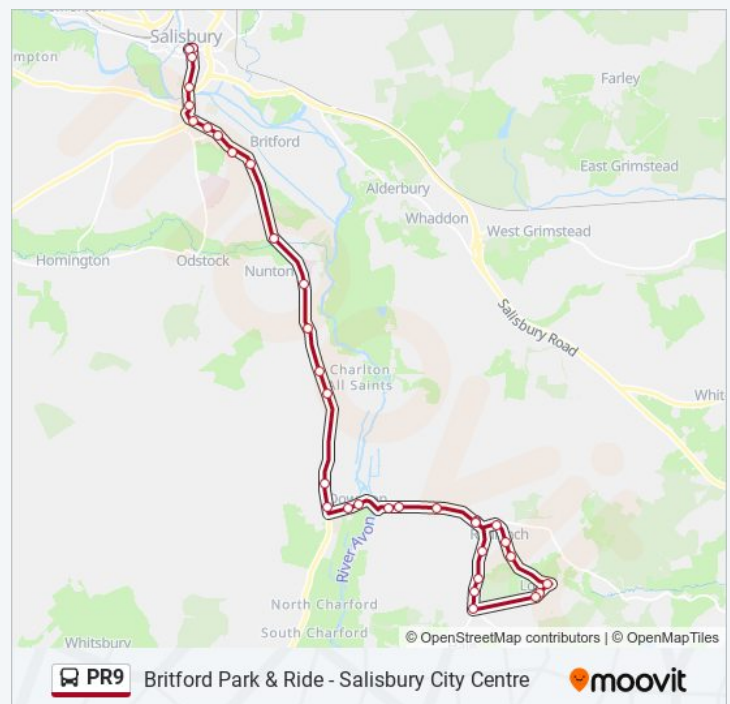

Quavey End, Redlynch

Princes Hill, Redlynch

Morgans Vale Corner, Morgans Vale

Direction: Salisbury

32 stops

[VIEW LINE SCHEDULE](#)

Morgans Vale Corner, Morgans Vale

St Birinus Road, Woodfalls

Rowbarrow, Salisbury

Bp Garage, Salisbury

New Bridge Road, Salisbury

PR9 bus Time Schedule

Salisbury Route Timetable:

Sunday	Not Operational
Monday	07:37 - 18:37
Tuesday	07:37 - 18:37
Wednesday	07:37 - 18:37
Thursday	07:37 - 18:37
Friday	07:37 - 18:37
Saturday	08:07 - 18:37

PR9 bus Info

Direction: Salisbury

Stops: 32

Trip Duration: 8 min

Line Summary:

St Osmunds School, Salisbury

Catherine Street, Salisbury

New Canal, Salisbury