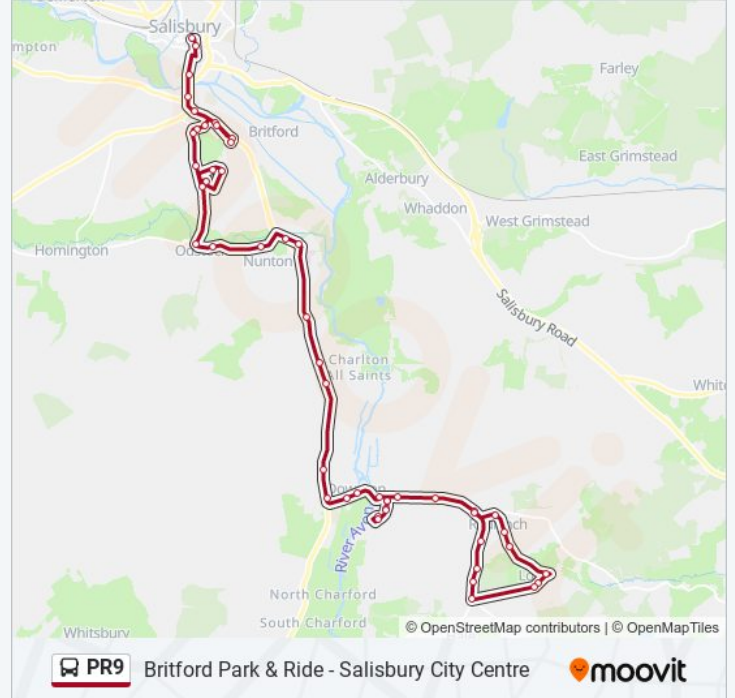

PR9 bus Info

Direction: Britford

Stops: 8

Trip Duration: 9 min

Line Summary:

Direction: Morgans Vale

50 stops

[VIEW LINE SCHEDULE](#)

St Birinus Road, Woodfalls

Slab Lane, Woodfalls

Pineview Close, Woodfalls

Woodfalls Cross, North Charford

Loosehanger, Lover

St Mary's Close, Lover

St Mary's Church, Lover

Goggs Lane, Redlynch

Quavey End, Redlynch

Princes Hill, Redlynch

Morgans Vale Corner, Morgans Vale

Direction: Salisbury

32 stops

[VIEW LINE SCHEDULE](#)

Morgans Vale Corner, Morgans Vale

St Birinus Road, Woodfalls