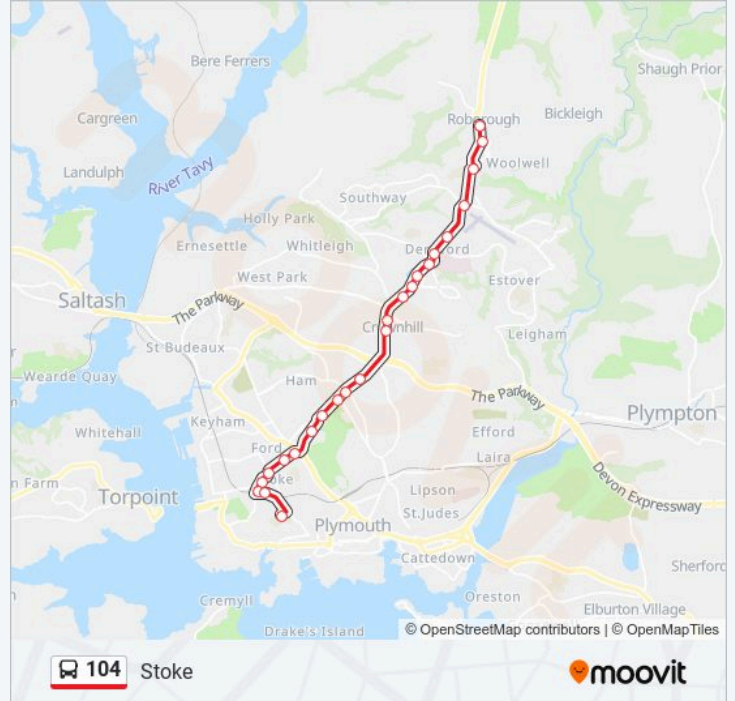

Milehouse Road West, Milehouse

Ford Hill Top, Stoke

Stoke Village, Stoke

Devonport Road Railway Bridge, Stoke

Garfield Terrace, Stoke

Paradise Road Dhs Boys, Stoke

104 bus time schedules and route maps are available in an offline PDF at moovitapp.com. Use the Moovit App to see live bus times, train schedule or subway schedule, and step-by-step directions for all public transit in South West.

© 2024 Moovit - All Rights Reserved