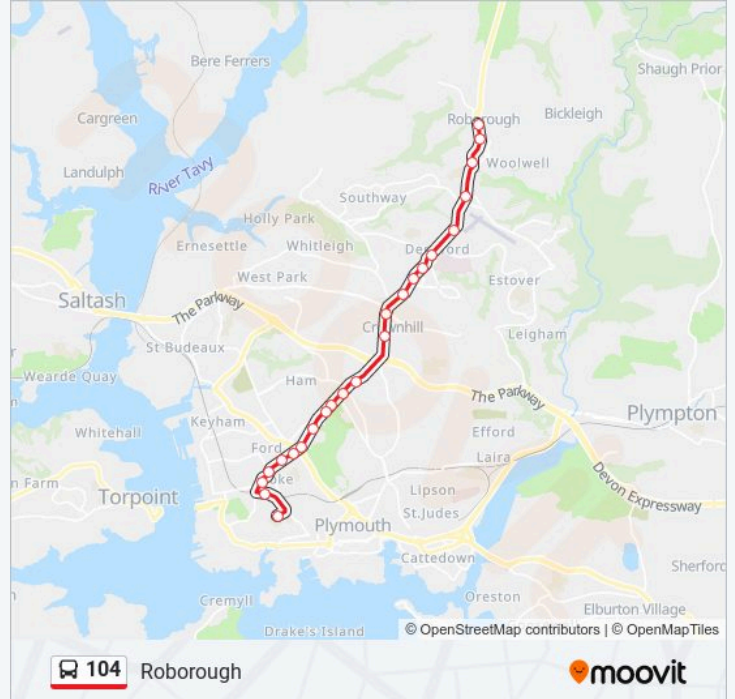

 104

Roborough

Get The App

The 104 bus line (Roborough) has 2 routes. For regular weekdays, their operation hours are:

(1) Roborough: 15:35(2) Stoke: 08:00

Use the Moovit App to find the closest 104 bus station near you and find out when is the next 104 bus arriving.

Direction: Roborough

23 stops

[VIEW LINE SCHEDULE](#)

- Paradise Road Dhs Boys, Stoke
- Colingwood Road, Stoke
- Indian Inn, Stoke
- Stoke Ford Hill, Stoke
- Milehouse Road West, Milehouse
- Milehouse Road East, Milehouse
- Outland Road Church, Milehouse
- Segrave Road, Milehouse
- Dhs Girls, Peverell
- Onslow Road, Peverell
- Outland Road, Peverell
- St Erth Road, Hartley
- St Boniface College, Manadon
- Crownhill Low Level, Crownhill
- Crownhill Fort, Crownhill
- Tavistock Road, Crownhill
- Windsor House, Derriford
- Tavistock Road, Derriford
- Powisland Drive, Derriford
- George Hotel, Southway
- Woolwell Roundabout, Widewell

Trip Duration: 40 min

Line Summary:

Roborough Footbridge, Belliver

Roborough By-Pass, Roborough

Direction: Stoke

24 stops

[VIEW LINE SCHEDULE](#)

Roborough Bypass, Roborough

Direction: Stoke

Stops: 24

Trip Duration: 40 min

Line Summary:

Milehouse Road West, Milehouse

Ford Hill Top, Stoke

Stoke Village, Stoke

Devonport Road Railway Bridge, Stoke