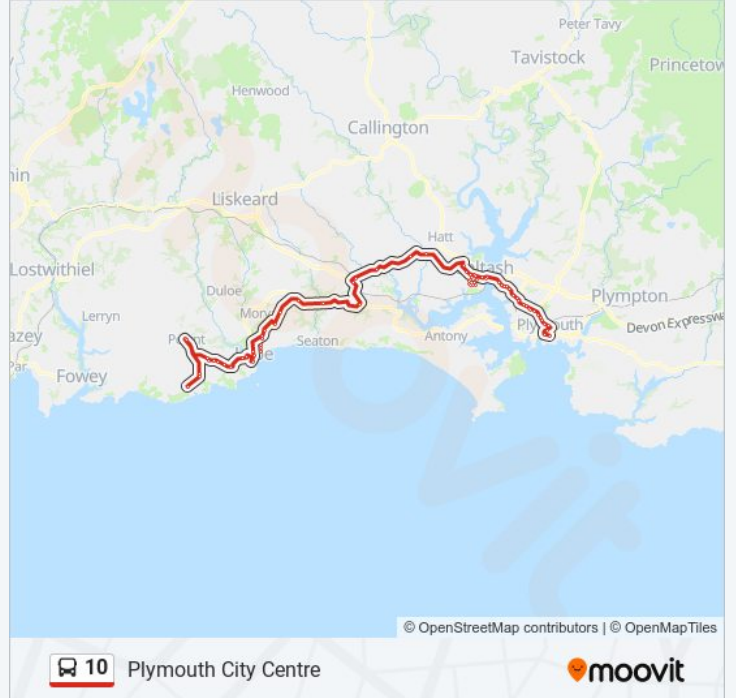

### Direction: Plymouth City Centre

71 stops

[VIEW LINE SCHEDULE](#)

- Crumplehorn, Polperro
- Killigarth Turn, Polperro
- Sea View Holiday Village, Polperro
- Barcelona Cross, West Watergate
- West Wayland Holiday Park, Barcelona
- Looe Valley Touring Park, Tencreek
- Waylands Farm Holiday Cottages, Tencreek
- Waylands, Tencreek
- Tregarrick Court, West Looe
- Downs Road, West Looe
- The Square, West Looe
- Fire Station, West Looe
- Bridge, Looe
- Railway Station, Looe
- The Rectory, St Martin
- Barbican Road, Looe
- New Barbican Farm, Looe
- Primary School, Looe
- The Barbican Inn, Looe
- Barbican Road, Looe
- The Rectory, St Martin
- Barbican Road Junction, St Martin

### 10 bus Info

**Direction:** Plymouth City Centre

**Stops:** 71

**Trip Duration:** 100 min

**Line Summary:**

Looe Bay Holiday Park, Looe  
Tregoad Park Site, Looe  
Bindown Court, No Mans Land  
Shortacross Farm, Widegates  
The Old Mill, Hessenford  
Copley Arms, Hessenford  
A374 A387 Junction, Polbathic  
Kernow Mill, Trerulefoot  
Polmarkyn Farm, Trerulefoot  
Brick Shelter, Tideford  
Foot Bridge, Landrake  
Junction, Notter Bridge  
Gilston Road Junction, Burraton  
Co-Op Funeral Service, Burraton  
Callington Road Fire Station, Saltash  
Castlemead Drive, Saltash  
Hawthorns, Saltash  
Cornwall College, Saltash  
Church Road, St Stephens  
St Stephens Road, St Stephens  
Wearde Road, Wearde  
Broad Walk, Wearde  
Beatrice Avenue, Wearde  
St Stephens Road, Wearde  
Windmill Hill, Wearde  
Fore Street Top, Saltash  
Fore Street Bottom, Saltash  
Slip Road, Saltash  
Mackenzie Place, St Budeaux  
Stanhope Road, St Budeaux  
Saltburn Road, St Budeaux  
St Paul's Church, St Budeaux  
St Budeaux Square 2, St Budeaux

Milehouse Central Park, Milehouse

Cuffe Road, Milehouse

De La Hay Avenue, Pennycomequick

Pilgrims Mews, Pennycomequick

Railway Station, Plymouth

Western Approach Flats, Plymouth City Centre

Western Approach, Plymouth City Centre