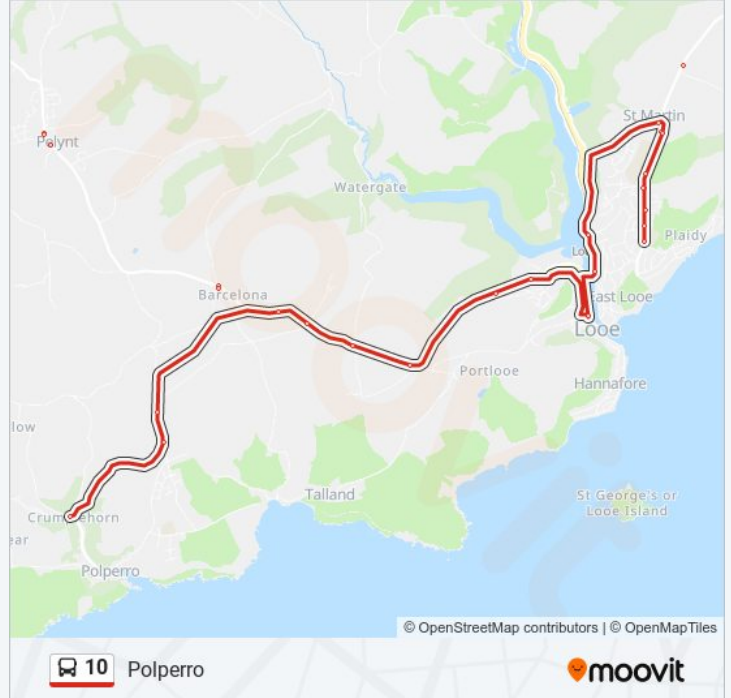

### Direction: Polperro

60 stops

[VIEW LINE SCHEDULE](#)

Royal Parade A7, Plymouth City Centre

Western Approach, Plymouth City Centre

Pilgrim Primary, Plymouth City Centre

North Cross, Plymouth City Centre

Railway Station, Plymouth

### 10 bus Info

**Direction:** Polperro

**Stops:** 60

**Trip Duration:** 90 min

**Line Summary:**

Saltash Road, Camels Head  
Camels Head Dockyard, Camels Head  
Harbour Avenue, Camels Head  
St Budeaux Square 1, St Budeaux  
St Paul's Church, St Budeaux  
Saltburn Road, St Budeaux  
Stanhope Road, St Budeaux  
Mackenzie Place, St Budeaux  
Fore Street Bottom, Saltash  
Fore Street Top, Saltash  
Callington Road St. Annes, Saltash  
Callington Road Football Stadium, Saltash  
Frith Road, Saltash  
Co-Op Funeral Service, Burraton  
Gilston Road Junction, Burraton  
Junction, Notter Bridge  
Foot Bridge, Landrake  
Quay Road, Tideford  
Polmarkyn Farm, Trerulefoot  
Kernow Mill, Trerulefoot  
A374 A387 Junction, Polbathic  
Opposite Copley Arms, Hessenford  
Opposite the Old Mill, Hessenford  
Shortacross Farm, Widegates  
Opposite Bindown Court, No Mans Land  
Tregoad Park Site, Looe  
Looe Bay Holiday Park, Looe  
The Rectory, St Martin  
Barbican Road, Looe  
New Barbican Farm, Looe  
Primary School, Looe  
The Barbican Inn, Looe  
Barbican Road, Looe

The Rectory, St Martin

Barbican Road Junction, St Martin

Railway Station, Looe

Bridge, Looe

Fire Station, West Looe

Downs Road, West Looe

Junction Goonwartha Road, West Looe

Waylands, Tencreek

### Direction: West Looe

44 stops

[VIEW LINE SCHEDULE](#)

Royal Parade A7, Plymouth City Centre

Western Approach, Plymouth City Centre

Pilgrim Primary, Plymouth City Centre

North Cross, Plymouth City Centre