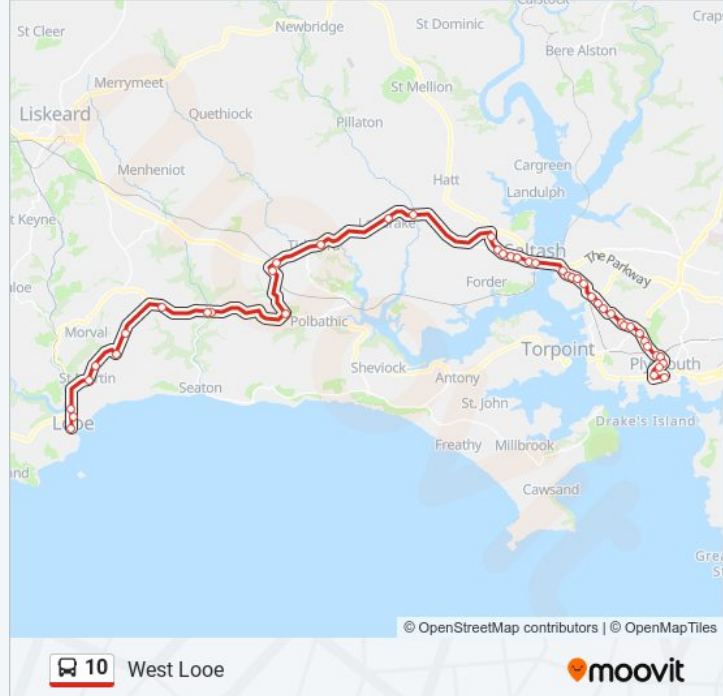

Harbour Avenue, Camels Head

St Budeaux Square 1, St Budeaux

St Paul's Church, St Budeaux

Saltburn Road, St Budeaux

Stanhope Road, St Budeaux

Mackenzie Place, St Budeaux

Fore Street Bottom, Saltash

Fore Street Top, Saltash

Callington Road St. Annes, Saltash

Callington Road Football Stadium, Saltash

Frith Road, Saltash

Co-Op Funeral Service, Burraton

Gilston Road Junction, Burraton

Junction, Notter Bridge

Foot Bridge, Landrake

Quay Road, Tideford

Polmarkyn Farm, Trerulefoot

Kernow Mill, Trerulefoot

A374 A387 Junction, Polbathic

Opposite Copley Arms, Hessenford

Opposite the Old Mill, Hessenford

Shortacross Farm, Widegates

Opposite Bindown Court, No Mans Land

Tregoad Park Site, Looe

Looe Bay Holiday Park, Looe

Barbican Road Junction, St Martin

Railway Station, Looe

Bridge, Looe

Fire Station, West Looe

10 bus time schedules and route maps are available in an offline PDF at moovitapp.com. Use the [Moovit App](#) to see live bus times, train schedule or subway schedule, and step-by-step directions for all public transit in South West.

Check Live Arrival Times