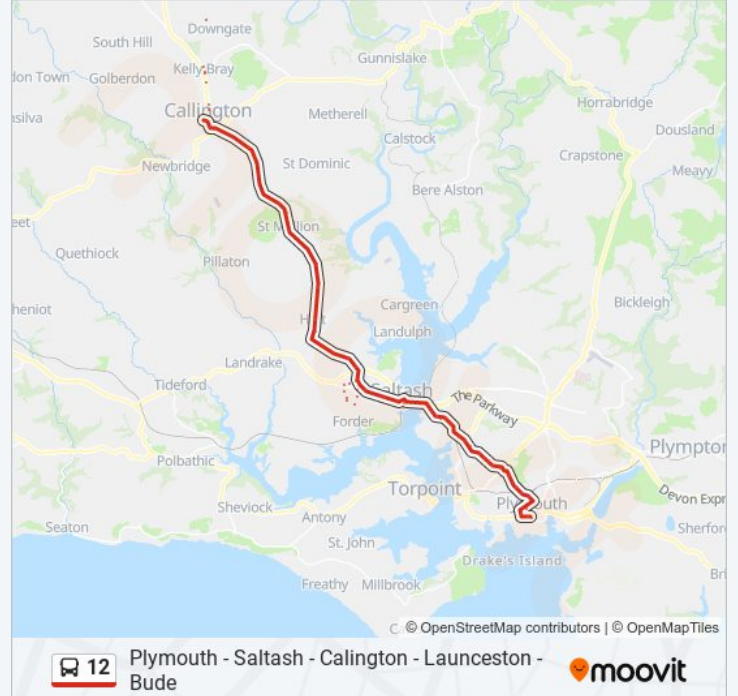

Church, Little Comfort

Landue Bridge, Lezant

The Springer Spaniel, Treburley

Penpill, Venterdon

Duchy College Entrance, Stoke Climsland

Duck Pond, Stoke Climsland

Recreation Ground, Stoke Climsland

Duchy College, Stoke Climsland