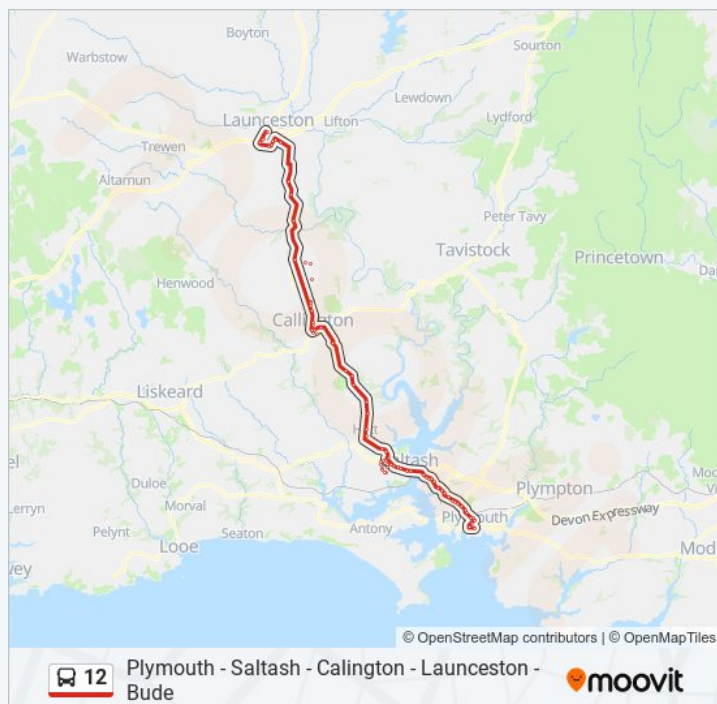

12 bus Info

Direction: Launceston

Stops: 73

Trip Duration: 82 min

Line Summary:

The Court, Latchbrook

Yellow Tor Road, Latchbrook

Sycamore Road, Latchbrook