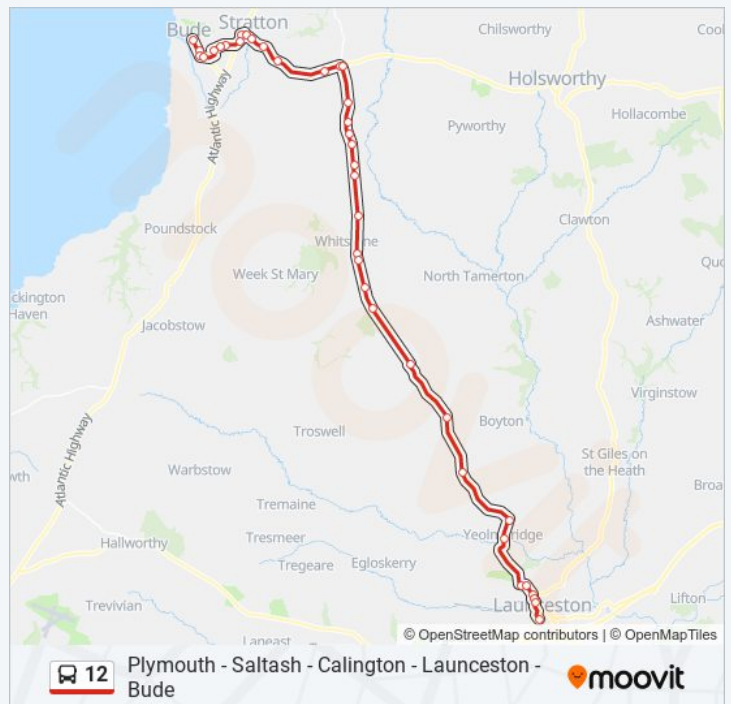

St Stephens Community Academy, St Stephens

Broad Park, Newport

Spar Shop, Newport

Newport Industrial Estate Entrance, Newport

Westgate Street, Launceston

12 bus Info

Direction: Launceston

Stops: 38

Trip Duration: 50 min

Line Summary:

Direction: Launceston

73 stops

[VIEW LINE SCHEDULE](#)

Royal Parade, Plymouth City Centre
Western Approach, Plymouth City Centre
Pilgrim Primary, Plymouth City Centre
North Cross, Plymouth City Centre
Railway Station, Plymouth
Pennycomequick
Earls Acre, Pennycomequick
Alma Road, Milehouse
Milehouse Alma Road, Milehouse
Queens House, Ford
Alexandra Road, North Prospect
Wolseley Road Shops, North Prospect
North Down Crescent, North Prospect
Saltash Road, Camels Head
Camels Head Dockyard, Camels Head
Harbour Avenue, Camels Head
St Budeaux Square 1, St Budeaux
St Paul's Church, St Budeaux
Saltburn Road, St Budeaux
Stanhope Road, St Budeaux
Mackenzie Place, St Budeaux
Fore Street Bottom, Saltash
Fore Street Top, Saltash
Callington Road St. Annes, Saltash
Callington Road Football Stadium, Saltash
Frith Road, Saltash
Co-Op Funeral Service, Burraton
Taylor Road, Burraton
Grenfell Gardens, Burraton
Elm Cottages, Burraton