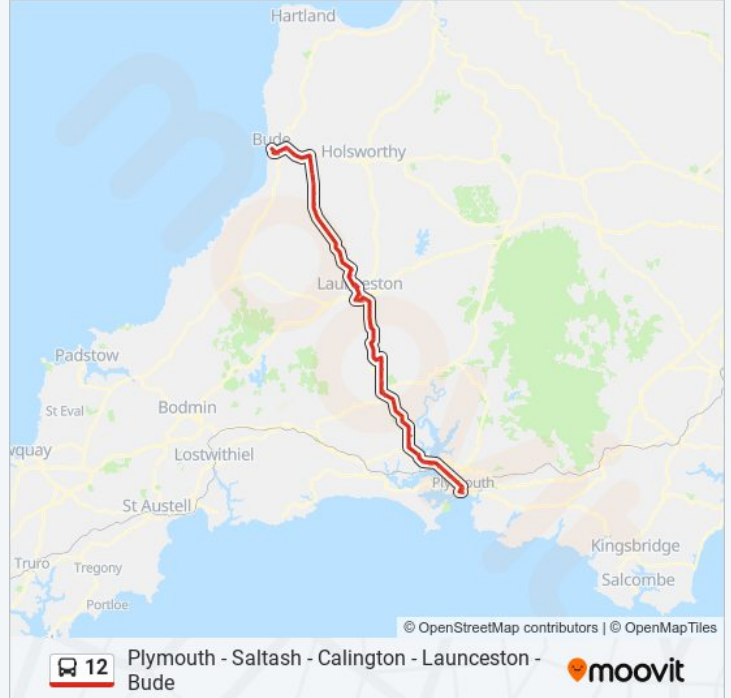

12 bus Info

Direction: Bude

Stops: 98

Trip Duration: 132 min

Line Summary:

Fore Street Bottom, Saltash
Fore Street Top, Saltash
Callington Road St. Annes, Saltash
Callington Road Football Stadium, Saltash
Frith Road, Saltash
Co-Op Funeral Service, Burraton
Gilston Road Junction, Burraton
Carkeel Barns, Carkeel
Trelanka, Carkeel
The Cardinals Hatt, Hatt
Garage, Hatt
Ellbridge Turn, Hatt
Junction, Paynters Cross
The Old Post Office, St Mellion
St Mellion Golf Club, St Mellion
Vernigo Roundabout, St Mellion
Dupath Well Turn, Ashton
Southern Road, Callington
Primary School, Callington
New Road, Callington
Urban Terrace, Callington
Bowling Green, Callington
Isacombe Oaks, Kelly Bray
Post Office, Kelly Bray
The Swingletree, Kelly Bray
Parsons Green, Kelly Bray
Downgate Turn, Downgate
Recreation Ground, Stoke Climsland
Duchy College Entrance, Stoke Climsland
Penpill, Venterdon
The Springer Spaniel, Treburley
Landue Bridge, Lezant
Church, Little Comfort