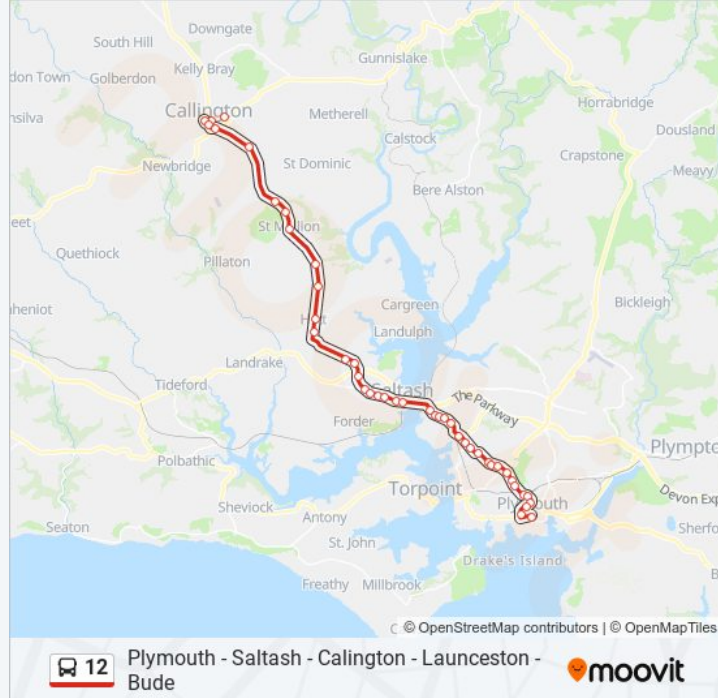

Vernigo Roundabout, St Mellion

Dupath Well Turn, Ashton

Southern Road, Callington

Primary School, Callington

New Road, Callington

Direction: Launceston

38 stops

[VIEW LINE SCHEDULE](#)