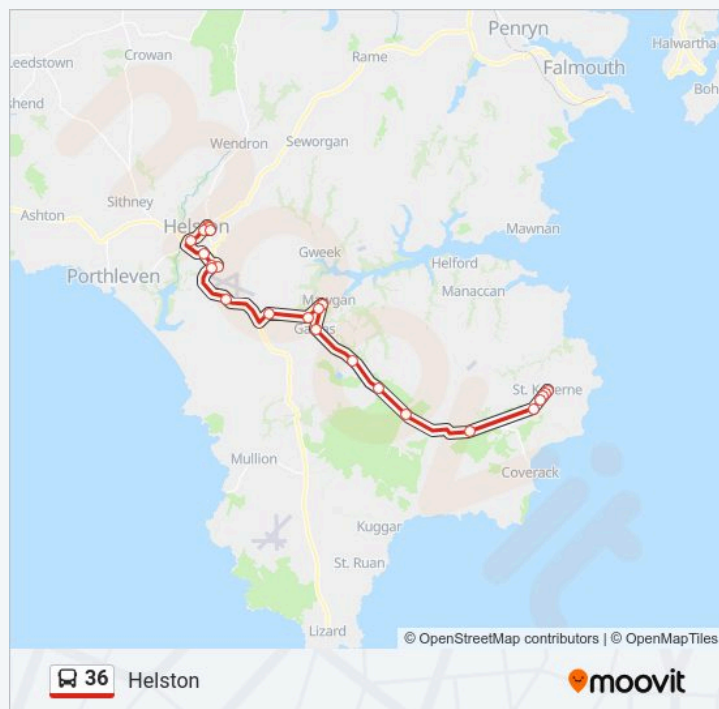

Line Summary:

Direction: Helston

52 stops

36 bus Time Schedule

Helston Route Timetable:

Railway Station, Truro
 Frances Street, Truro
 Museum, Truro
 Boscawen Street, Truro
 Bus Station, Truro
 Lander Monument, Truro
 High School, Truro
 Merchant House, Truro
 Bus Shelter, Playing Place
 Caravan Park, Carnon Downs
 Gig Lane, Carnon Downs
 Bus Shelter, Carnon Downs
 Old Carnon Hill, Carnon Downs
 Wellington Place, Carnon Downs
 Devoran Lane, Devoran
 Church, Devoran
 Old Devoran School, Devoran
 Carclew Terrace, Devoran
 Greenbank Road, Devoran
 Creek Cottage, Carnon Downs
 Penvale, Carnon Downs
 Railway Station, Perranwell Station
 Chapel, Perranwell
 Royal Oak, Perranwell Station
 West Moor Crescent, Perranwell Station
 School House, Perranwell
 Perrandown Crossroads, Perranarworthal
 Postbox Pelean Cross, Ponsanooth
 Jamore Farm, Ponsanooth
 Boarding Kennels, Stithians
 Postbox, Stithians