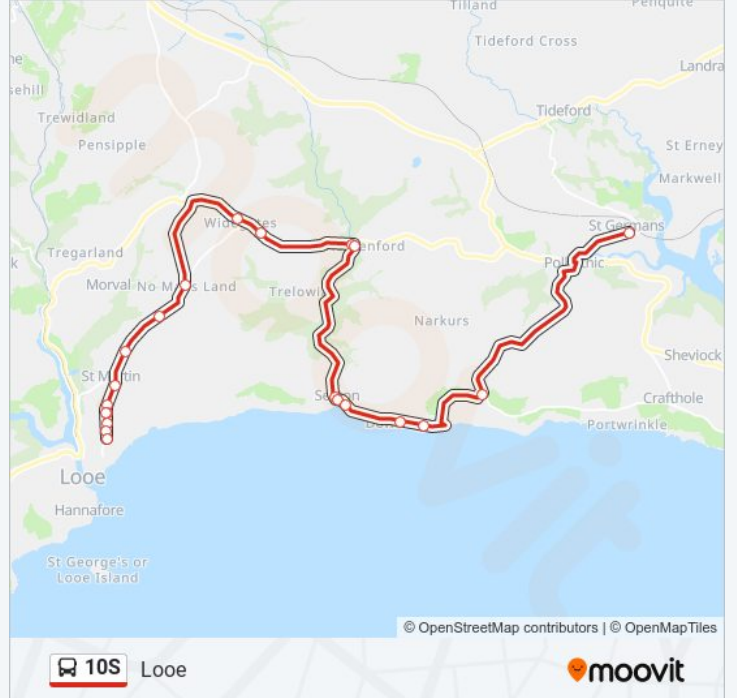

Looe

Get The App

The 10S bus line (Looe) has 2 routes. For regular weekdays, their operation hours are:

(1) Looe: 07:46(2) St Germans: 15:20

Use the Moovit App to find the closest 10S bus station near you and find out when is the next 10S bus arriving.

**Direction: Looe**

21 stops

[VIEW LINE SCHEDULE](#)

- Rail Station, St Germans
- Tregunnus Lane, Downderry
- Church, Downderry
- Broads Yard, Downderry
- Sea Front, Seaton
- The Car Park, Seaton
- Outside Jazmin, Seaton
- West End Cottages, Hessenford
- Opposite the Old Mill, Hessenford
- Shortacross Farm, Widegates
- Harding Meadow, Widegates
- Opposite Bindown Court, No Mans Land
- Tregoad Park, Looe
- Looe Bay Holiday Park, Looe
- The Rectory, St Martin
- Barbican Road, Looe
- New Barbican Farm, Looe
- Primary School, Looe
- The Barbican Inn, Looe
- Barbican Road, Looe
- Looe Community Academy, Looe

**10S bus Time Schedule**

Looe Route Timetable:

Sunday	Not Operational
Monday	07:46
Tuesday	07:46
Wednesday	07:46
Thursday	07:46
Friday	07:46
Saturday	Not Operational

**10S bus Info**

**Direction:** Looe

**Stops:** 21

**Trip Duration:** 44 min

**Line Summary:**

**Direction: St Germans**

17 stops

[VIEW LINE SCHEDULE](#)

- Looe Community Academy, Looe
- The Rectory, St Martin
- Barbican Road Junction, St Martin
- Looe Bay Holiday Park, Looe
- Tregoad Park, Looe
- Bindown Court, No Mans Land
- Harding Meadow, Widegates
- Moorview Road, Widegates
- Shortacross Farm, Widegates
- The Old Mill, Hessenford
- Opposite West End Cottages, Hessenford
- The Car Park, Seaton
- Sea Front, Seaton
- Broads Yard, Downderry
- Church, Downderry
- Tregunnus Lane, Downderry
- Rail Station, St Germans