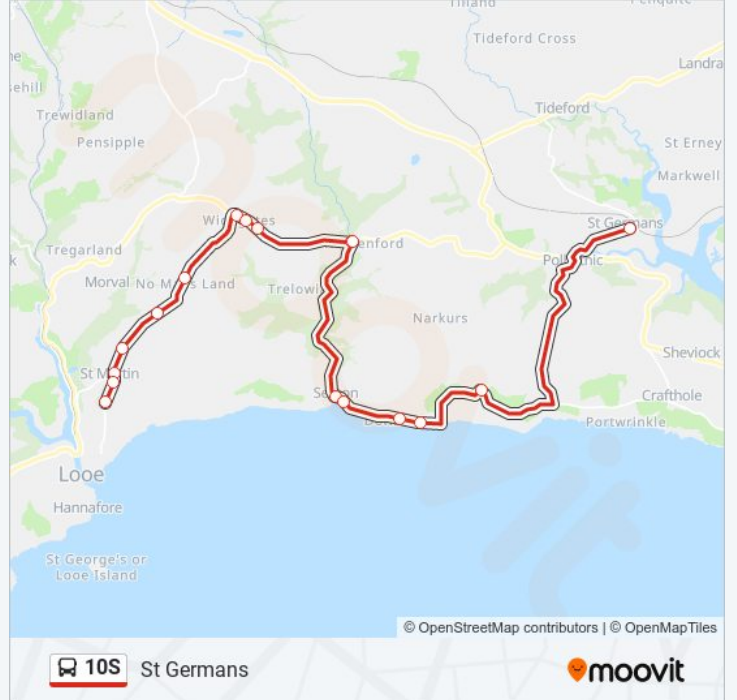

Looe

Get The App

The 10S bus line (Looe) has 2 routes. For regular weekdays, their operation hours are:

(1) Looe: 07:46(2) St Germans: 15:20

Use the Moovit App to find the closest 10S bus station near you and find out when is the next 10S bus arriving.

**Direction: Looe**

21 stops

[VIEW LINE SCHEDULE](#)

- Rail Station, St Germans
- Tregunnus Lane, Downderry
- Church, Downderry
- Broads Yard, Downderry
- Sea Front, Seaton
- The Car Park, Seaton
- Outside Jazmin, Seaton
- West End Cottages, Hessenford
- Opposite the Old Mill, Hessenford
- Shortacross Farm, Widegates
- Harding Meadow, Widegates
- Opposite Bindown Court, No Mans Land
- Tregoad Park, Looe
- Looe Bay Holiday Park, Looe
- The Rectory, St Martin
- Barbican Road, Looe
- New Barbican Farm, Looe
- Primary School, Looe
- The Barbican Inn, Looe
- Barbican Road, Looe
- Looe Community Academy, Looe

**Trip Duration:** 44 min

**Line Summary:**

**Direction: St Germans**

17 stops

[VIEW LINE SCHEDULE](#)

- Looe Community Academy, Looe
- The Rectory, St Martin
- Barbican Road Junction, St Martin
- Looe Bay Holiday Park, Looe
- Tregoad Park, Looe
- Bindown Court, No Mans Land
- Harding Meadow, Widegates
- Moorview Road, Widegates
- Shortacross Farm, Widegates
- The Old Mill, Hessenford
- Opposite West End Cottages, Hessenford
- The Car Park, Seaton
- Sea Front, Seaton
- Broads Yard, Downderry
- Church, Downderry
- Tregunnus Lane, Downderry
- Rail Station, St Germans

**Stops:** 17

**Trip Duration:** 37 min

**Line Summary:**

10S bus time schedules and route maps are available in an offline PDF at [moovitapp.com](https://moovitapp.com). Use the [Moovit App](#) to see live bus times, train schedule or subway schedule, and step-by-step directions for all public transit in South West.