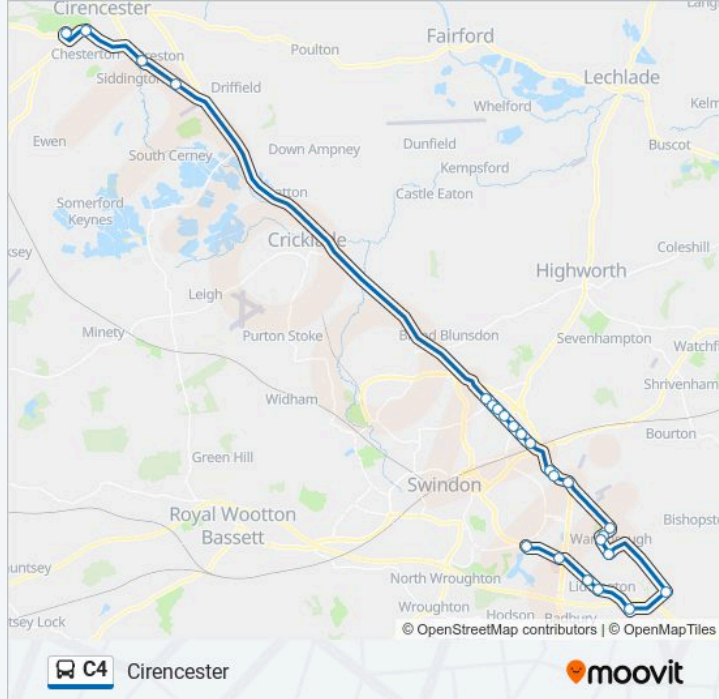

Direction: Cirencester

24 stops

[VIEW LINE SCHEDULE](#)

- Sun Inn, Coate
- Great Western Hospital, Common Head
- Purley Road, Liddington
- Liddington Turn, Liddington
- Foxhill Turn, Foxhill
- Shepherds Rest, Foxhill
- Calley Arms, Wanborough
- Kite Hill Bottom, Wanborough
- College Green, Wanborough
- Brewers Arms, Wanborough
- Lotmead Farm, Covingham
- Wrenswood, Covingham
- Finchdale, Covingham
- Park Street, Lower Stratton
- Jacobs Ladder, Lower Stratton
- The Crown, Lower Stratton
- Windbrook Meadow, Kingsdown
- Kingsdown Gate, Kingsdown
- Kingsdown School, Kingsdown
- Hyde Road, Kingsdown
- Army Barracks, South Cerney

C4 bus Info

Direction: Cirencester

Stops: 24

Trip Duration: 47 min

Line Summary:

Preston Toll Bar, Preston

Hospital, Cirencester

College Grounds (Scholars & Staff Only),
Cirencester

Direction: Coate

28 stops

[VIEW LINE SCHEDULE](#)

College Grounds (Scholars & Staff Only),
Cirencester

Chesterton Lane, Cirencester

Preston Toll Bar, Preston

Army Barracks, South Cerney

Kingsdown Park, Kingsdown

Kingsdown Road, Kingsdown

Kingsdown School, Kingsdown

Kingsdown Gate, Kingsdown

Windbrook Meadow, Kingsdown

Wildern Square, Lower Stratton

The Crown, Lower Stratton

Jacobs Ladder, Lower Stratton

Park Street, Lower Stratton