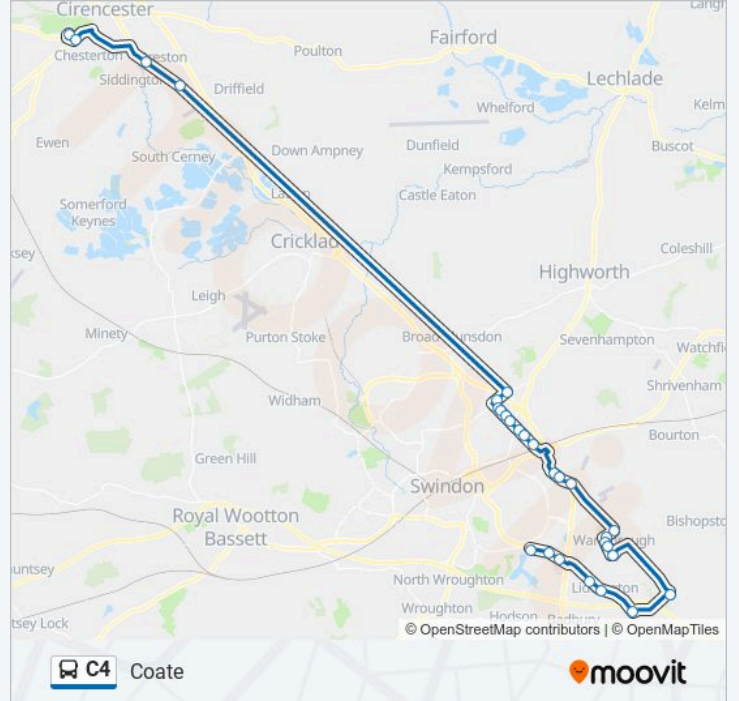

Direction: Coate

28 stops

[VIEW LINE SCHEDULE](#)

College Grounds (Scholars & Staff Only),
Cirencester

Chesterton Lane, Cirencester

Preston Toll Bar, Preston

Army Barracks, South Cerney

Kingsdown Park, Kingsdown

C4 bus Info

Direction: Coate

Stops: 28

Trip Duration: 46 min

Line Summary:

Kite Hill Bottom, Wanborough

Beanlands, Wanborough

Calley Arms, Wanborough

Shepherds Rest, Foxhill

Foxhill Turn, Foxhill

Liddington Turn, Liddington

Purley Road, Liddington

Great Western Hospital, Common Head

Coate Village, Coate

Sun Inn, Coate

C4 bus time schedules and route maps are available in an offline PDF at moovitapp.com. Use the Moovit App to see live bus times, train schedule or subway schedule, and step-by-step directions for all public transit in South West.

© 2024 Moovit - All Rights Reserved