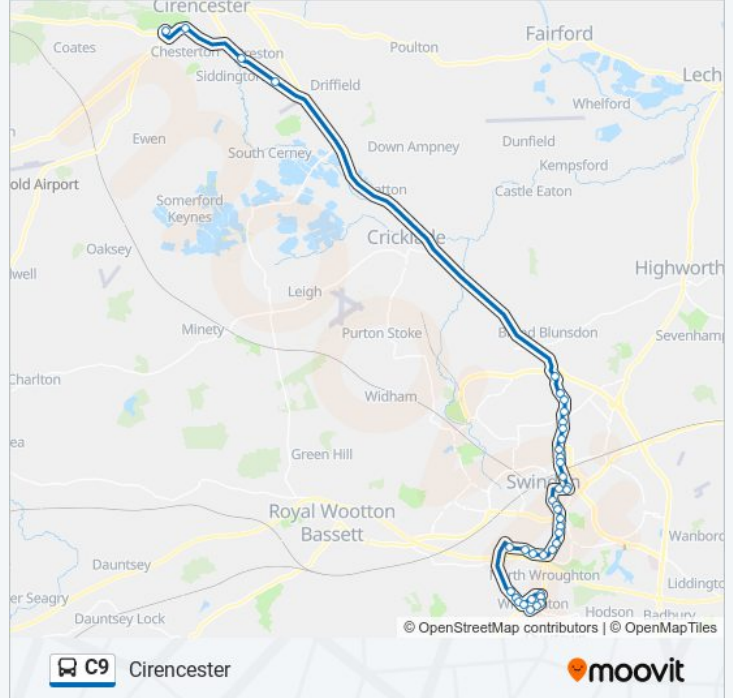

Direction: Cirencester

40 stops

[VIEW LINE SCHEDULE](#)

High Street, Wroughton
Devizes Road, Wroughton
Ridgeway Hospital, Wroughton
Perrys Lane, Wroughton
Berkeley Road, Wroughton
Mill Close, Wroughton
Wharf Road, Wroughton
Edgar Row Close, Wroughton
Bladen Close, Wroughton
Ellingdon Road, Wroughton
Waitrose, Middle Wichel
Offerton Road, East Wichel
Rylane, East Wichel
Collard Close, East Wichel
Tismeads Crescent South, Old Town
Tismeads Crescent North, Old Town
St Margaret's Road, Old Town
Evangelical Church, Old Town
Prospect Place, Old Town
Cannon Street, Old Town
Durham Street, Swindon
Regent Circus, Swindon

Direction: Wroughton

41 stops

[VIEW LINE SCHEDULE](#)

College Grounds (Scholars & Staff Only),
 Cirencester
 Chesterton Lane, Cirencester
 Preston Toll Bar, Preston
 Army Barracks, South Cerney
 Groundwell West, Groundwell
 Grafton Road, Penhill
 Queensfield, Penhill
 Bradley Road, Penhill
 Stratton Crossroads, Pinehurst
 Wheeler Avenue, Pinehurst

Tismeads Crescent North, Old Town

Tismeads Crescent South, Old Town

Collard Close, East Wichel

Rylane, East Wichel

Offerton Road, East Wichel

Waitrose, Middle Wichel

Maunsell Way, Wroughton

Ellingdon Road, Wroughton

Bladen Close, Wroughton

Edgar Row Close, Wroughton

Infants School, Wroughton

High Street, Wroughton

Devizes Road, Wroughton

Ridgeway Hospital, Wroughton

Perrys Lane, Wroughton

Berkeley Road, Wroughton