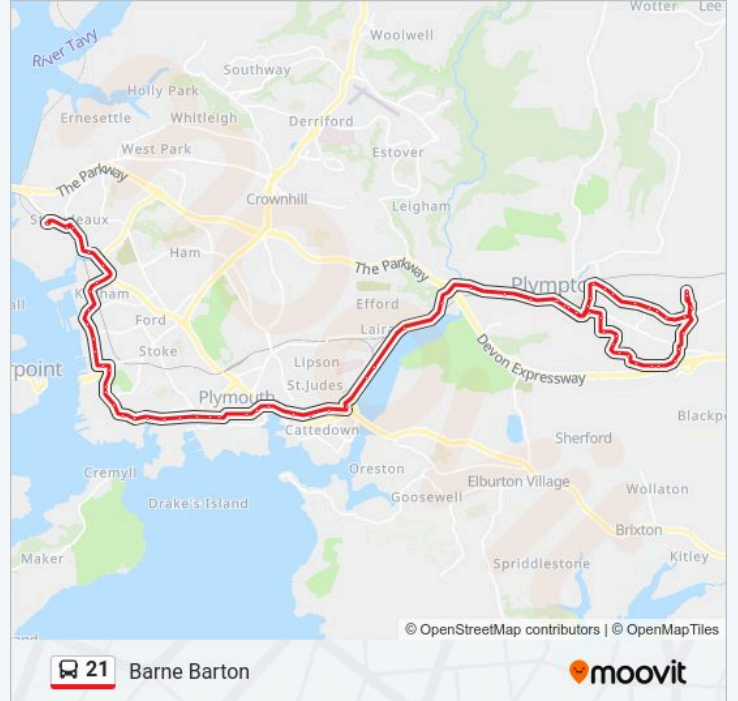

Walkabout, Plymouth City Centre

Pavilions, Plymouth City Centre

Palace Theatre, Stonehouse

Union Street, Stonehouse

Brewery Tap, Stonehouse

Richmond Walk, Stonehouse

Village by the Sea, Mount Wise  
Cumberland Gardens, Mount Wise  
Chapel Street, Devonport  
Granby Way, Devonport  
Washborne Tower, Devonport  
Utc Plymouth, Devonport  
Albert Gate, Devonport  
Keyham Road Flats, Devonport  
Saltash Road, Keyham  
Goschen Centre, Keyham  
Saltash Road, Keyham  
Hms Drake, Keyham  
Wombwell Crescent, Keyham  
Camels Head Dockyard, Camels Head  
Harbour Avenue, Camels Head  
St Budeaux Square 1, St Budeaux  
Ferry Road Station, Barne Barton  
Rennie Avenue, Barne Barton

**Direction: Chaddlewood**

17 stops

[VIEW LINE SCHEDULE](#)

St Mary's Bridge, Plympton  
Plympton Ridgeway, Plympton  
Dark Street Lane, Plympton  
Ridgeway Academy, Plympton  
Ridge Park Road, Plympton  
Glenside Surgey, Plympton  
Parkstone Lane, Plympton  
Westfield, Plympton  
Glen Road Subway, Chaddlewood  
Kingston Drive, Chaddlewood  
Hickory Drive, Chaddlewood

**21 bus Info**

**Direction:** Chaddlewood

**Stops:** 17

**Trip Duration:** 17 min

**Line Summary:**

Clement Road, Chaddlewood

District Centre, Chaddlewood

Walnut Drive, Chaddlewood