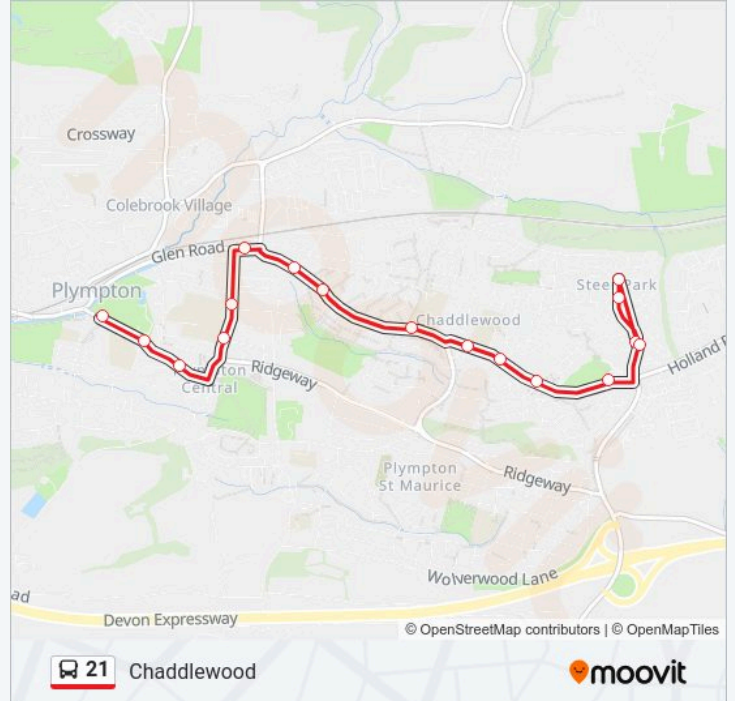

**21 bus Info**

**Direction:** Chaddlewood

**Stops:** 17

**Trip Duration:** 17 min

**Line Summary:**

Clement Road, Chaddlewood

District Centre, Chaddlewood

Walnut Drive, Chaddlewood

Barnfield Drive, Chaddlewood

Steer Park Road, Chaddlewood

Walnut Drive, Chaddlewood

**Direction: Plymouth City Centre**

47 stops

[VIEW LINE SCHEDULE](#)

St Mary's Bridge, Plympton

Plympton Ridgeway, Plympton